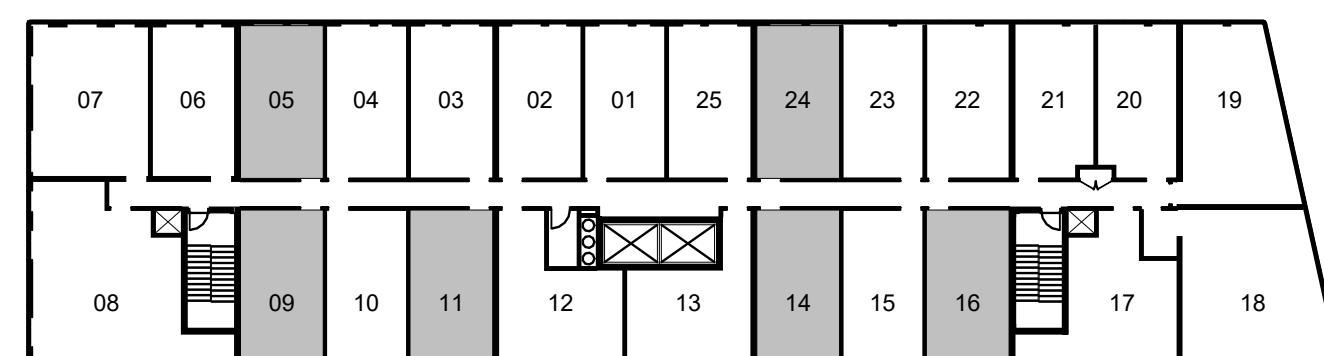

11h - 12th FLOOR

WILLISON

SUITE TYPE
1 BEDROOM

TOTAL SIZE
391 SQ.FT

BISCAYNE

SUITE TYPE
 1 BEDROOM

TOTAL SIZE
 392 SQ.FT

2nd - 6th FLOOR

7th - 10th FLOOR

11h - 12th FLOOR

EZRA

SUITE TYPE
 1 BEDROOM

TOTAL SIZE
 392 SQ.FT

2nd - 6th FLOOR

7th - 10th FLOOR

11h - 12th FLOOR

HENDRIX

SUITE TYPE
 1 BEDROOM

TOTAL SIZE
 405 SQ.FT

2nd - 6th FLOOR

7th - 10th FLOOR

11h - 12th FLOOR

VICTORIAN

SUITE TYPE
 1 BEDROOM

2nd - 6th FLOOR

7th - 10th FLOOR

11h - 12th FLOOR

OLYMPIA

SUITE TYPE
 2 BEDROOM

TOTAL SIZE
 805 SQ.FT

2nd - 6th FLOOR

7th - 10th FLOOR