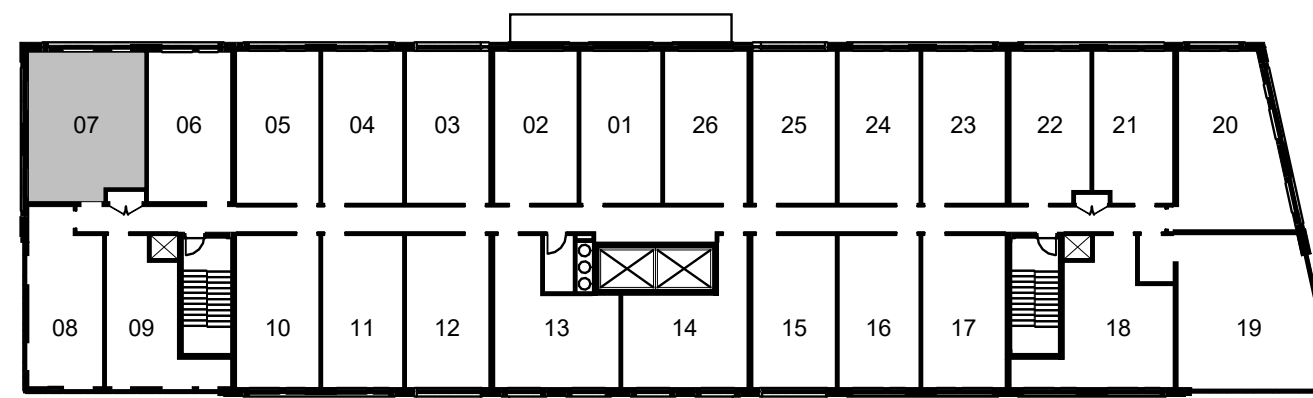

7th - 10th FLOOR

11h - 12th FLOOR

COZZETE

SUITE TYPE

1 BEDROOM

TOTAL SIZE

504 SQ.FT

2nd - 6th FLOOR

7th - 10th FLOOR

11h - 12th FLOOR

STS

SUITE TYPE
1 BEDROOM

TOTAL SIZE
537 SQ.FT

N

2nd - 6th FLOOR

7th - 10th FLOOR

11h - 12th FLOOR

TAYLOR

SUITE TYPE
 1 BEDROOM

TOTAL SIZE
 542 SQ.FT

2nd - 6th FLOOR

7th - 10th FLOOR

11h - 12th FLOOR

MARRAUDER

2nd - 6th FLOOR

7th - 10th FLOOR

11h - 12th FLOOR

OLYMPIA

SUITE TYPE
 2 BEDROOM

TOTAL SIZE
 805 SQ.FT

2nd - 6th FLOOR

7th - 10th FLOOR