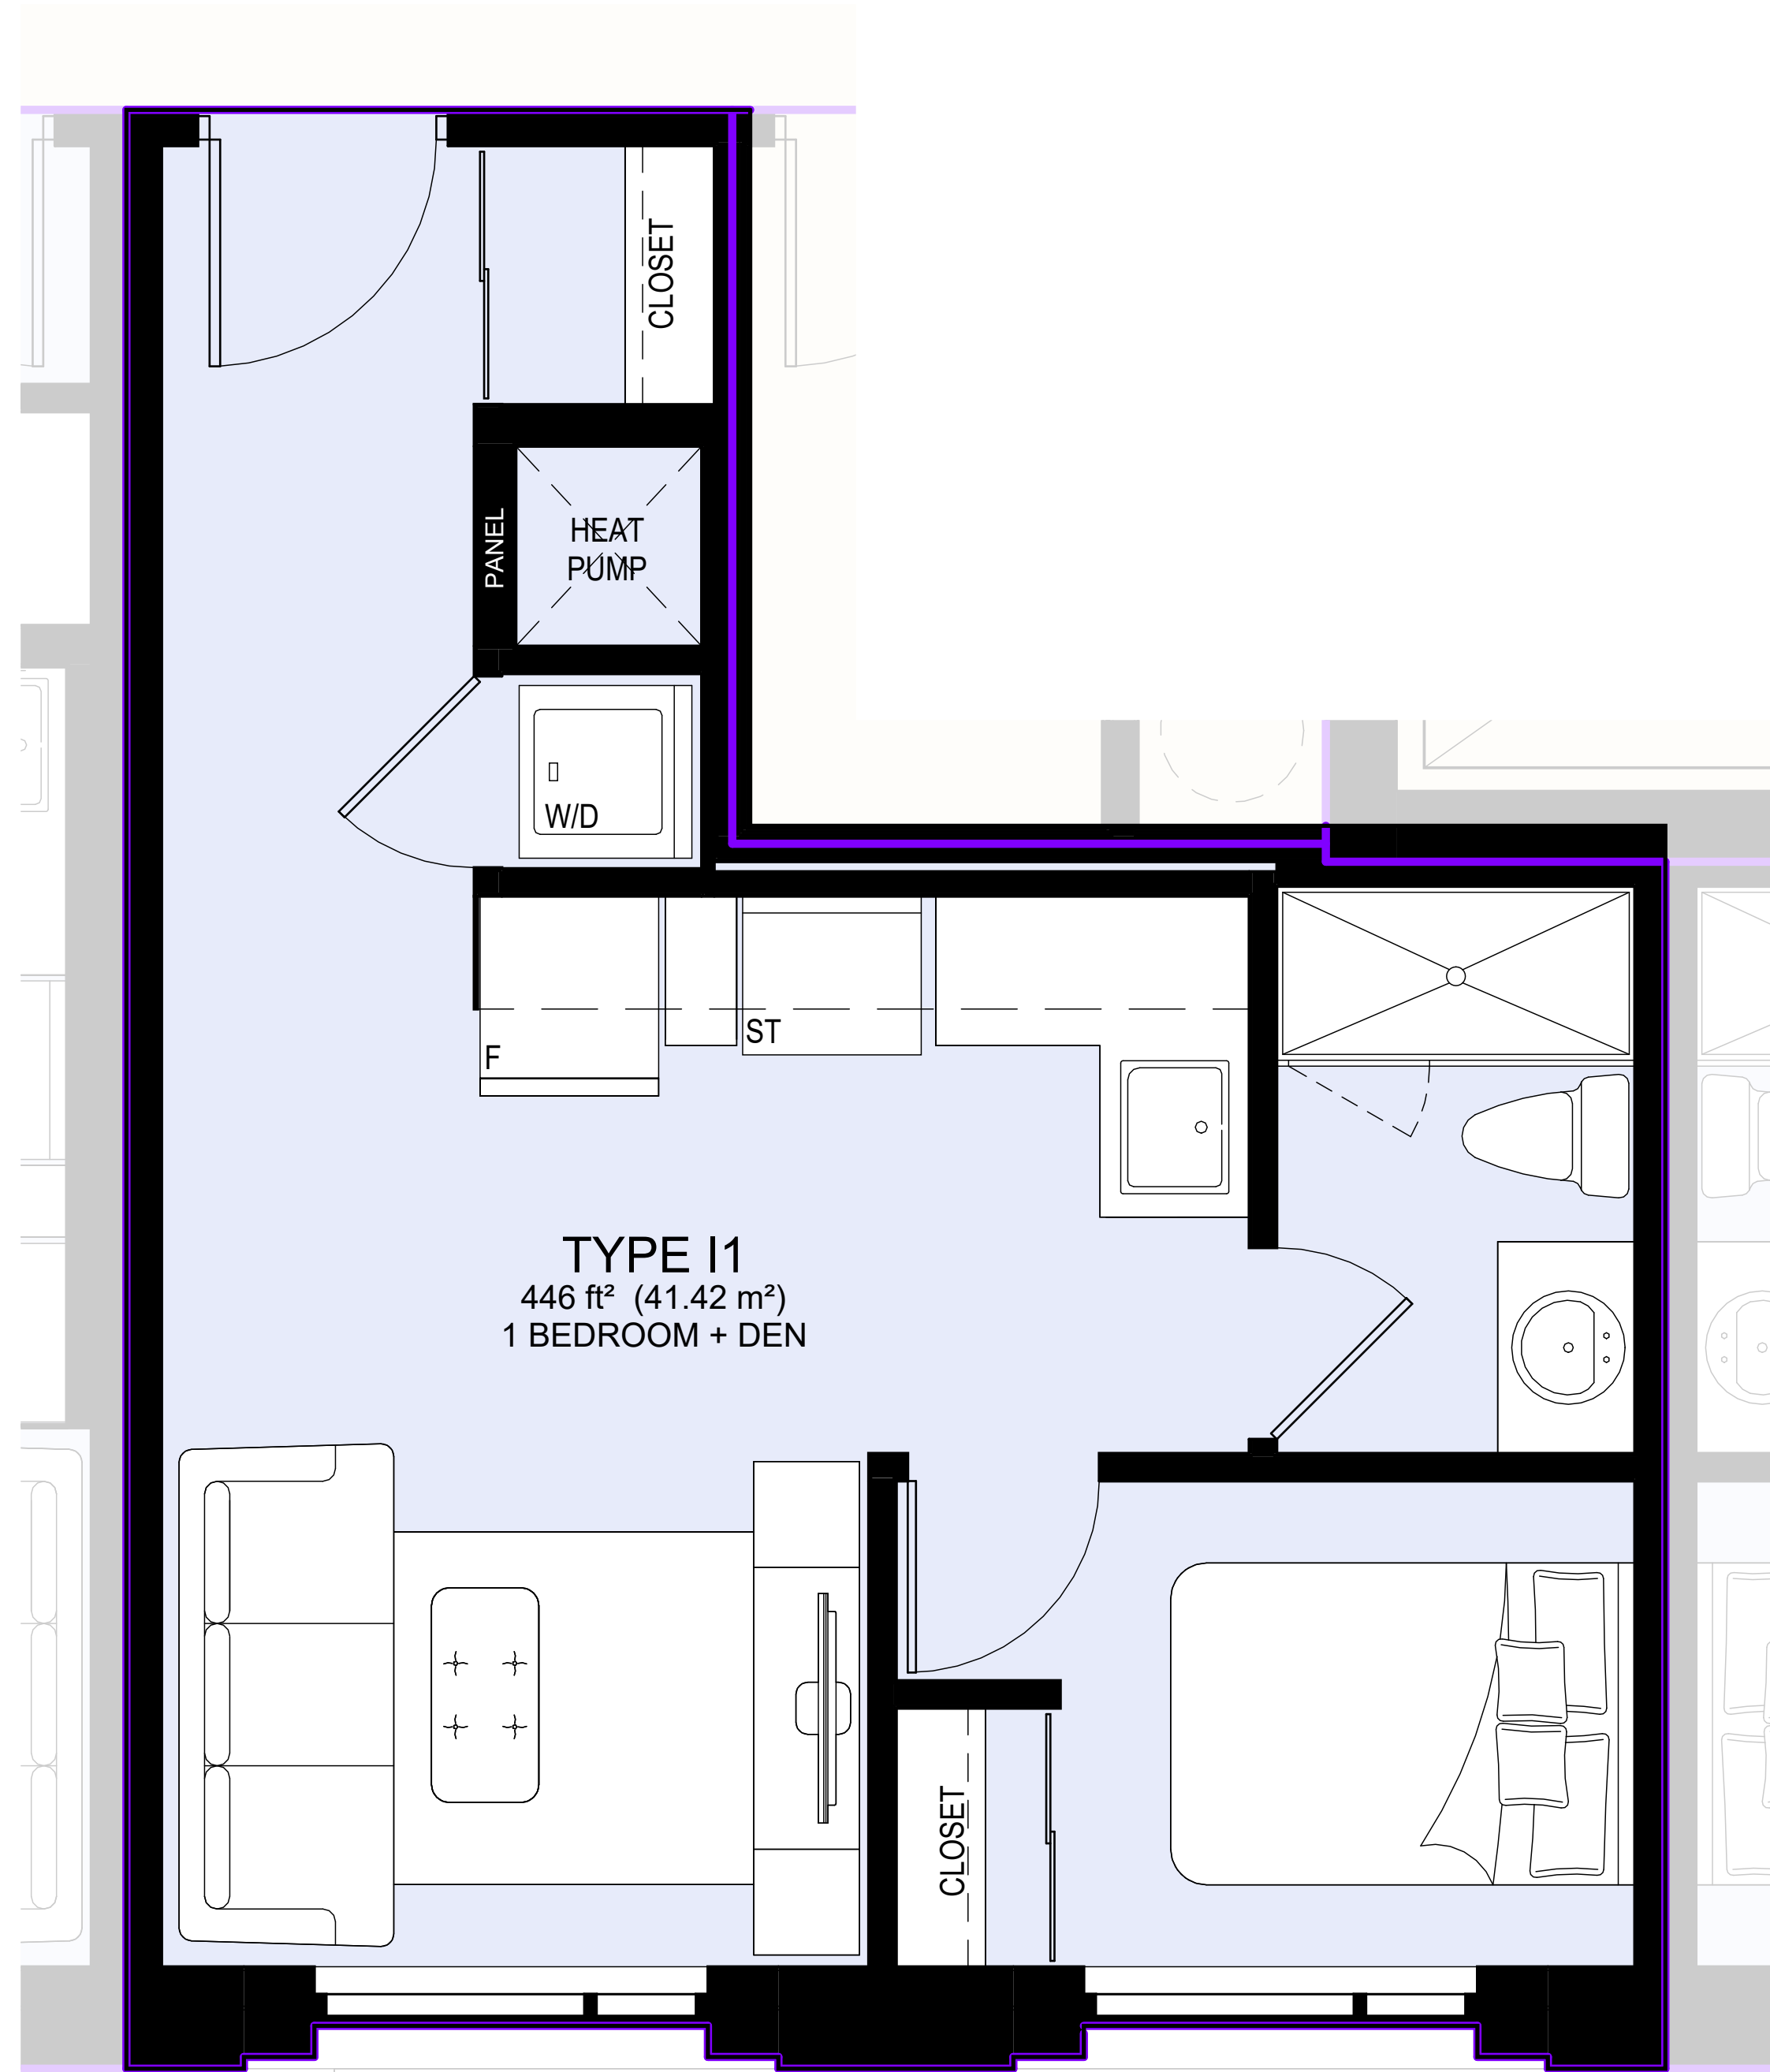

ANIA

SUITE TYPE

1 BEDROOM

TOTAL SIZE

370 SQ.FT

2nd - 6th FLOOR

7th - 10th FLOOR

11h - 12th FLOOR

11h - 12th FLOOR

WILLISON

SUITE TYPE
1 BEDROOM

TOTAL SIZE
391 SQ.FT

BISCAYNE

SUITE TYPE
 1 BEDROOM

TOTAL SIZE
 392 SQ.FT

2nd - 6th FLOOR

HENDRIX

SUITE TYPE
 1 BEDROOM

TOTAL SIZE
 405 SQ.FT

2nd - 6th FLOOR

7th - 10th FLOOR

11h - 12th FLOOR

VICTORIAN

SUITE TYPE
 1 BEDROOM

TOTAL SIZE
 434 SQ.FT

2nd - 6th FLOOR

7th - 10th FLOOR

11h - 12th FLOOR

PARAGON

SUITE TYPE
1 BEDROOM

TOTAL SIZE
455 SQ.FT

2nd - 6th FLOOR