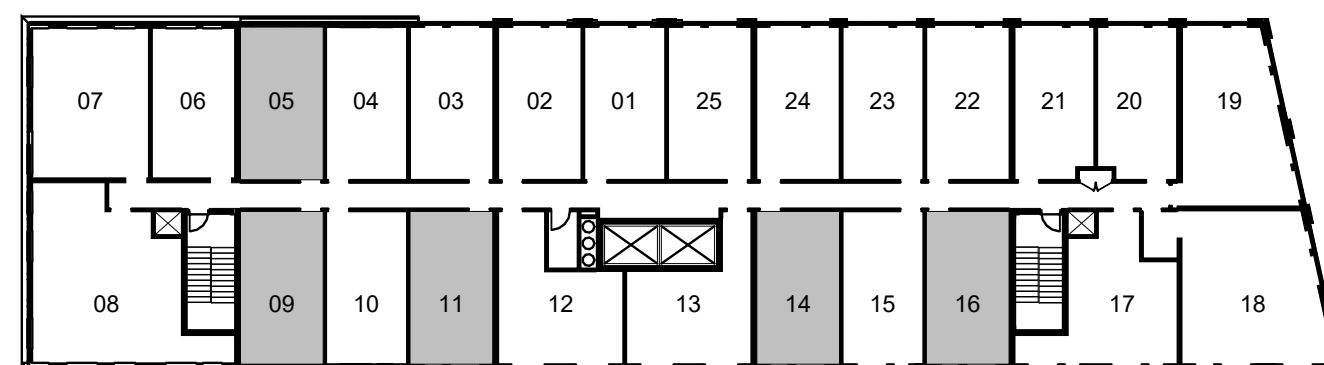

11h - 12th FLOOR

WILLISON

SUITE TYPE
1 BEDROOM

TOTAL SIZE
391 SQ.FT

BISCAYNE

SUITE TYPE
 1 BEDROOM

TOTAL SIZE
 392 SQ.FT

2nd - 6th FLOOR

7th - 10th FLOOR

11h - 12th FLOOR

EZRA

SUITE TYPE
 1 BEDROOM

TOTAL SIZE
 392 SQ.FT

2nd - 6th FLOOR

7th - 10th FLOOR

11h - 12th FLOOR

HENDRIX

SUITE TYPE
 1 BEDROOM

TOTAL SIZE
 405 SQ.FT

2nd - 6th FLOOR

7th - 10th FLOOR

11h - 12th FLOOR

VICTORIAN

SUITE TYPE
 1 BEDROOM

2nd - 6th FLOOR

7th - 10th FLOOR

11h - 12th FLOOR

OLYMPIA

SUITE TYPE
 2 BEDROOM

TOTAL SIZE
 805 SQ.FT

2nd - 6th FLOOR

7th - 10th FLOOR