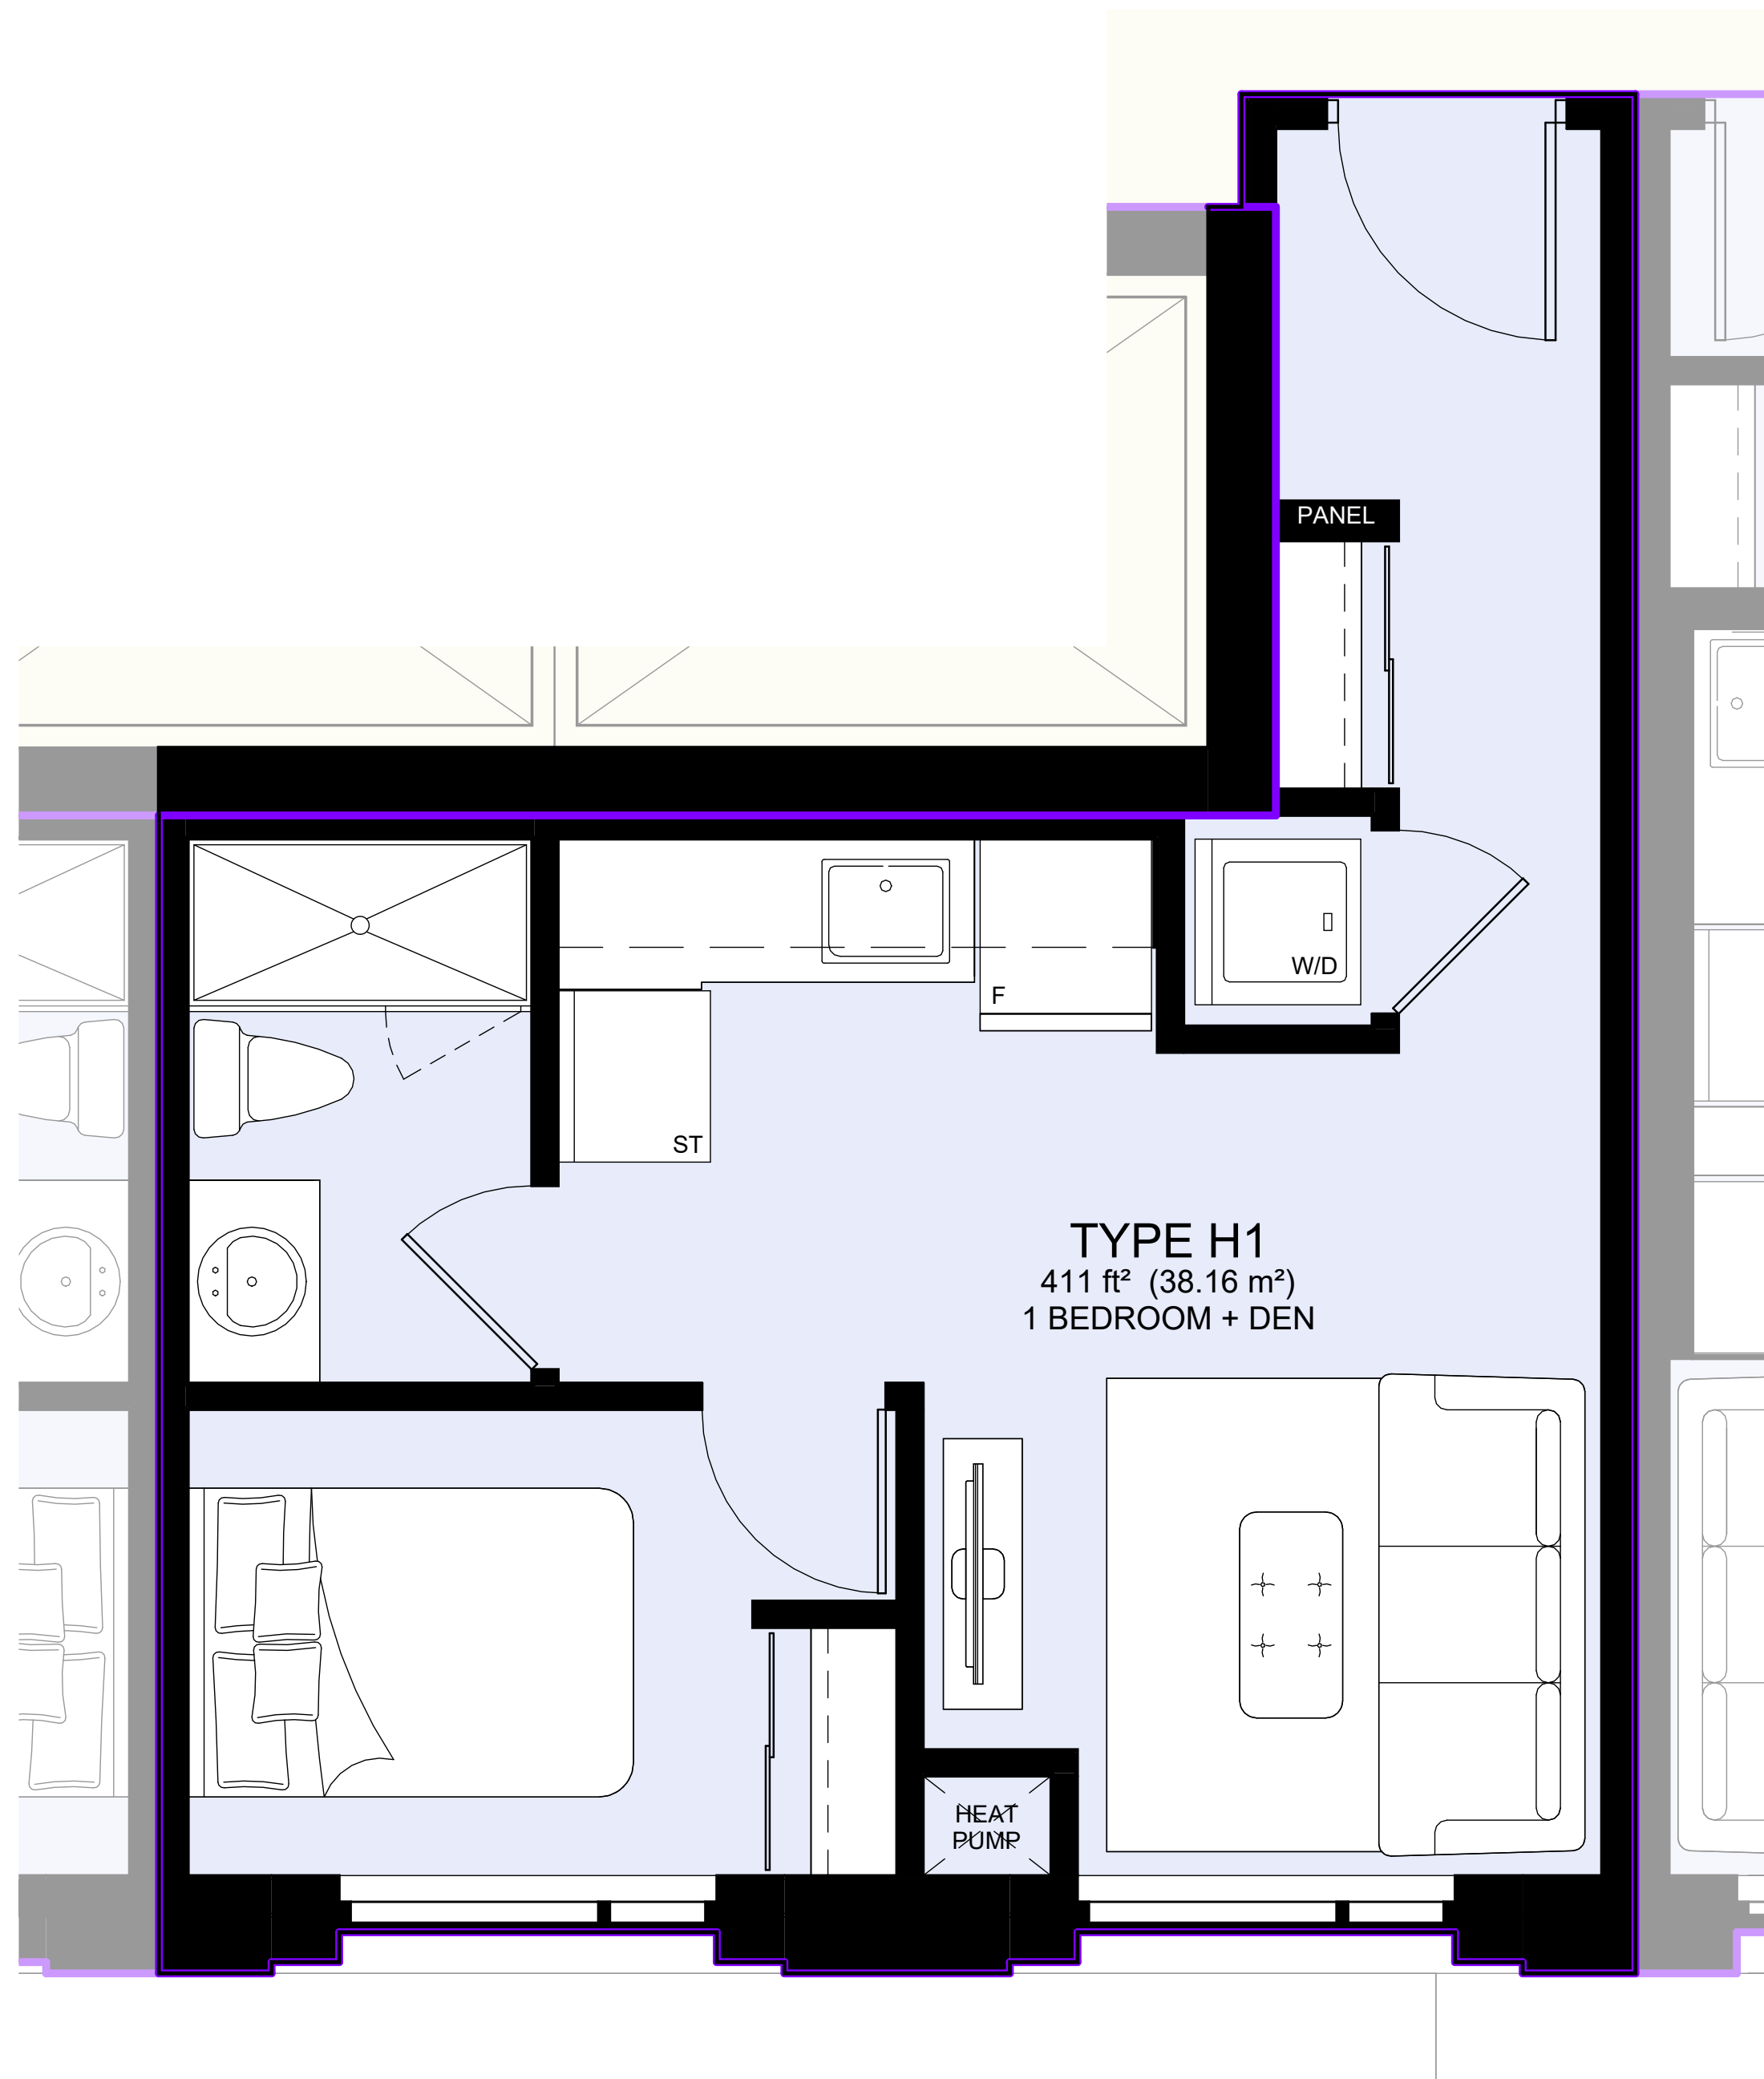

VICTORIAN

SUITE TYPE
1 BEDROOM

TOTAL SIZE
434 SQ.FT

2nd - 6th FLOOR