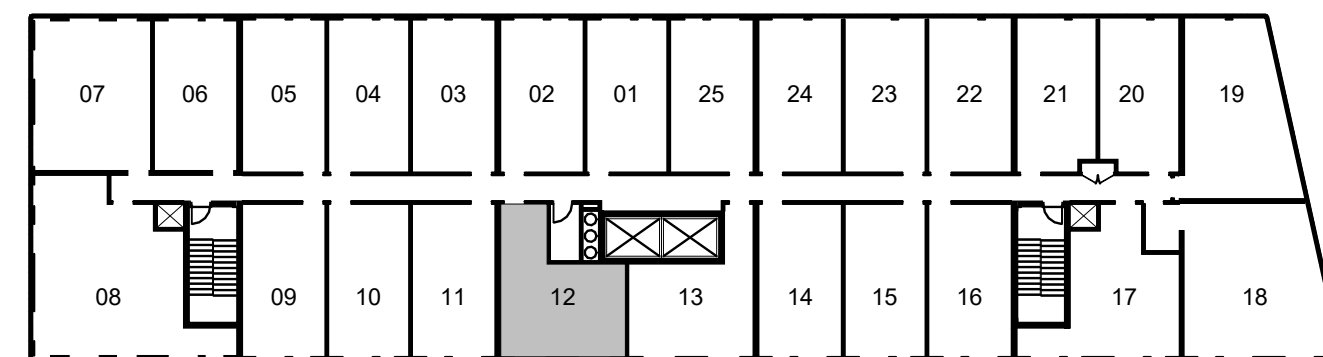

TOTAL SIZE
 434 SQ.FT

2nd - 6th FLOOR

7th - 10th FLOOR

11h - 12th FLOOR

PARAGON

SUITE TYPE
1 BEDROOM

TOTAL SIZE
455 SQ.FT

2nd - 6th FLOOR

7th - 10th FLOOR

11h - 12th FLOOR

COZZETE

SUITE TYPE

1 BEDROOM

TOTAL SIZE

504 SQ.FT

2nd - 6th FLOOR