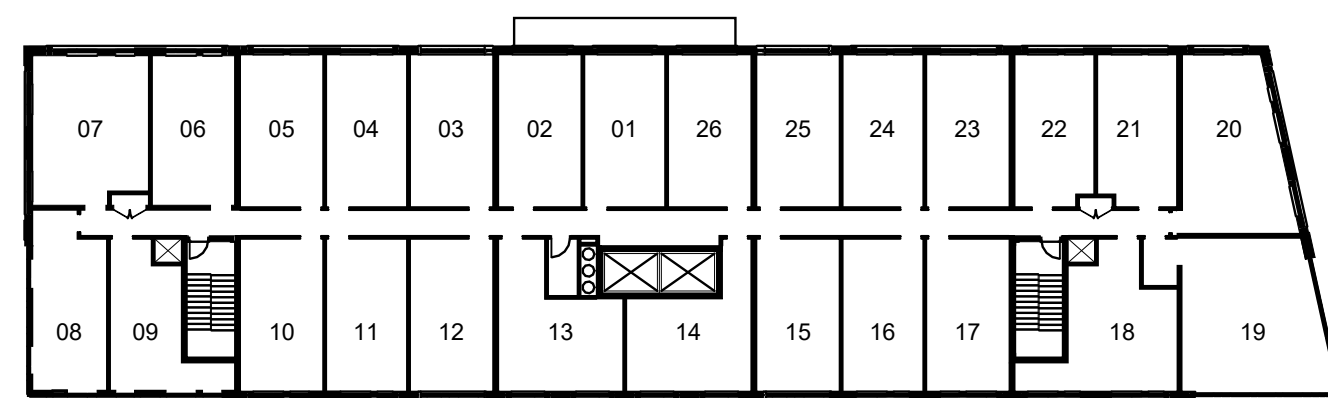

SUITE TYPE
2 BEDROOM

TOTAL SIZE
569 SQ.FT

2nd - 6th FLOOR

7th - 10th FLOOR

11h - 12th FLOOR

WILLOWS

SUITE TYPE
2 BEDROOM

TOTAL SIZE
701 SQ.FT

2nd - 6th FLOOR

7th - 10th FLOOR

11h - 12th FLOOR

OLYMPIA

SUITE TYPE
 2 BEDROOM

TOTAL SIZE
 805 SQ.FT

2nd - 6th FLOOR

7th - 10th FLOOR

11h - 12th FLOOR