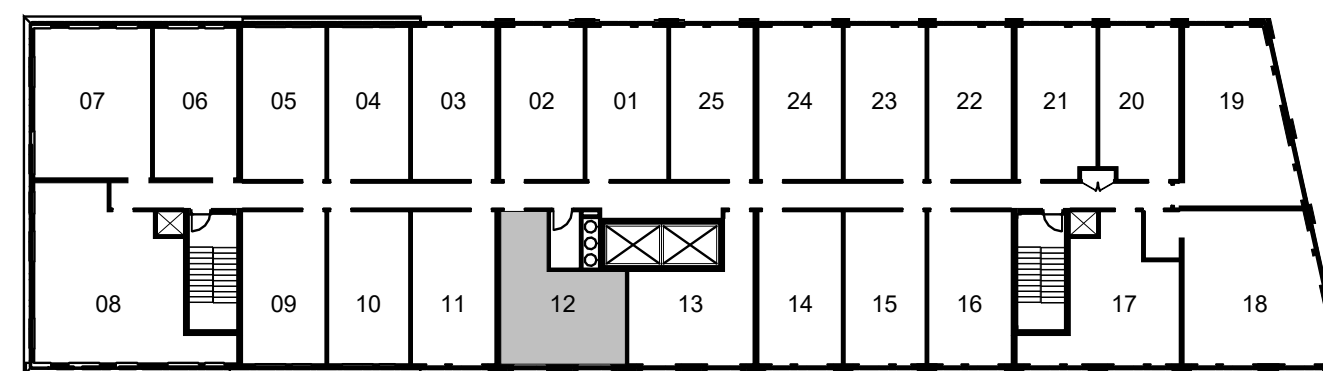

11h - 12th FLOOR

WILLISON

SUITE TYPE
1 BEDROOM

TOTAL SIZE
391 SQ.FT

BISCAYNE

SUITE TYPE
 1 BEDROOM

TOTAL SIZE
 392 SQ.FT

2nd - 6th FLOOR

TOTAL SIZE
 434 SQ.FT

2nd - 6th FLOOR

7th - 10th FLOOR

11h - 12th FLOOR

PARAGON

SUITE TYPE
1 BEDROOM

TOTAL SIZE
455 SQ.FT

2nd - 6th FLOOR

7th - 10th FLOOR

11h - 12th FLOOR

COZZETE

SUITE TYPE

1 BEDROOM

TOTAL SIZE

504 SQ.FT

2nd - 6th FLOOR