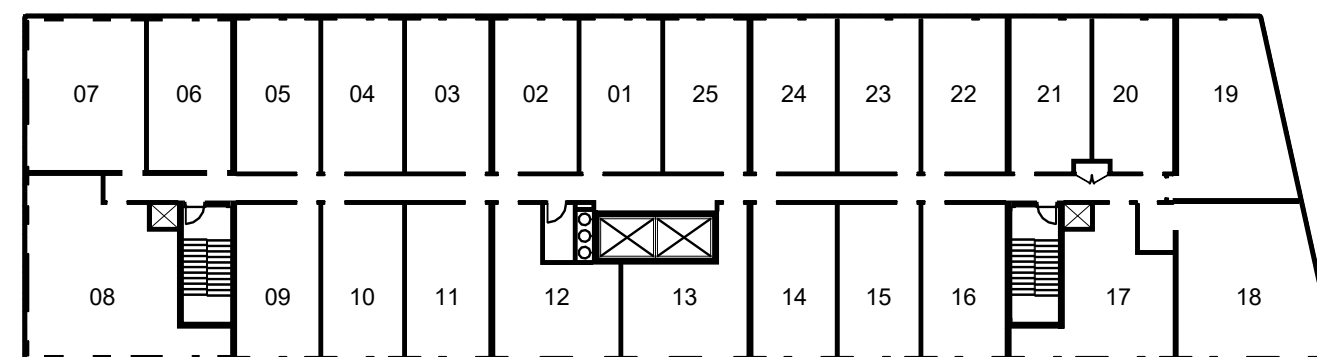

ANIA

SUITE TYPE

1 BEDROOM

TOTAL SIZE

370 SQ.FT

2nd - 6th FLOOR

7th - 10th FLOOR

11h - 12th FLOOR

SARA

SUITE TYPE
 1 BEDROOM

TOTAL SIZE
 376 SQ.FT

ENCLAVE

SUITE TYPE
 1 BEDROOM

TOTAL SIZE
 384 SQ.FT

2nd - 6th FLOOR

7th - 10th FLOOR

11h - 12th FLOOR

WILLISON

SUITE TYPE
1 BEDROOM

TOTAL SIZE
391 SQ.FT

BISCAYNE

SUITE TYPE
 1 BEDROOM

TOTAL SIZE
 392 SQ.FT

2nd - 6th FLOOR

7th - 10th FLOOR

11h - 12th FLOOR

EZRA

SUITE TYPE
 1 BEDROOM

TOTAL SIZE
 392 SQ.FT

2nd - 6th FLOOR

7th - 10th FLOOR

11h - 12th FLOOR