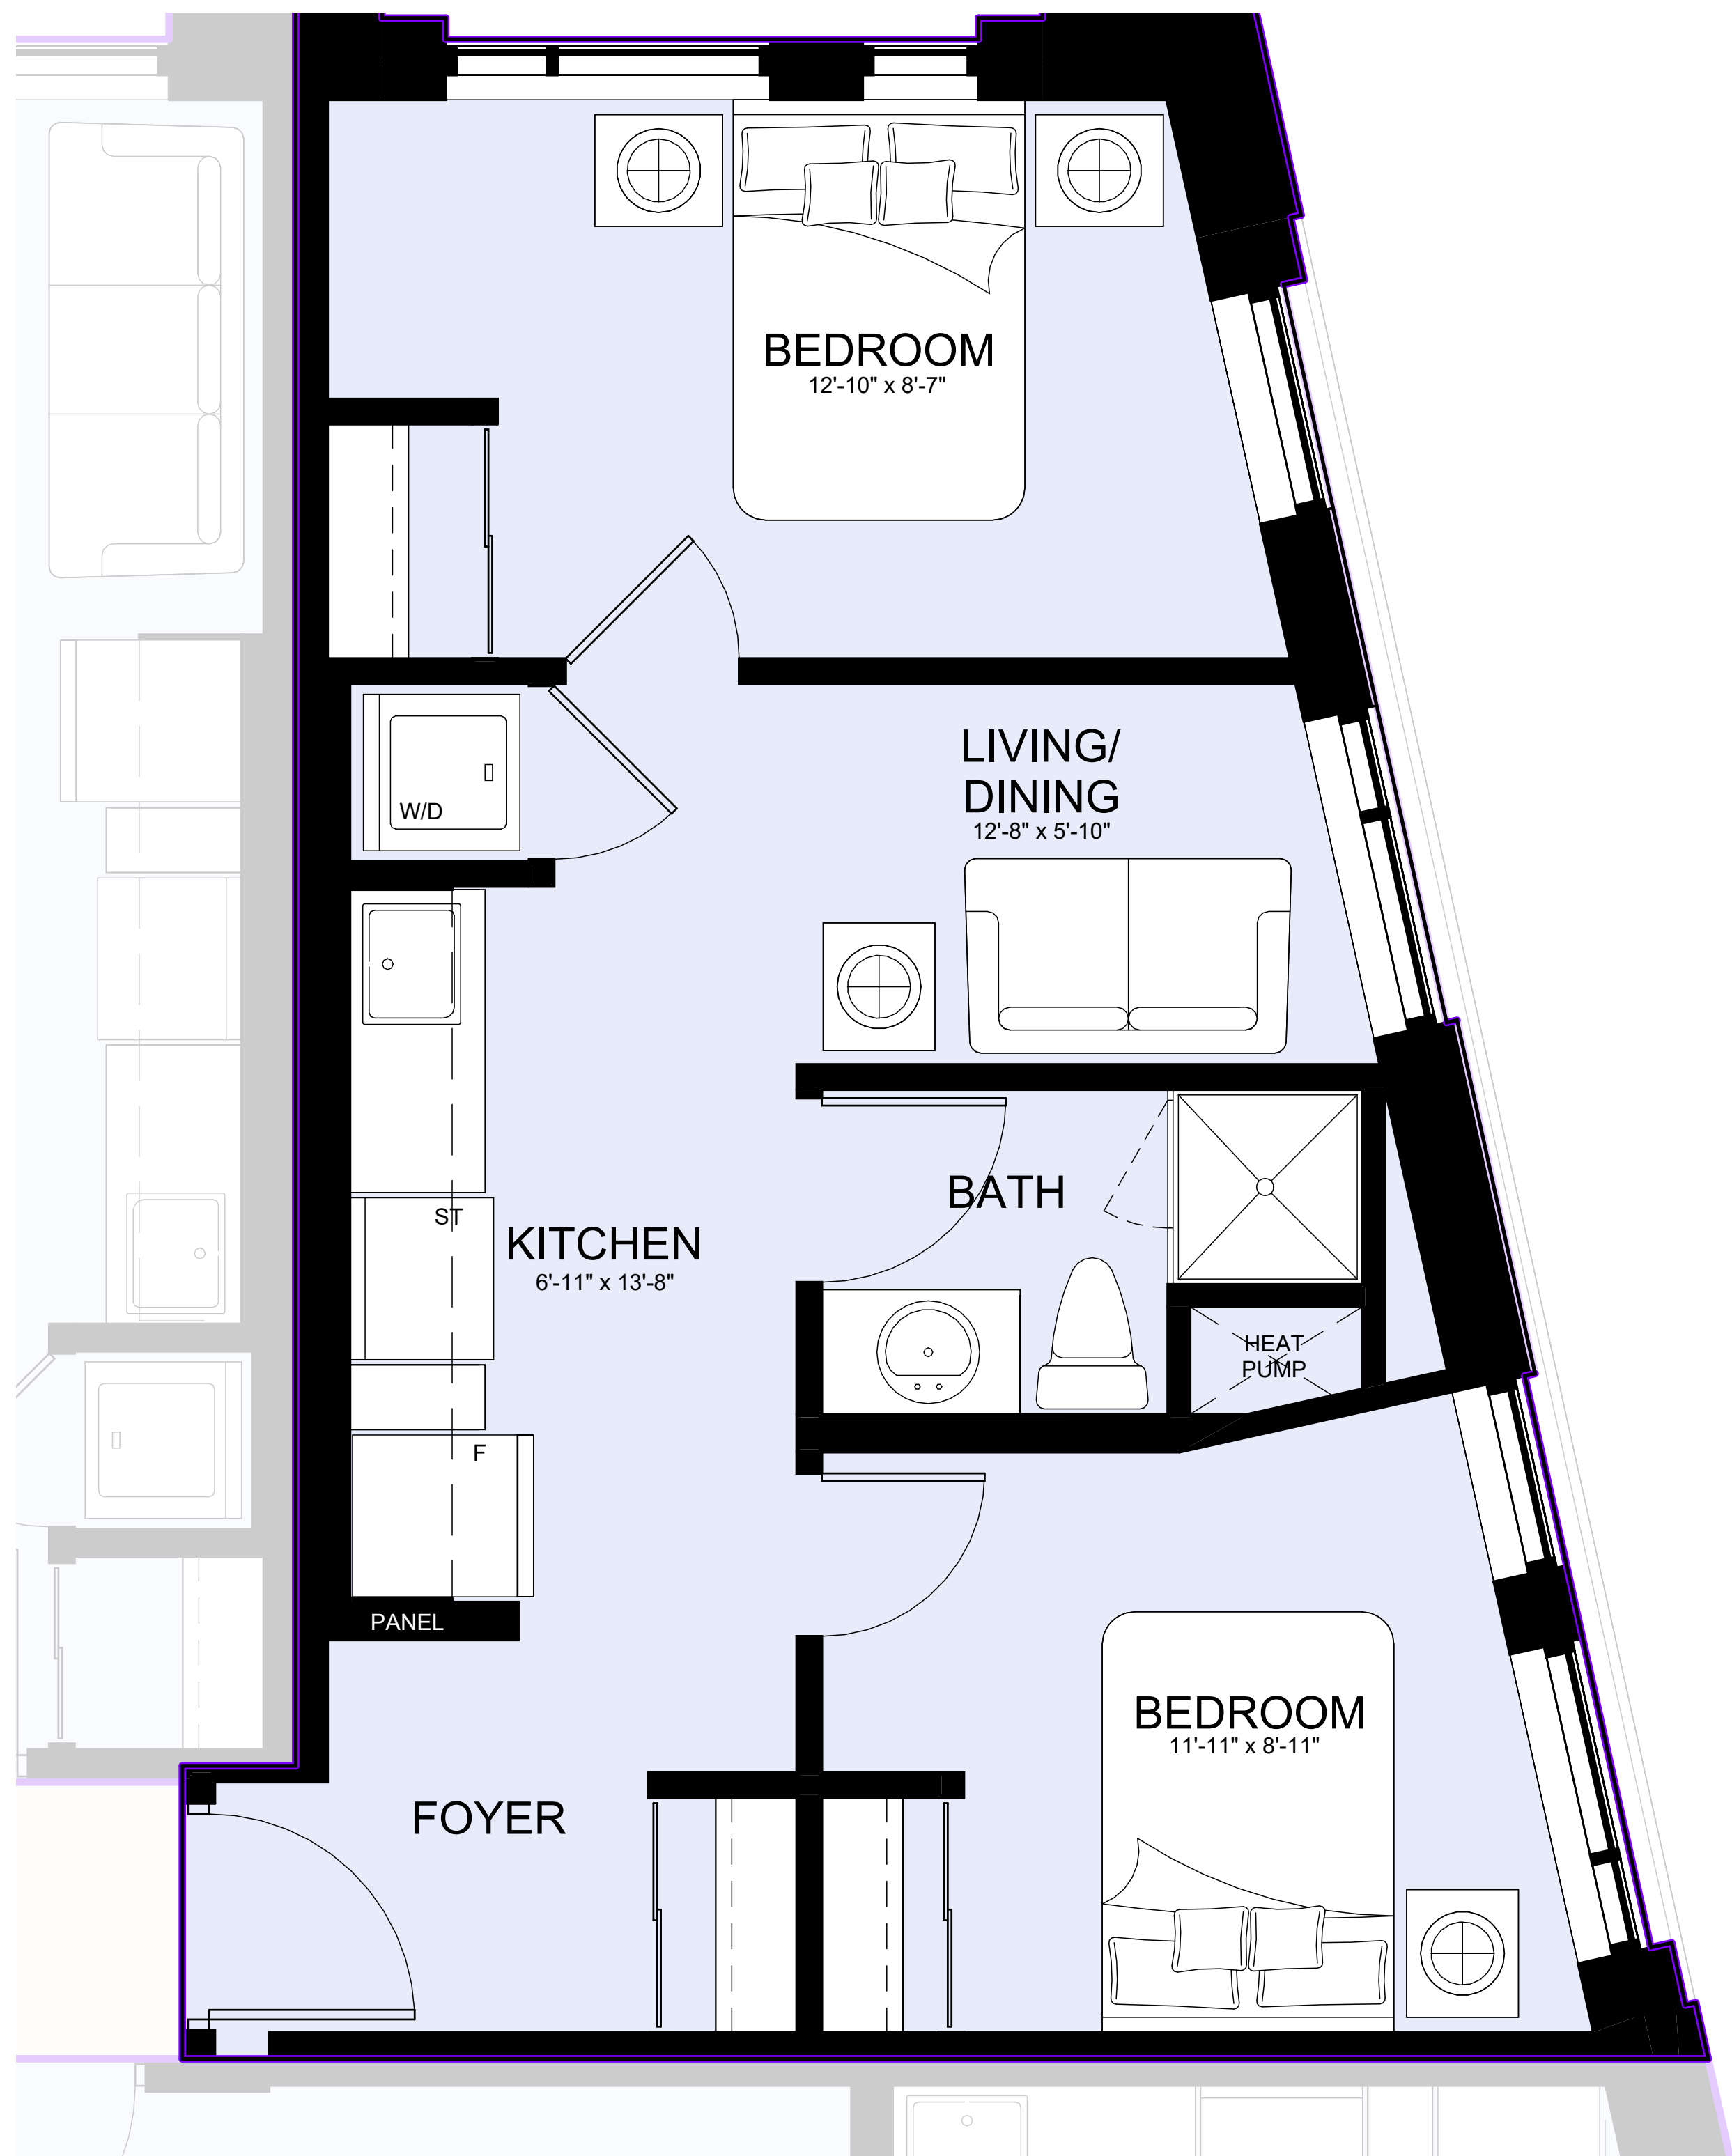

MARRAUDER

SUITE TYPE
2 BEDROOM

TOTAL SIZE
569 SQ.FT

2nd - 6th FLOOR