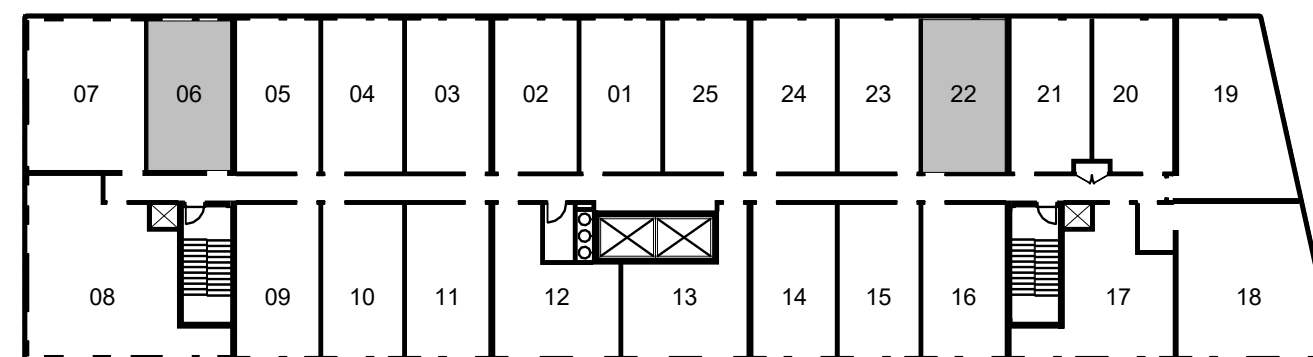

ANIA

SUITE TYPE

1 BEDROOM

TOTAL SIZE

370 SQ.FT

2nd - 6th FLOOR

7th - 10th FLOOR

11h - 12th FLOOR

SARA

SUITE TYPE
 1 BEDROOM

TOTAL SIZE
 376 SQ.FT

ENCLAVE

SUITE TYPE
 1 BEDROOM

TOTAL SIZE
 384 SQ.FT

2nd - 6th FLOOR

7th - 10th FLOOR

11h - 12th FLOOR

WILLISON

SUITE TYPE
1 BEDROOM

TOTAL SIZE
391 SQ.FT

BISCAYNE

SUITE TYPE
 1 BEDROOM

TOTAL SIZE
 392 SQ.FT

2nd - 6th FLOOR

7th - 10th FLOOR

11h - 12th FLOOR

EZRA

SUITE TYPE
 1 BEDROOM

TOTAL SIZE
 392 SQ.FT

2nd - 6th FLOOR

7th - 10th FLOOR

11h - 12th FLOOR