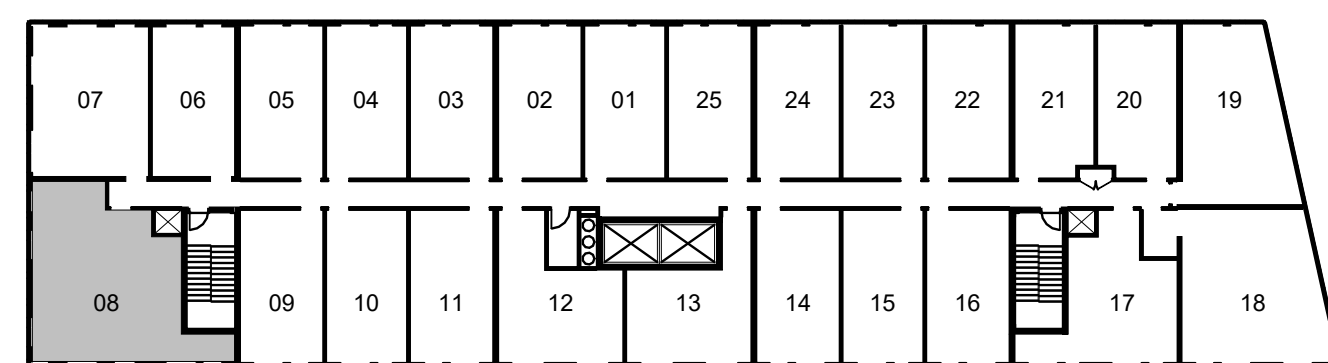

SUITE TYPE
2 BEDROOM

TOTAL SIZE
569 SQ.FT

2nd - 6th FLOOR

7th - 10th FLOOR

11h - 12th FLOOR

WILLOWS

SUITE TYPE
2 BEDROOM

TOTAL SIZE
701 SQ.FT

2nd - 6th FLOOR

7th - 10th FLOOR

11h - 12th FLOOR

OLYMPIA

SUITE TYPE
 2 BEDROOM

TOTAL SIZE
 805 SQ.FT

2nd - 6th FLOOR

7th - 10th FLOOR

11h - 12th FLOOR