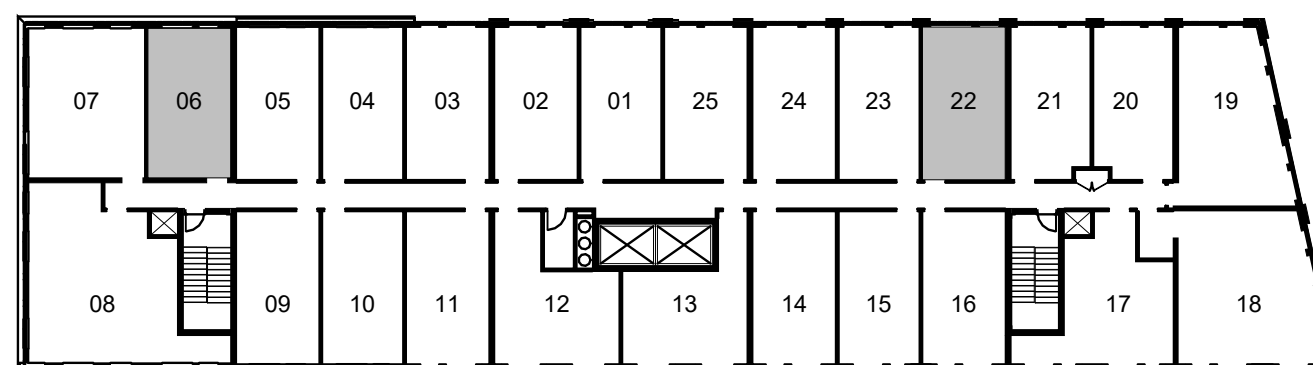

ANIA

SUITE TYPE

1 BEDROOM

TOTAL SIZE

370 SQ.FT

2nd - 6th FLOOR

7th - 10th FLOOR

11h - 12th FLOOR

SARA

SUITE TYPE
 1 BEDROOM

TOTAL SIZE
 376 SQ.FT

ENCLAVE

SUITE TYPE
 1 BEDROOM

TOTAL SIZE
 384 SQ.FT

2nd - 6th FLOOR

7th - 10th FLOOR

11h - 12th FLOOR

WILLISON

SUITE TYPE
1 BEDROOM

TOTAL SIZE
391 SQ.FT

BISCAYNE

SUITE TYPE
 1 BEDROOM

TOTAL SIZE
 392 SQ.FT

2nd - 6th FLOOR

7th - 10th FLOOR

11h - 12th FLOOR

EZRA

SUITE TYPE
 1 BEDROOM

TOTAL SIZE
 392 SQ.FT

2nd - 6th FLOOR

7th - 10th FLOOR

11h - 12th FLOOR