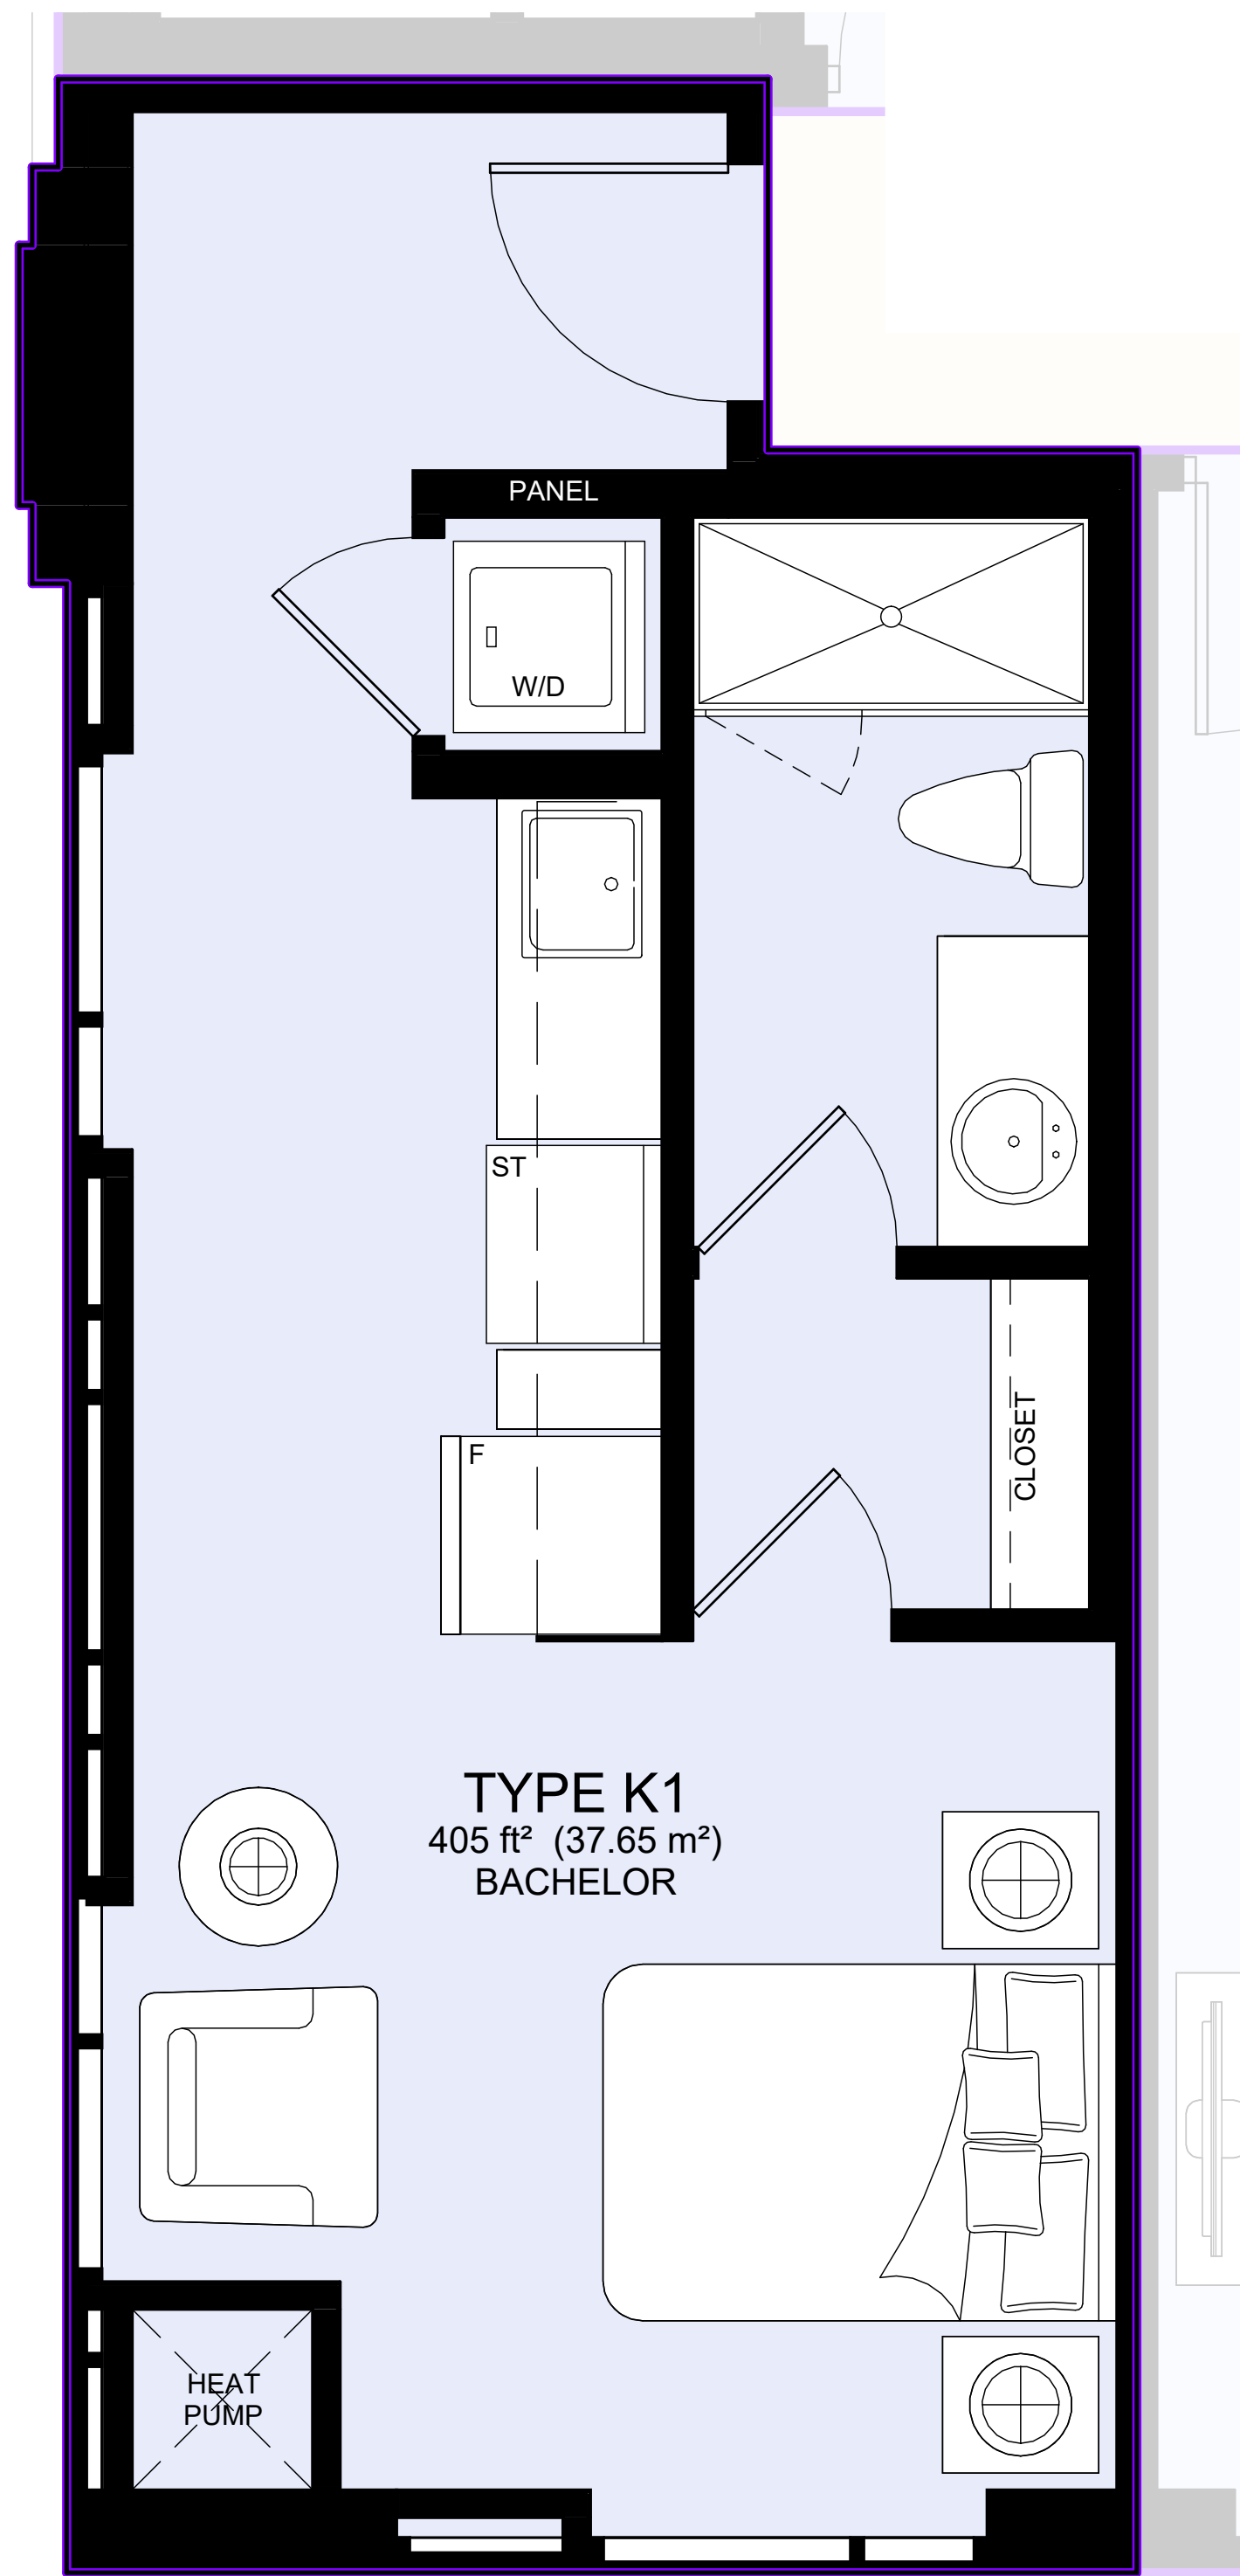

ANIA

SUITE TYPE

1 BEDROOM

TOTAL SIZE

370 SQ.FT

2nd - 6th FLOOR

7th - 10th FLOOR

11h - 12th FLOOR

11h - 12th FLOOR

WILLISON

SUITE TYPE
1 BEDROOM

TOTAL SIZE
391 SQ.FT

BISCAYNE

SUITE TYPE
 1 BEDROOM

TOTAL SIZE
 392 SQ.FT

2nd - 6th FLOOR

7th - 10th FLOOR

11h - 12th FLOOR

EZRA

SUITE TYPE
 1 BEDROOM

TOTAL SIZE
 392 SQ.FT

2nd - 6th FLOOR

7th - 10th FLOOR

11h - 12th FLOOR

HENDRIX

SUITE TYPE
 1 BEDROOM

TOTAL SIZE
 405 SQ.FT

2nd - 6th FLOOR

7th - 10th FLOOR

11h - 12th FLOOR

VICTORIAN

SUITE TYPE
 1 BEDROOM