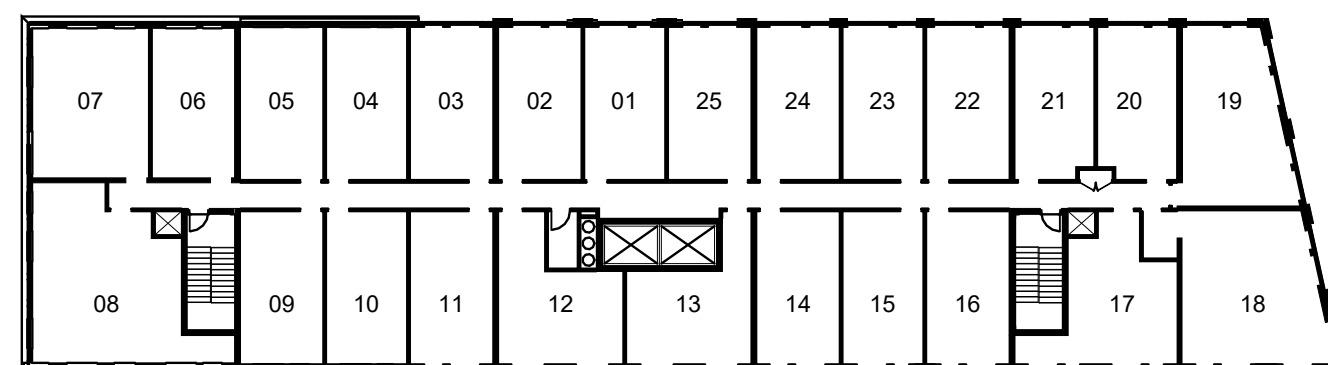

11h - 12th FLOOR

WILLISON

SUITE TYPE
1 BEDROOM

TOTAL SIZE
391 SQ.FT

BISCAYNE

SUITE TYPE
 1 BEDROOM

TOTAL SIZE
 392 SQ.FT

2nd - 6th FLOOR

7th - 10th FLOOR

11h - 12th FLOOR

EZRA

SUITE TYPE
 1 BEDROOM

TOTAL SIZE
 392 SQ.FT

2nd - 6th FLOOR

7th - 10th FLOOR

11h - 12th FLOOR

HENDRIX

SUITE TYPE
 1 BEDROOM

TOTAL SIZE
 405 SQ.FT

2nd - 6th FLOOR

7th - 10th FLOOR

11h - 12th FLOOR

VICTORIAN

SUITE TYPE
 1 BEDROOM