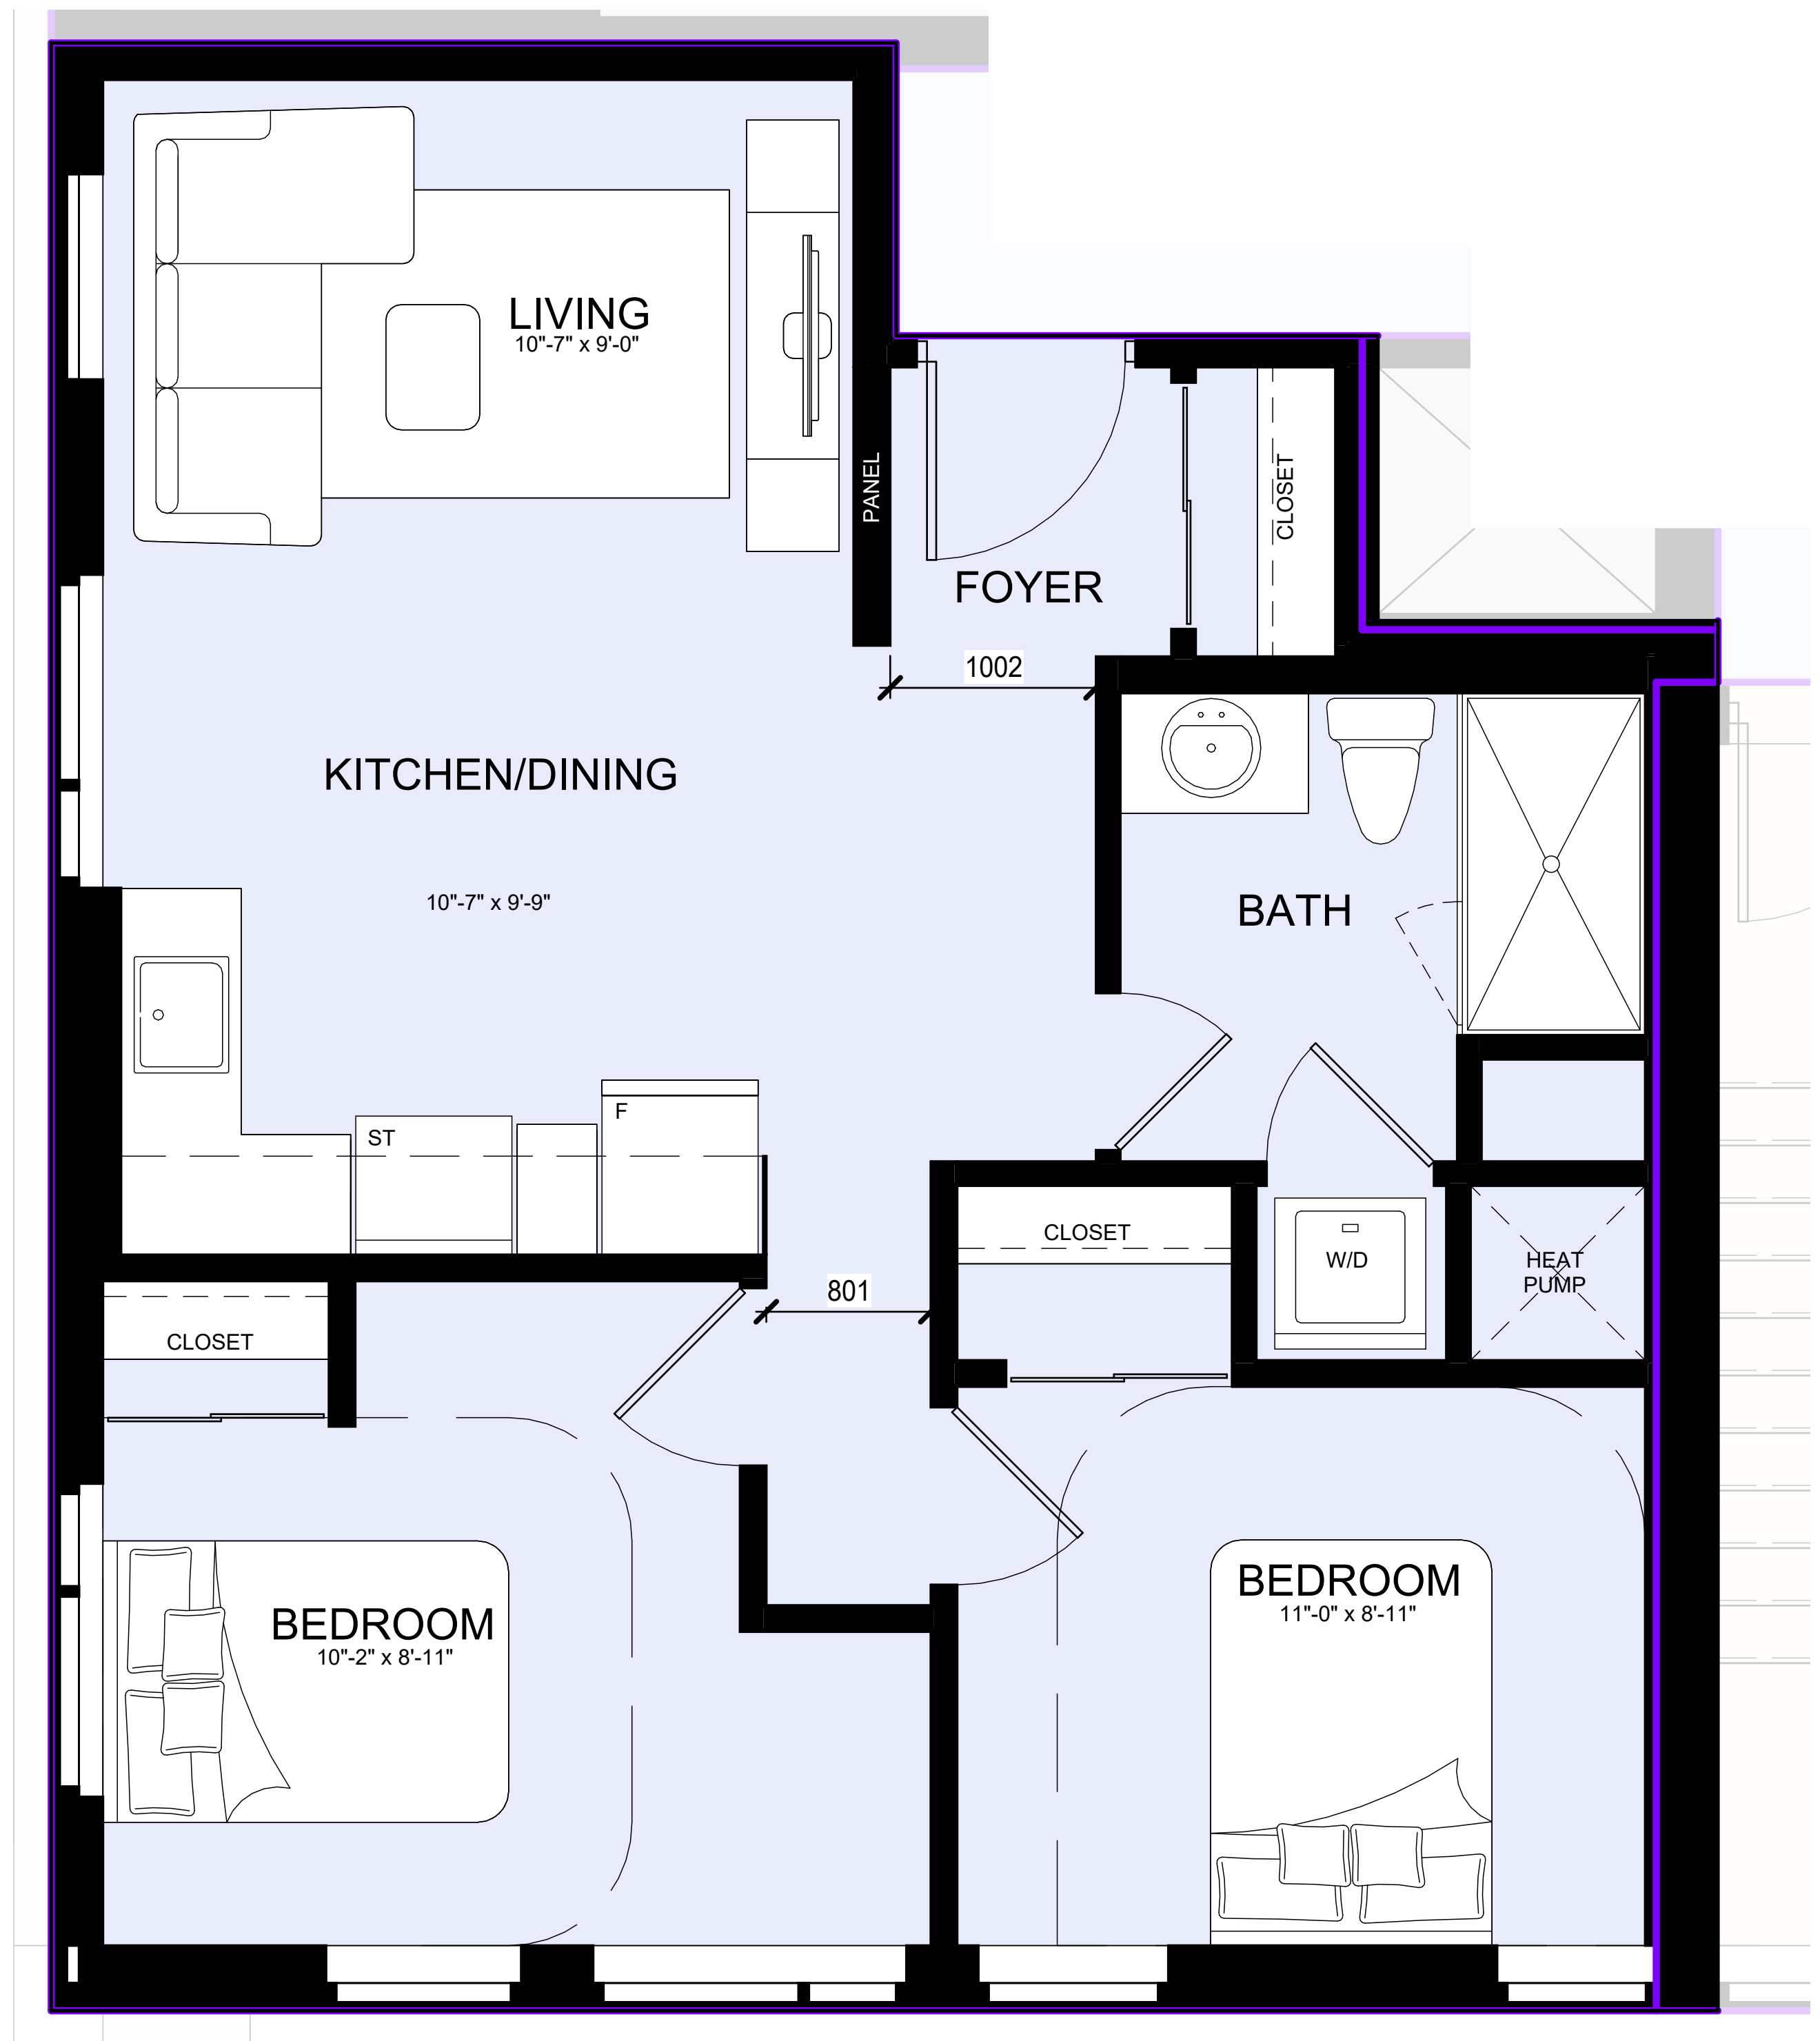

11h - 12th FLOOR

WILLISON

SUITE TYPE
1 BEDROOM

TOTAL SIZE
391 SQ.FT

BISCAYNE

SUITE TYPE
 1 BEDROOM

TOTAL SIZE
 392 SQ.FT

2nd - 6th FLOOR

SUITE TYPE
2 BEDROOM

TOTAL SIZE
569 SQ.FT

2nd - 6th FLOOR

7th - 10th FLOOR

11h - 12th FLOOR

WILLOWS

SUITE TYPE
2 BEDROOM

TOTAL SIZE
701 SQ.FT

2nd - 6th FLOOR

7th - 10th FLOOR

11h - 12th FLOOR

OLYMPIA

SUITE TYPE
 2 BEDROOM

TOTAL SIZE
 805 SQ.FT

2nd - 6th FLOOR

7th - 10th FLOOR

11h - 12th FLOOR