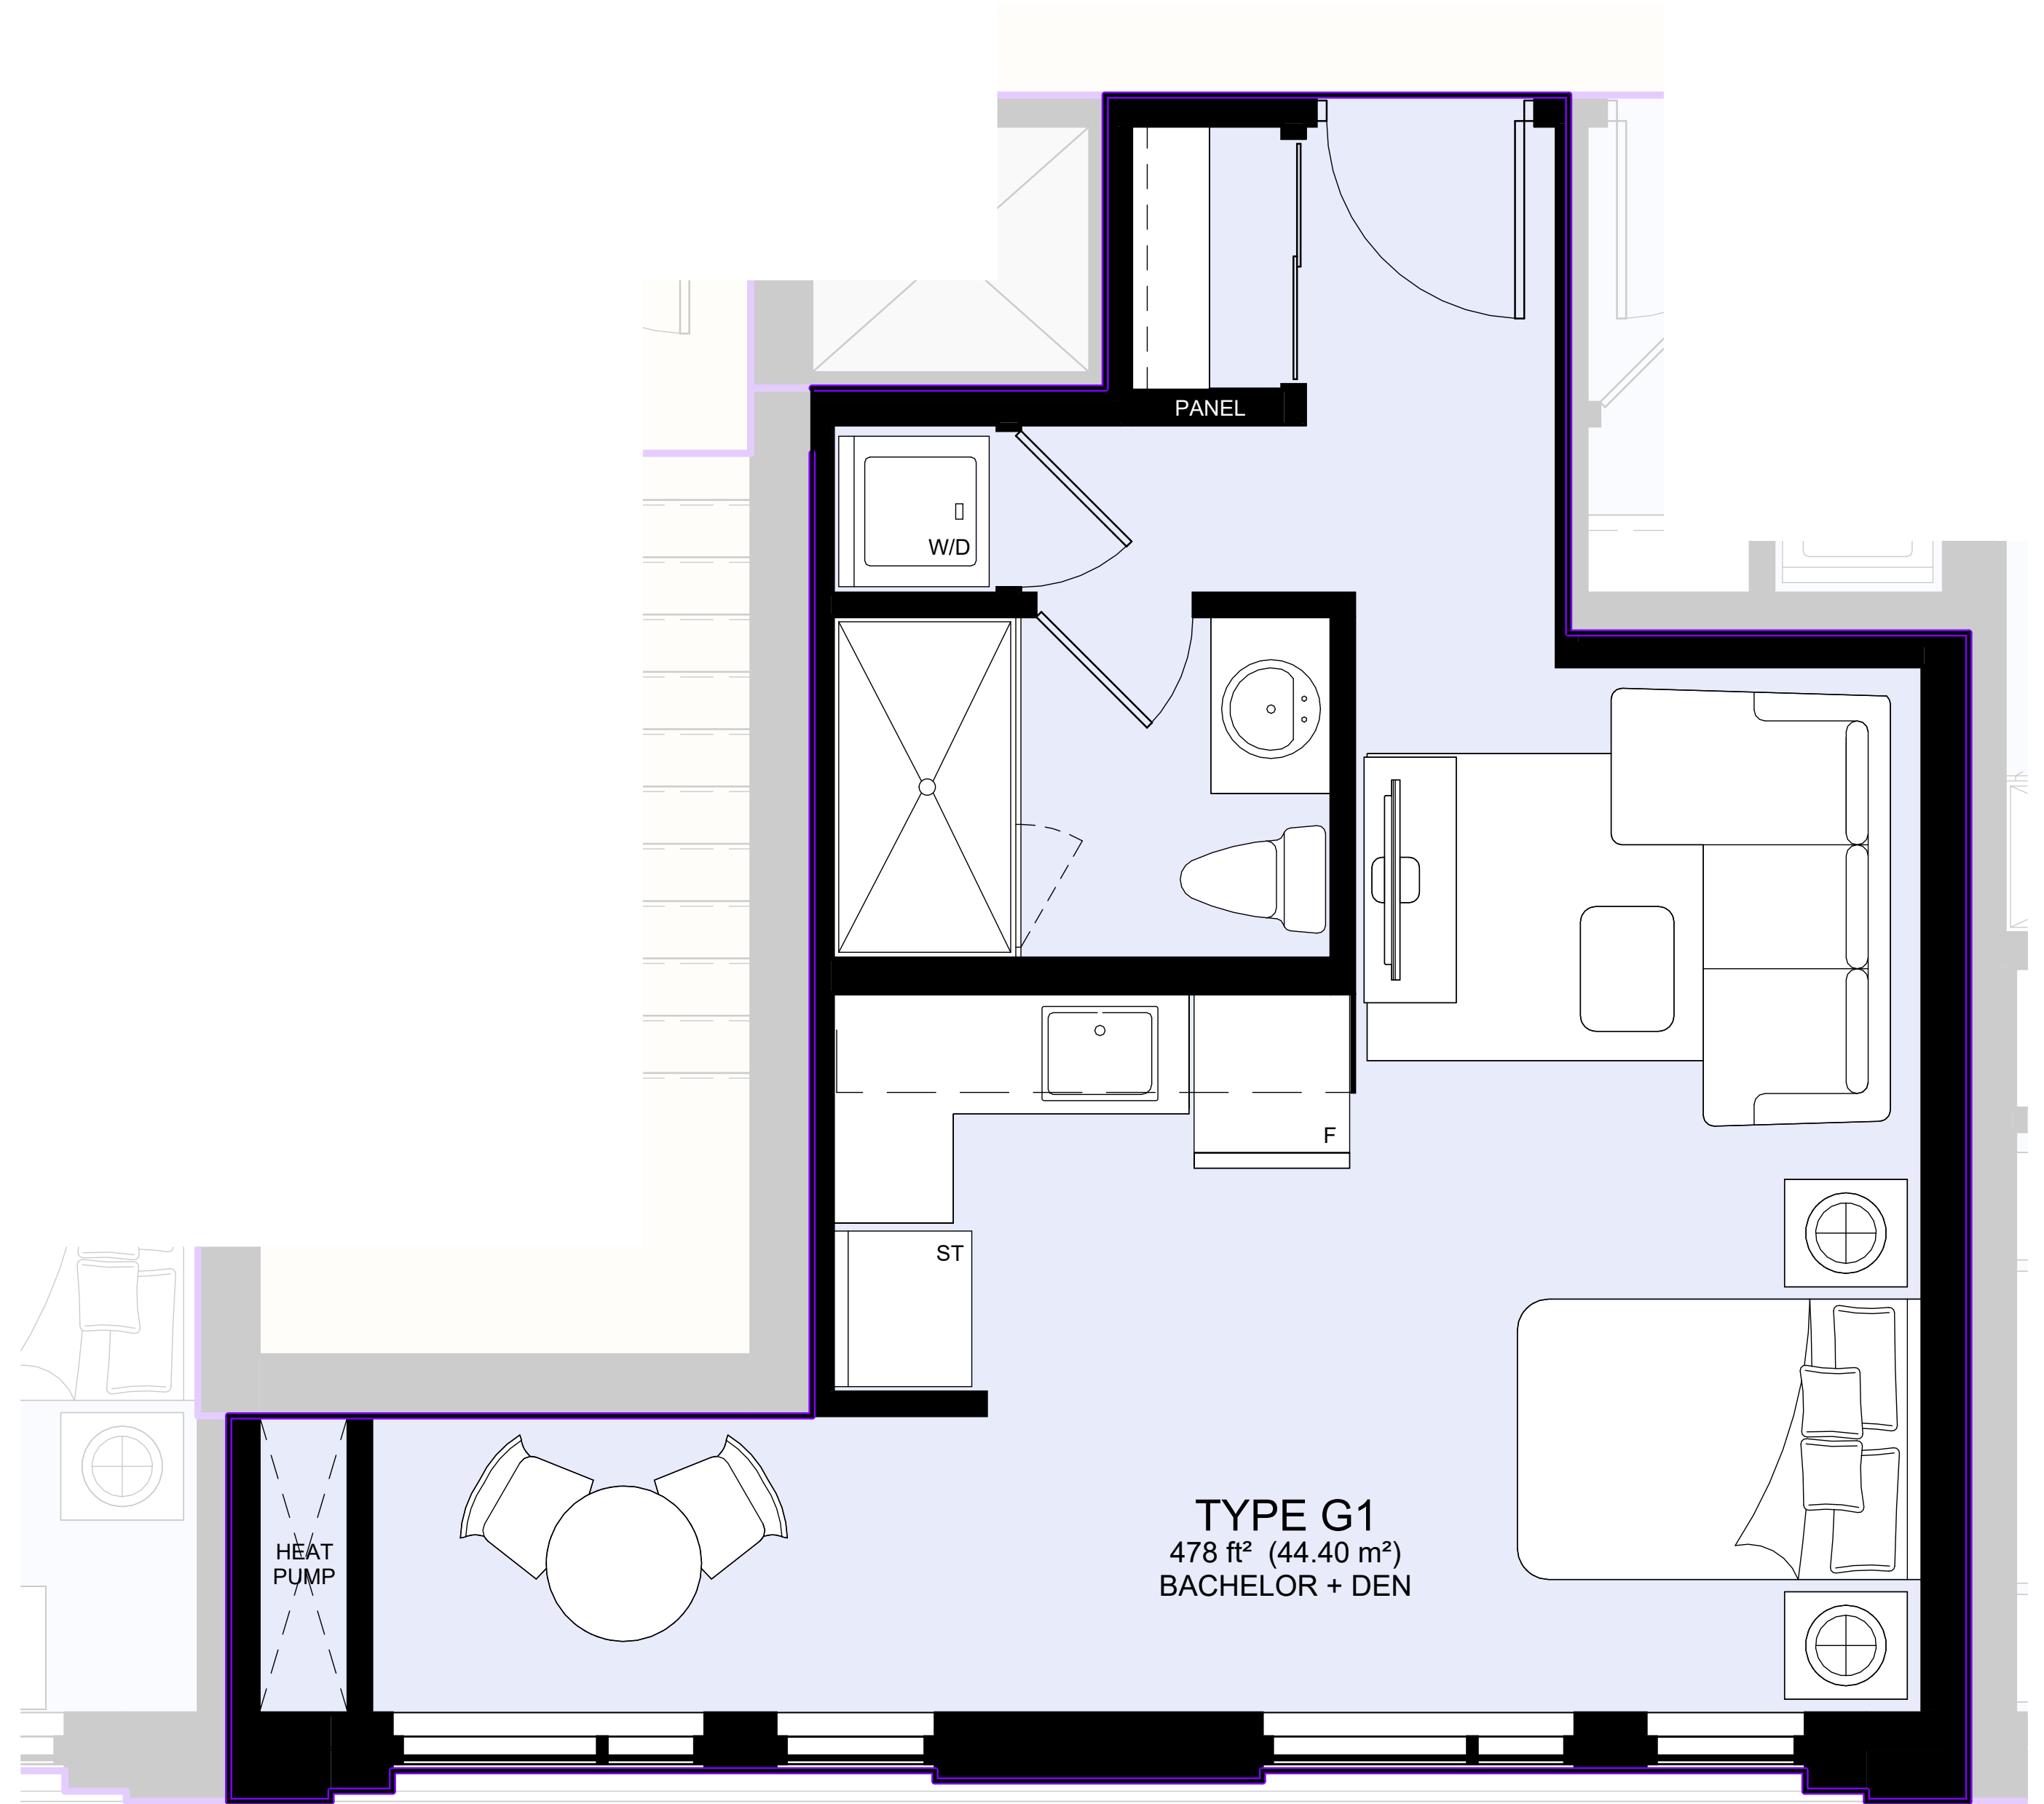

ANIA

SUITE TYPE

1 BEDROOM

TOTAL SIZE

370 SQ.FT

2nd - 6th FLOOR

7th - 10th FLOOR

11h - 12th FLOOR

11h - 12th FLOOR

WILLISON

SUITE TYPE
1 BEDROOM

TOTAL SIZE
391 SQ.FT

BISCAYNE

SUITE TYPE
 1 BEDROOM

TOTAL SIZE
 392 SQ.FT

2nd - 6th FLOOR

7th - 10th FLOOR

11h - 12th FLOOR

COZZETE

SUITE TYPE

1 BEDROOM

TOTAL SIZE

504 SQ.FT

2nd - 6th FLOOR

11h - 12th FLOOR