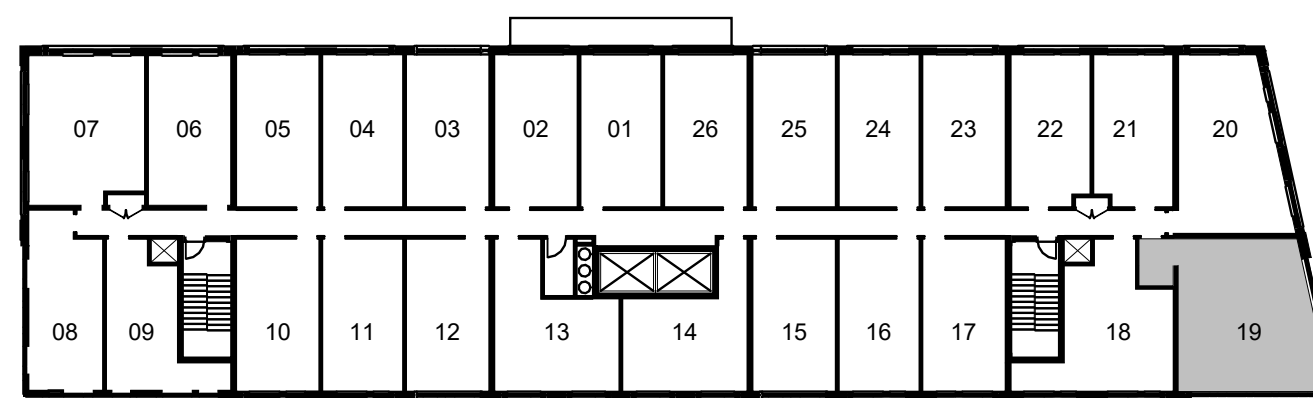

11h - 12th FLOOR

TAYLOR

SUITE TYPE
 1 BEDROOM

TOTAL SIZE
 542 SQ.FT

2nd - 6th FLOOR

7th - 10th FLOOR

11h - 12th FLOOR

MARRAUDER

SUITE TYPE
2 BEDROOM

TOTAL SIZE
569 SQ.FT

2nd - 6th FLOOR

7th - 10th FLOOR

11h - 12th FLOOR

WILLOWS

SUITE TYPE
2 BEDROOM

TOTAL SIZE
701 SQ.FT

2nd - 6th FLOOR

7th - 10th FLOOR

11h - 12th FLOOR

OLYMPIA

SUITE TYPE
 2 BEDROOM

TOTAL SIZE
 805 SQ.FT

2nd - 6th FLOOR

7th - 10th FLOOR