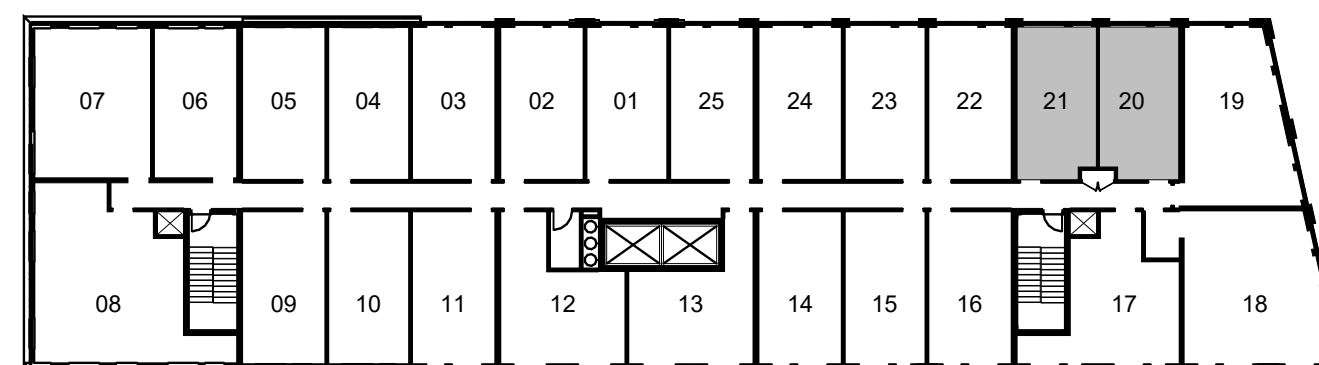

ANIA

SUITE TYPE

1 BEDROOM

TOTAL SIZE

370 SQ.FT

2nd - 6th FLOOR

7th - 10th FLOOR

11h - 12th FLOOR

SARA

SUITE TYPE
 1 BEDROOM

TOTAL SIZE
 376 SQ.FT

ENCLAVE

SUITE TYPE
 1 BEDROOM

TOTAL SIZE
 384 SQ.FT

2nd - 6th FLOOR

7th - 10th FLOOR

11h - 12th FLOOR

WILLISON

SUITE TYPE
1 BEDROOM

TOTAL SIZE
391 SQ.FT

BISCAYNE

SUITE TYPE
 1 BEDROOM

TOTAL SIZE
 392 SQ.FT

2nd - 6th FLOOR