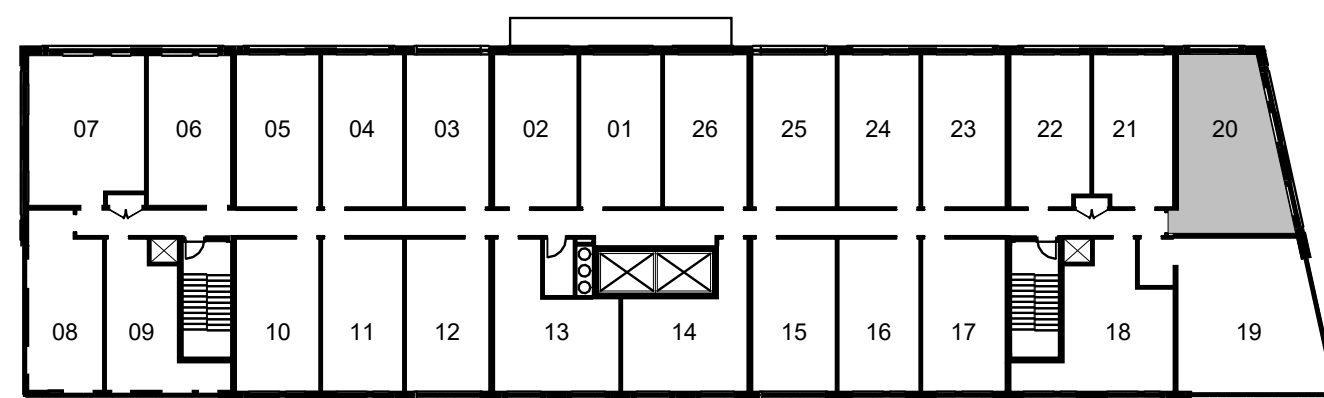

11h - 12th FLOOR

TAYLOR

SUITE TYPE
 1 BEDROOM

TOTAL SIZE
 542 SQ.FT

2nd - 6th FLOOR

7th - 10th FLOOR

11h - 12th FLOOR

MARRAUDER

SUITE TYPE
2 BEDROOM

TOTAL SIZE
569 SQ.FT

2nd - 6th FLOOR

7th - 10th FLOOR

11h - 12th FLOOR

WILLOWS

SUITE TYPE
2 BEDROOM

TOTAL SIZE
701 SQ.FT

2nd - 6th FLOOR

7th - 10th FLOOR

11h - 12th FLOOR

OLYMPIA

SUITE TYPE
 2 BEDROOM

TOTAL SIZE
 805 SQ.FT

2nd - 6th FLOOR

7th - 10th FLOOR