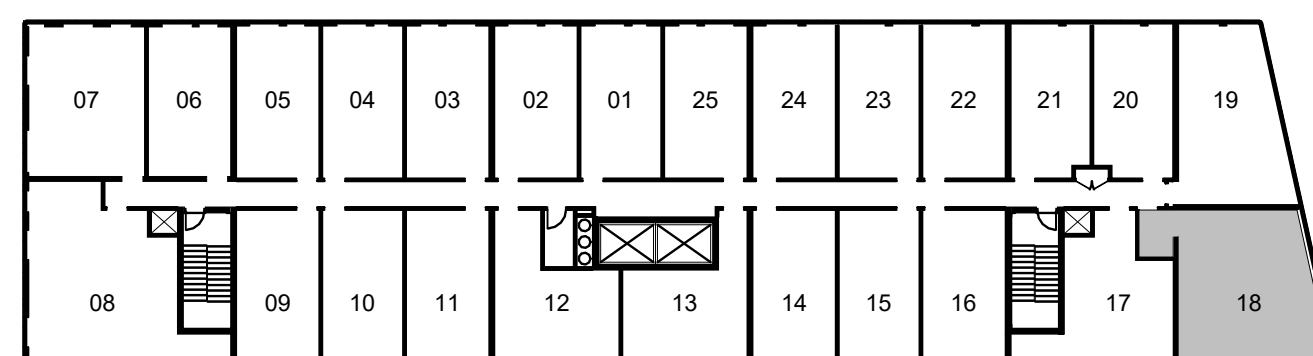

11h - 12th FLOOR

TAYLOR

SUITE TYPE
 1 BEDROOM

TOTAL SIZE
 542 SQ.FT

2nd - 6th FLOOR

7th - 10th FLOOR

11h - 12th FLOOR

MARRAUDER

SUITE TYPE
2 BEDROOM

TOTAL SIZE
569 SQ.FT

2nd - 6th FLOOR

7th - 10th FLOOR

11h - 12th FLOOR

WILLOWS

SUITE TYPE
2 BEDROOM

TOTAL SIZE
701 SQ.FT

2nd - 6th FLOOR

7th - 10th FLOOR

11h - 12th FLOOR

OLYMPIA

SUITE TYPE
 2 BEDROOM

TOTAL SIZE
 805 SQ.FT

2nd - 6th FLOOR

7th - 10th FLOOR