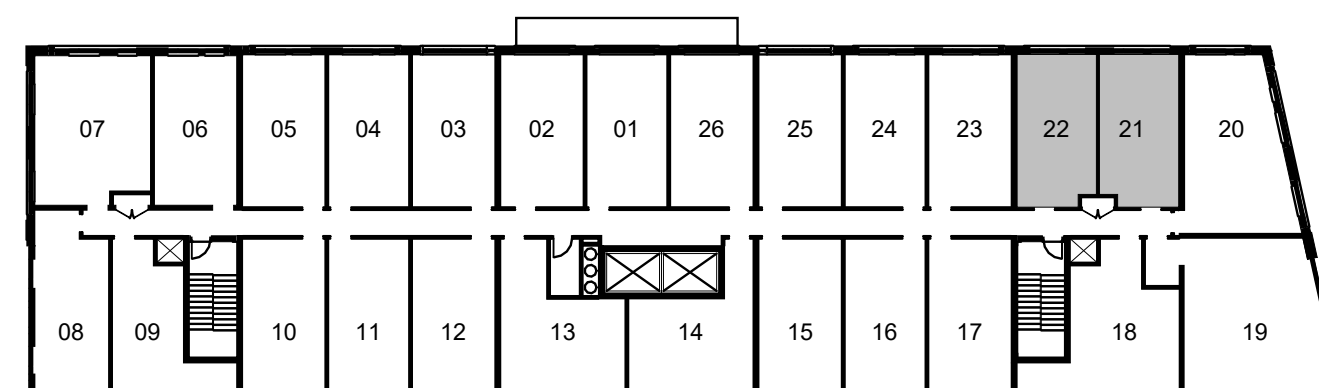

ANIA

SUITE TYPE

1 BEDROOM

TOTAL SIZE

370 SQ.FT

2nd - 6th FLOOR

7th - 10th FLOOR

11h - 12th FLOOR

SARA

SUITE TYPE
 1 BEDROOM

TOTAL SIZE
 376 SQ.FT

ENCLAVE

SUITE TYPE
 1 BEDROOM

TOTAL SIZE
 384 SQ.FT

2nd - 6th FLOOR

7th - 10th FLOOR

11h - 12th FLOOR

WILLISON

SUITE TYPE
1 BEDROOM

TOTAL SIZE
391 SQ.FT

BISCAYNE

SUITE TYPE
 1 BEDROOM

TOTAL SIZE
 392 SQ.FT

2nd - 6th FLOOR