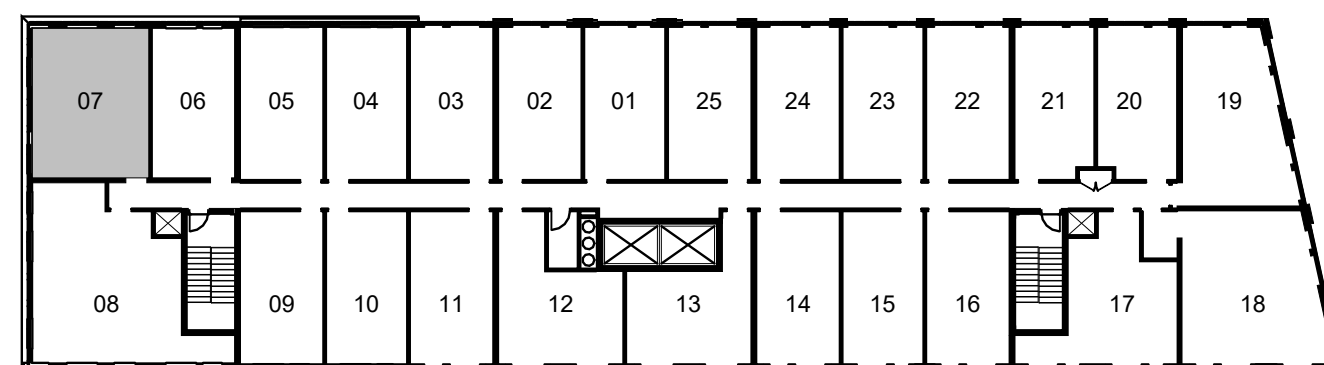

11h - 12th FLOOR

TAYLOR

SUITE TYPE
 1 BEDROOM

TOTAL SIZE
 542 SQ.FT

2nd - 6th FLOOR

7th - 10th FLOOR

11h - 12th FLOOR

MARRAUDER

SUITE TYPE
2 BEDROOM

TOTAL SIZE
569 SQ.FT

2nd - 6th FLOOR

7th - 10th FLOOR

11h - 12th FLOOR

WILLOWS

SUITE TYPE
2 BEDROOM

TOTAL SIZE
701 SQ.FT

2nd - 6th FLOOR

7th - 10th FLOOR

11h - 12th FLOOR

OLYMPIA

SUITE TYPE
 2 BEDROOM

TOTAL SIZE
 805 SQ.FT

2nd - 6th FLOOR

7th - 10th FLOOR