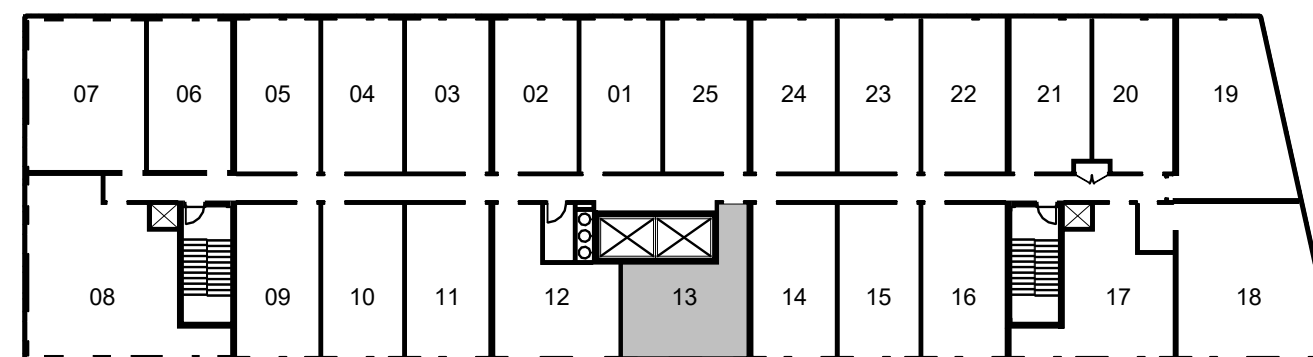

11h - 12th FLOOR

WILLISON

SUITE TYPE
1 BEDROOM

TOTAL SIZE
391 SQ.FT

BISCAYNE

SUITE TYPE
 1 BEDROOM

TOTAL SIZE
 392 SQ.FT

2nd - 6th FLOOR

7th - 10th FLOOR

11h - 12th FLOOR

EZRA

SUITE TYPE
 1 BEDROOM

TOTAL SIZE
 392 SQ.FT

2nd - 6th FLOOR

7th - 10th FLOOR

11h - 12th FLOOR

HENDRIX

SUITE TYPE
 1 BEDROOM

TOTAL SIZE
 405 SQ.FT

2nd - 6th FLOOR

7th - 10th FLOOR

11h - 12th FLOOR

VICTORIAN

SUITE TYPE
 1 BEDROOM

TOTAL SIZE
 434 SQ.FT

2nd - 6th FLOOR

7th - 10th FLOOR

11h - 12th FLOOR

PARAGON

SUITE TYPE
1 BEDROOM

TOTAL SIZE
455 SQ.FT

2nd - 6th FLOOR