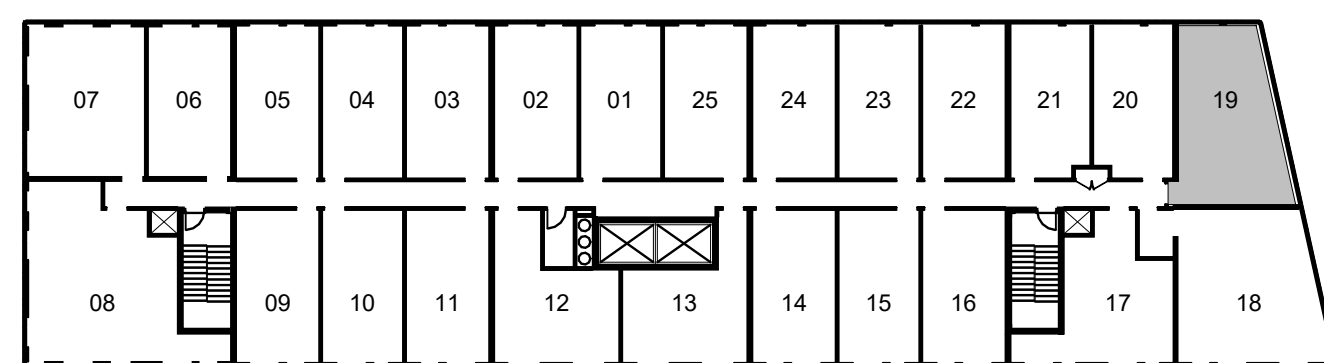

11h - 12th FLOOR

TAYLOR

SUITE TYPE
 1 BEDROOM

TOTAL SIZE
 542 SQ.FT

2nd - 6th FLOOR

7th - 10th FLOOR

11h - 12th FLOOR

MARRAUDER

SUITE TYPE
2 BEDROOM

TOTAL SIZE
569 SQ.FT

2nd - 6th FLOOR

7th - 10th FLOOR

11h - 12th FLOOR

WILLOWS

SUITE TYPE
2 BEDROOM

TOTAL SIZE
701 SQ.FT

2nd - 6th FLOOR

7th - 10th FLOOR

11h - 12th FLOOR

OLYMPIA

SUITE TYPE
 2 BEDROOM

TOTAL SIZE
 805 SQ.FT

2nd - 6th FLOOR

7th - 10th FLOOR