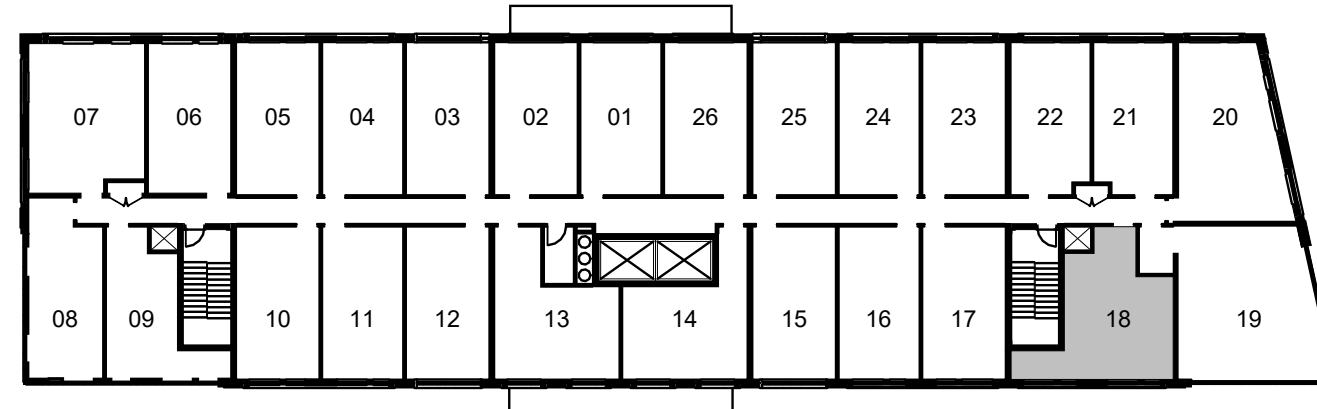

7th - 10th FLOOR

11h - 12th FLOOR

COZZETE

SUITE TYPE

1 BEDROOM

TOTAL SIZE

504 SQ.FT

2nd - 6th FLOOR

7th - 10th FLOOR

11h - 12th FLOOR

STS

SUITE TYPE
1 BEDROOM

TOTAL SIZE
537 SQ.FT

N

2nd - 6th FLOOR

7th - 10th FLOOR

2nd - 6th FLOOR

7th - 10th FLOOR

11h - 12th FLOOR

OLYMPIA

SUITE TYPE
 2 BEDROOM

TOTAL SIZE
 805 SQ.FT

2nd - 6th FLOOR

7th - 10th FLOOR