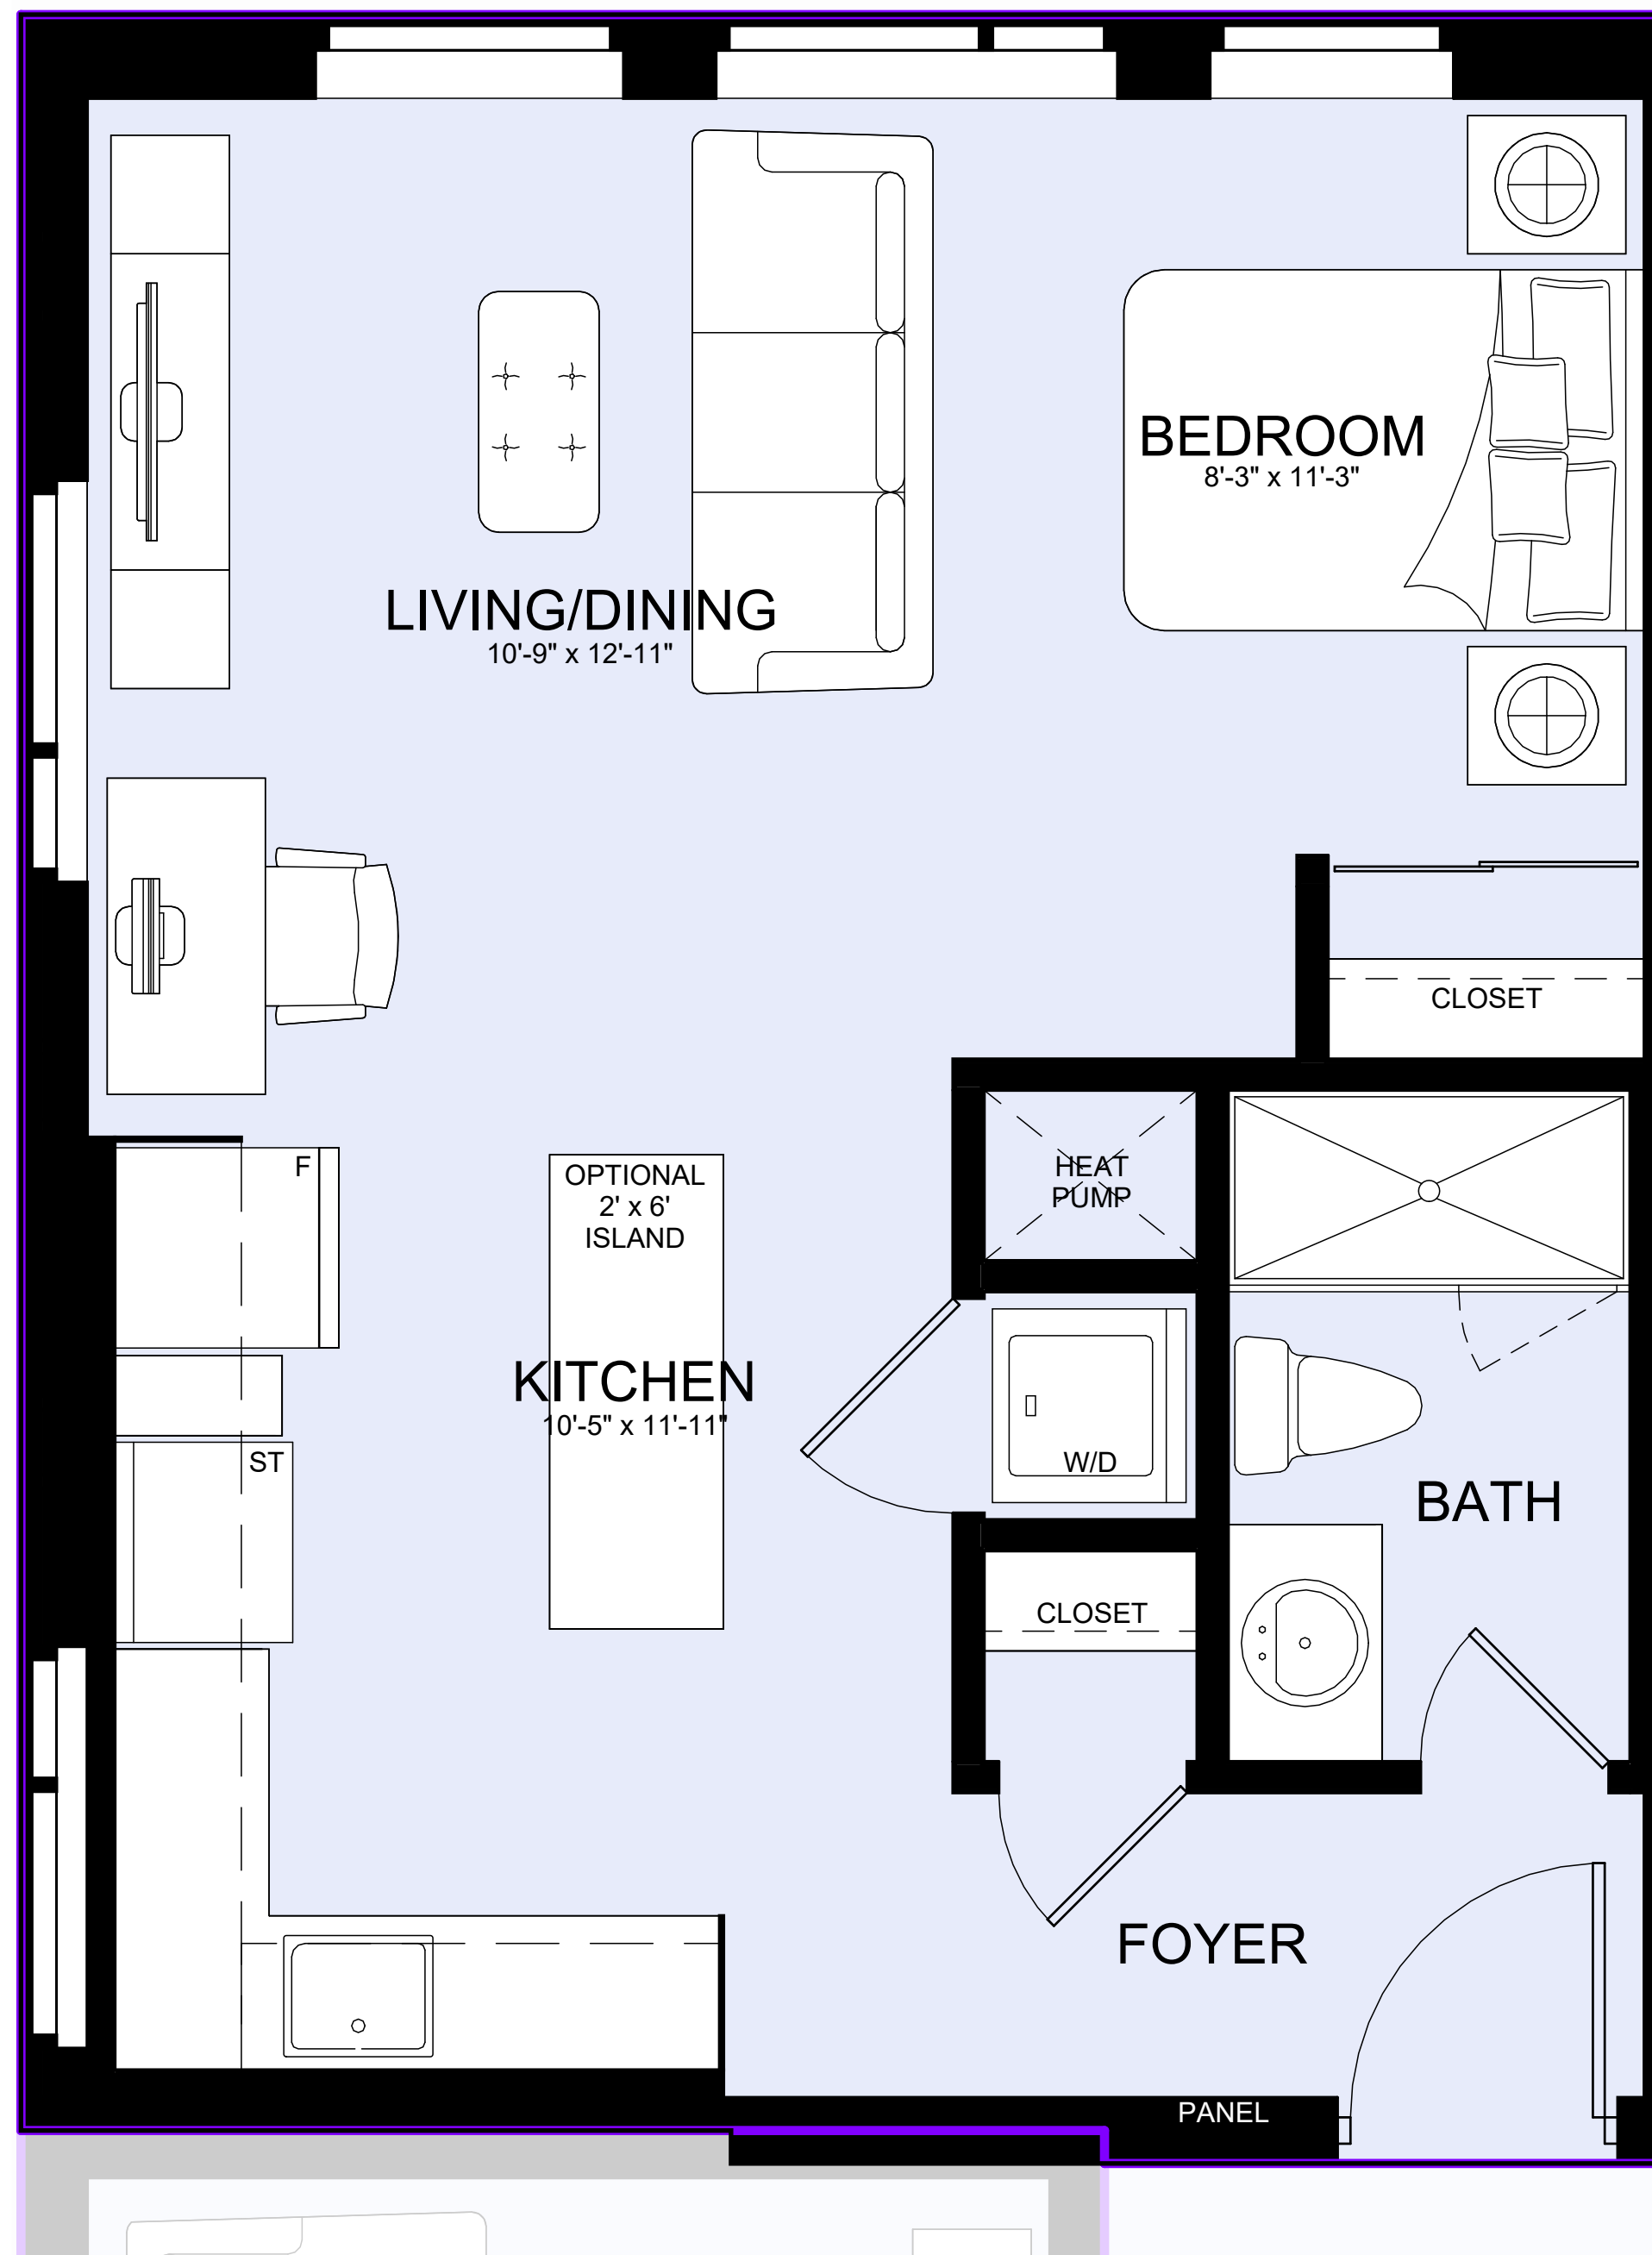

11h - 12th FLOOR

WILLISON

SUITE TYPE
1 BEDROOM

TOTAL SIZE
391 SQ.FT

BISCAYNE

SUITE TYPE
 1 BEDROOM

TOTAL SIZE
 392 SQ.FT

2nd - 6th FLOOR

7th - 10th FLOOR

11h - 12th FLOOR

STS

SUITE TYPE
1 BEDROOM

TOTAL SIZE
537 SQ.FT

N

2nd - 6th FLOOR

7th - 10th FLOOR

11h - 12th FLOOR

TAYLOR

SUITE TYPE
 1 BEDROOM

TOTAL SIZE
 542 SQ.FT

2nd - 6th FLOOR

7th - 10th FLOOR

11h - 12th FLOOR

MARRAUDER

11h - 12th FLOOR