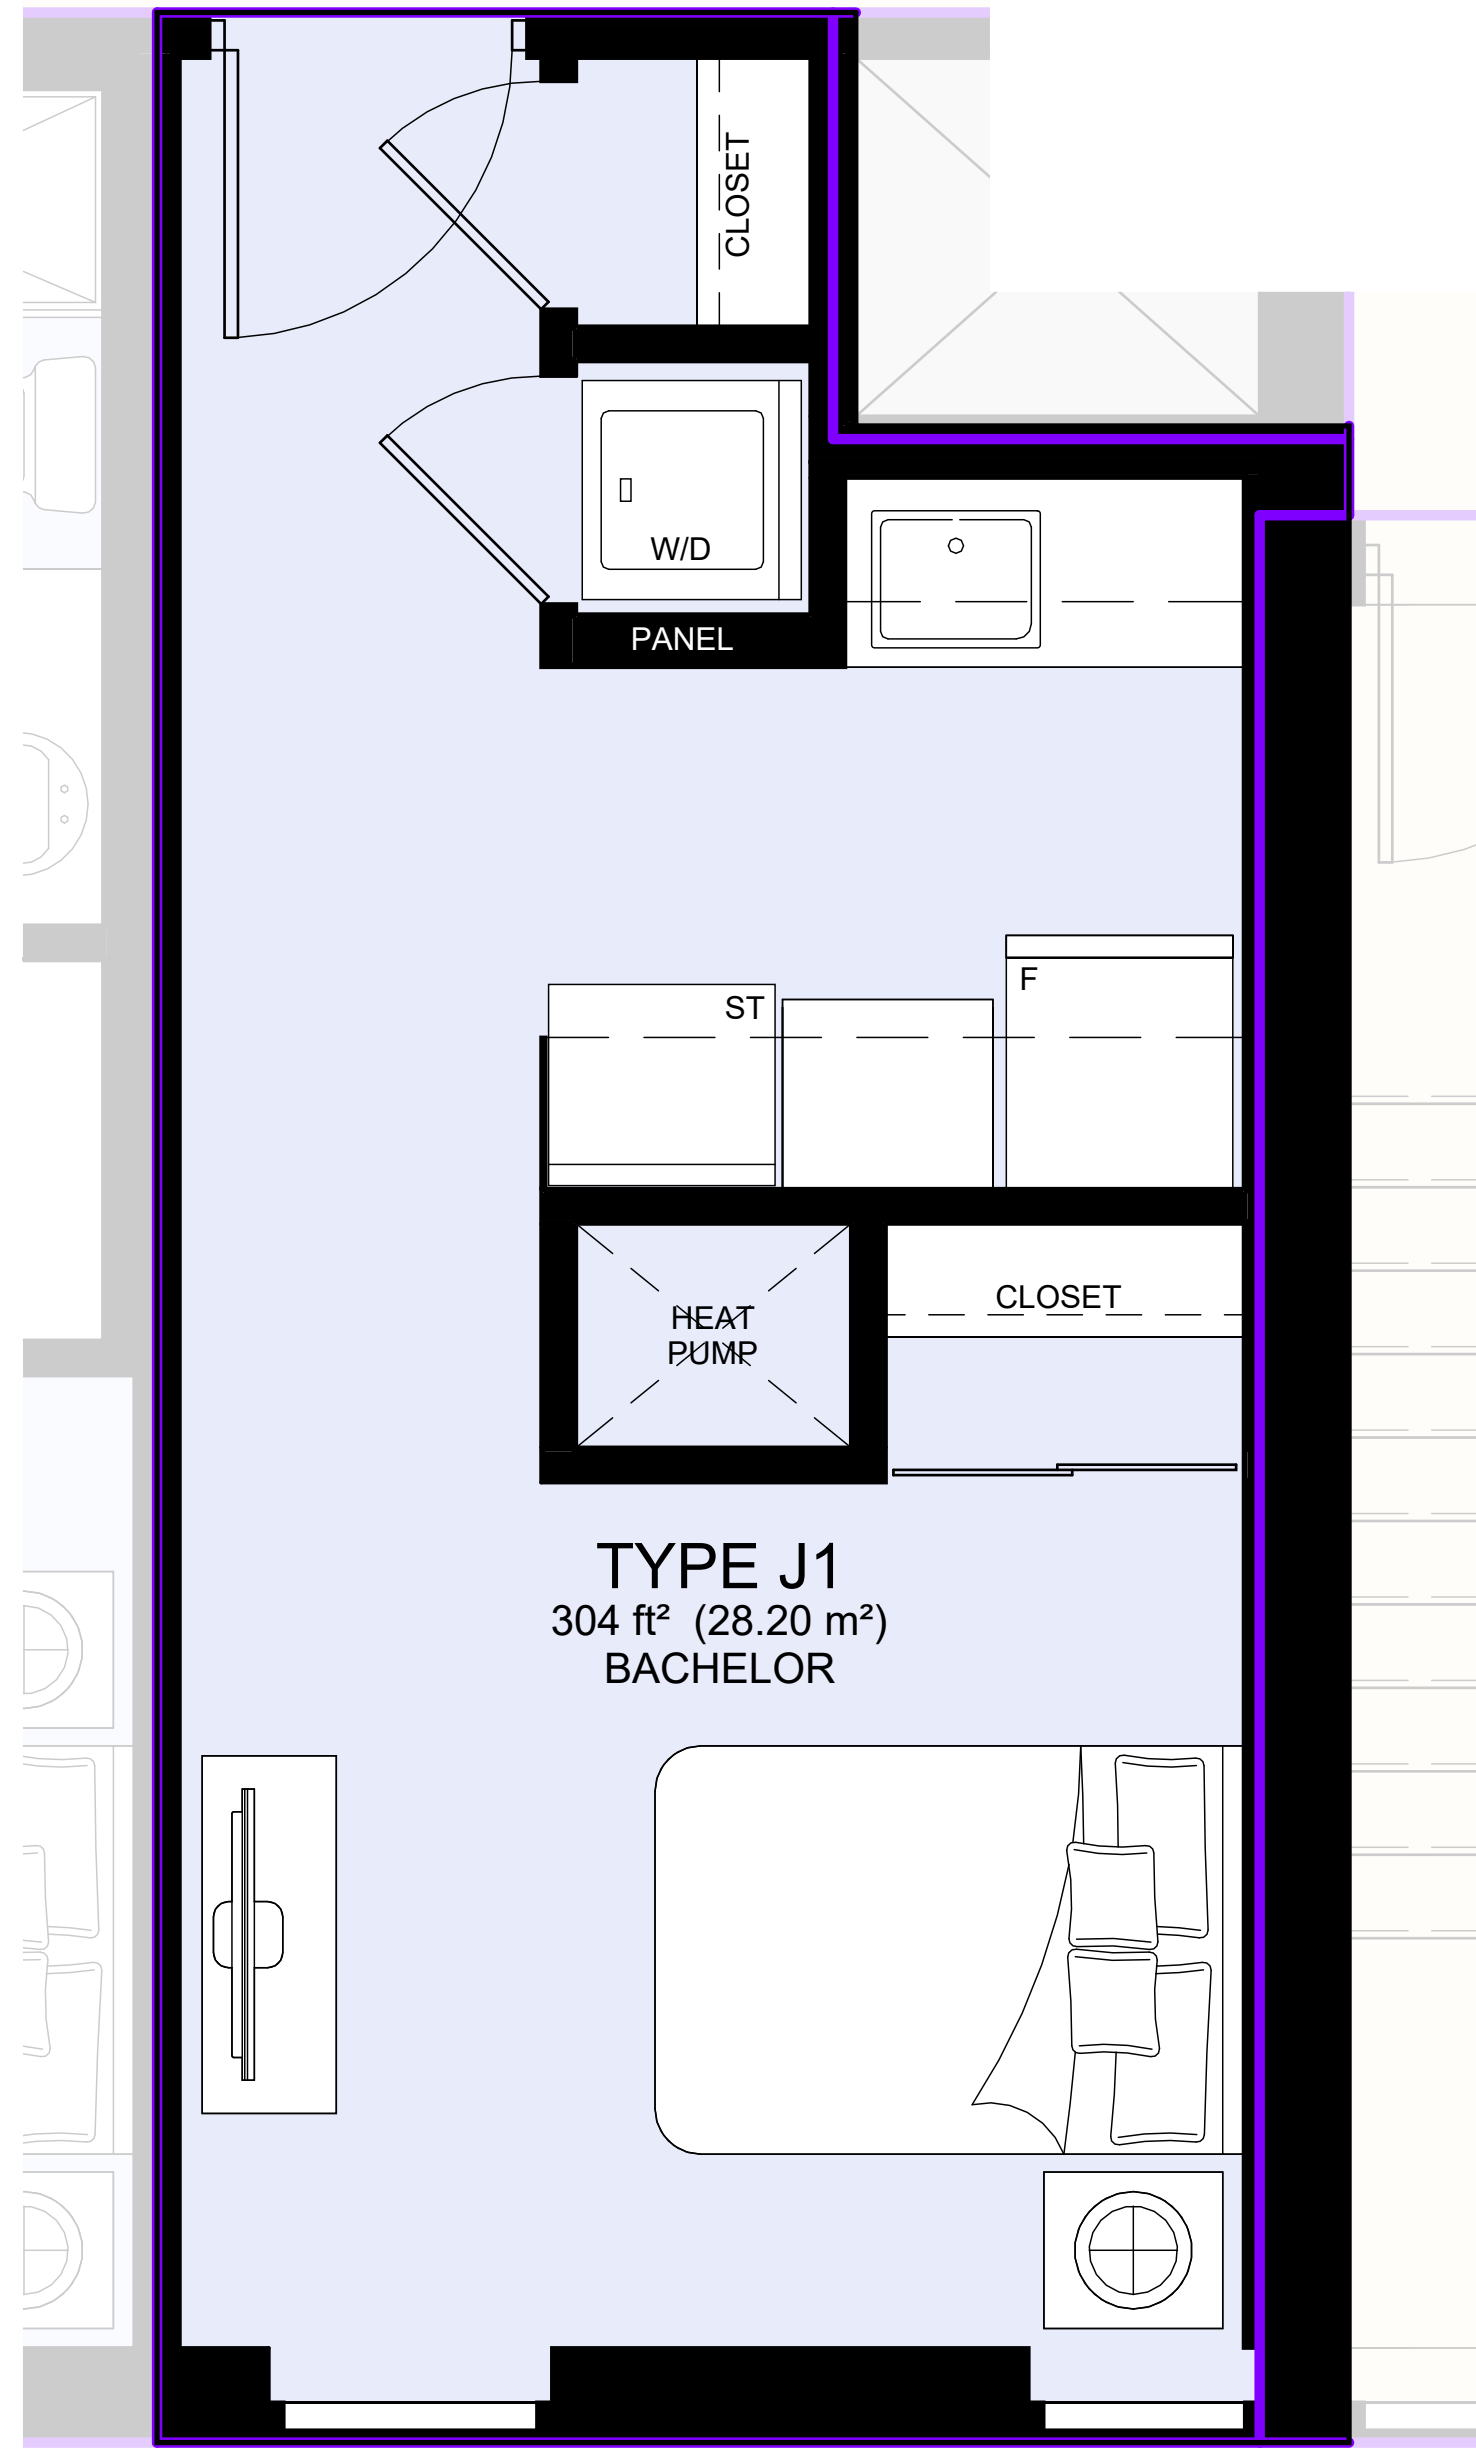

ANIA

SUITE TYPE

1 BEDROOM

TOTAL SIZE

370 SQ.FT

2nd - 6th FLOOR

7th - 10th FLOOR

11h - 12th FLOOR

SARA

SUITE TYPE
 1 BEDROOM

TOTAL SIZE
 376 SQ.FT

ENCLAVE

SUITE TYPE
 1 BEDROOM

TOTAL SIZE
 384 SQ.FT

2nd - 6th FLOOR

7th - 10th FLOOR

11h - 12th FLOOR

WILLISON

SUITE TYPE
1 BEDROOM

TOTAL SIZE
391 SQ.FT

BISCAYNE

SUITE TYPE
 1 BEDROOM

TOTAL SIZE
 392 SQ.FT

2nd - 6th FLOOR

HENDRIX

SUITE TYPE
 1 BEDROOM

TOTAL SIZE
 405 SQ.FT

2nd - 6th FLOOR

7th - 10th FLOOR

11h - 12th FLOOR

VICTORIAN

SUITE TYPE
 1 BEDROOM