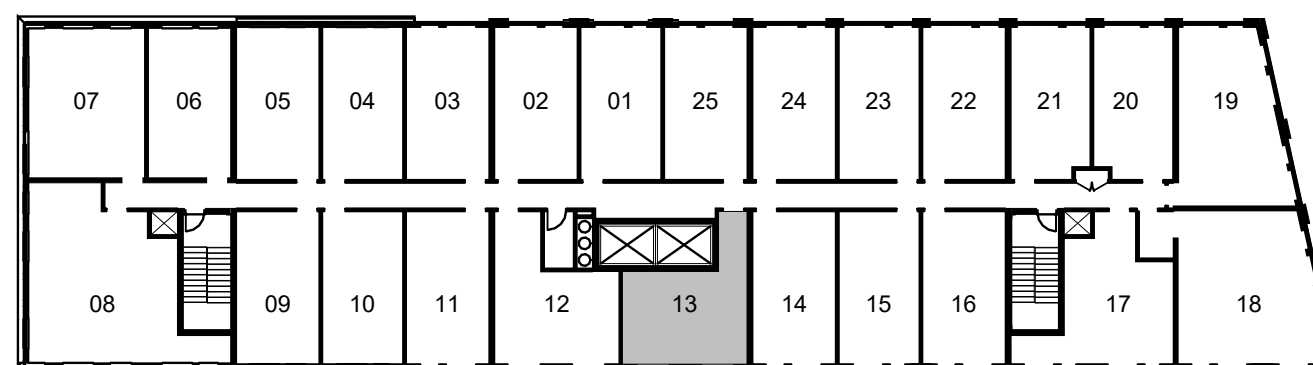

7th - 10th FLOOR