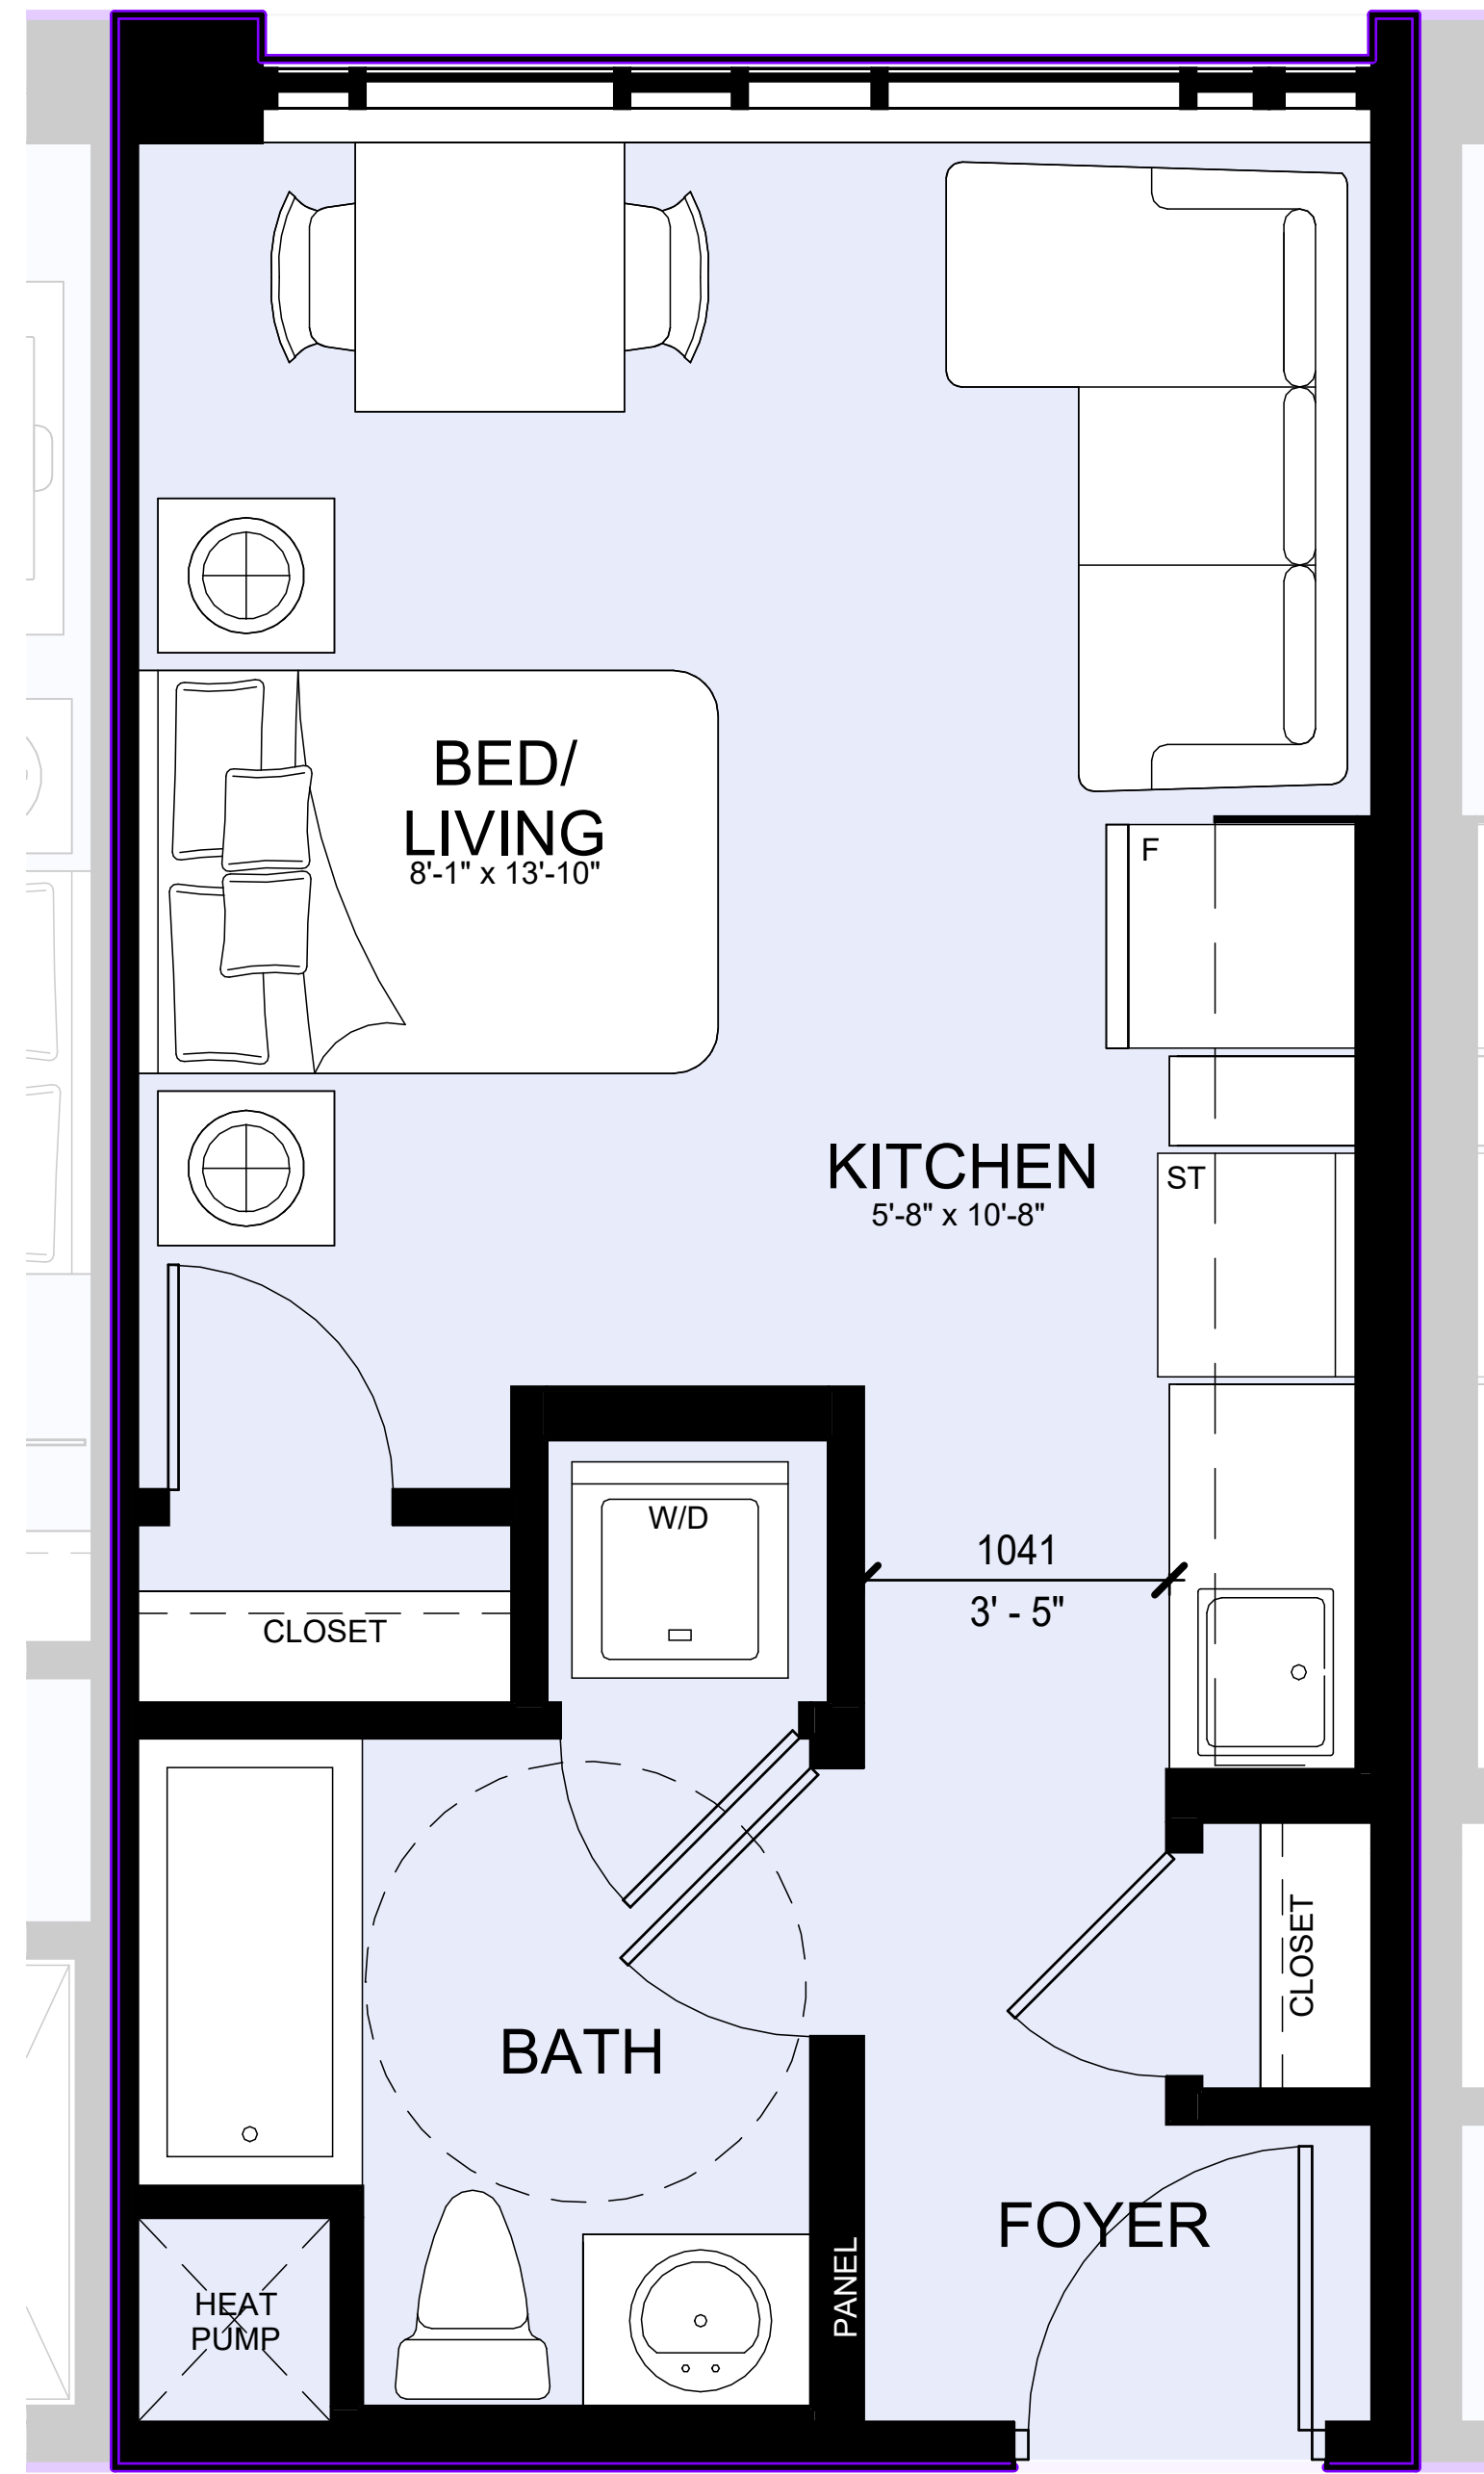

ANIA

SUITE TYPE

1 BEDROOM

TOTAL SIZE

370 SQ.FT

2nd - 6th FLOOR

7th - 10th FLOOR

11h - 12th FLOOR

SARA

SUITE TYPE
 1 BEDROOM

TOTAL SIZE
 376 SQ.FT

ENCLAVE

SUITE TYPE
 1 BEDROOM

TOTAL SIZE
 384 SQ.FT

2nd - 6th FLOOR

7th - 10th FLOOR

11h - 12th FLOOR

WILLISON

SUITE TYPE
1 BEDROOM

TOTAL SIZE
391 SQ.FT

BISCAYNE

SUITE TYPE
 1 BEDROOM

TOTAL SIZE
 392 SQ.FT

2nd - 6th FLOOR

HENDRIX

SUITE TYPE
 1 BEDROOM

TOTAL SIZE
 405 SQ.FT

2nd - 6th FLOOR

7th - 10th FLOOR

11h - 12th FLOOR

VICTORIAN

SUITE TYPE
 1 BEDROOM