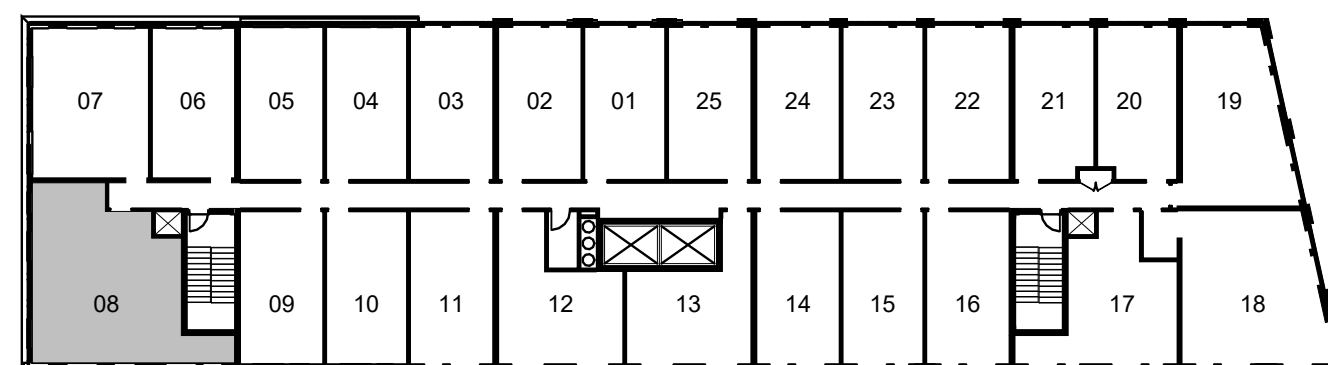

SUITE TYPE
2 BEDROOM

TOTAL SIZE
569 SQ.FT

2nd - 6th FLOOR

7th - 10th FLOOR

11h - 12th FLOOR

WILLOWS

SUITE TYPE
2 BEDROOM

TOTAL SIZE
701 SQ.FT

2nd - 6th FLOOR

7th - 10th FLOOR

11h - 12th FLOOR

OLYMPIA

SUITE TYPE
 2 BEDROOM

TOTAL SIZE
 805 SQ.FT

2nd - 6th FLOOR

7th - 10th FLOOR

11h - 12th FLOOR