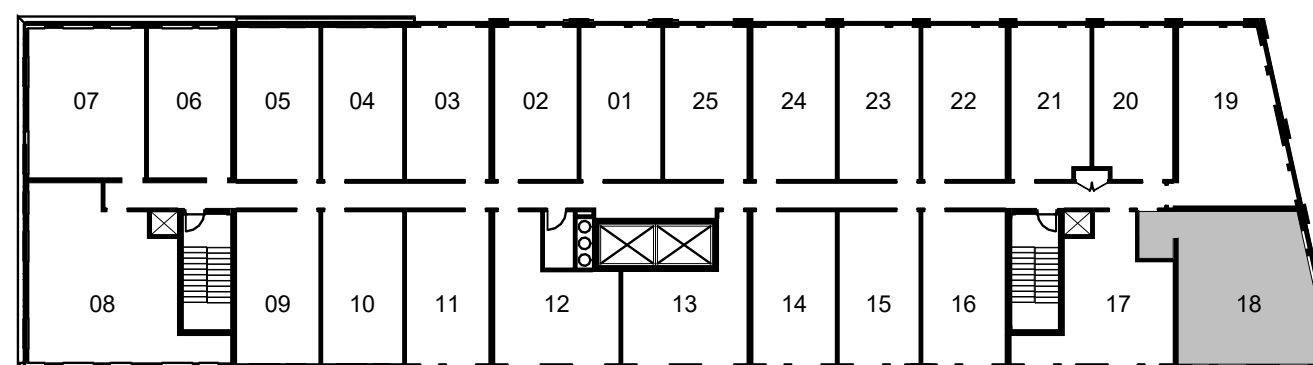

11h - 12th FLOOR

TAYLOR

SUITE TYPE
 1 BEDROOM

TOTAL SIZE
 542 SQ.FT

2nd - 6th FLOOR

7th - 10th FLOOR

11h - 12th FLOOR

MARRAUDER

SUITE TYPE
2 BEDROOM

TOTAL SIZE
569 SQ.FT

2nd - 6th FLOOR

7th - 10th FLOOR

11h - 12th FLOOR

WILLOWS

SUITE TYPE
2 BEDROOM

TOTAL SIZE
701 SQ.FT

2nd - 6th FLOOR

7th - 10th FLOOR

11h - 12th FLOOR

OLYMPIA

SUITE TYPE
 2 BEDROOM

TOTAL SIZE
 805 SQ.FT

2nd - 6th FLOOR

7th - 10th FLOOR