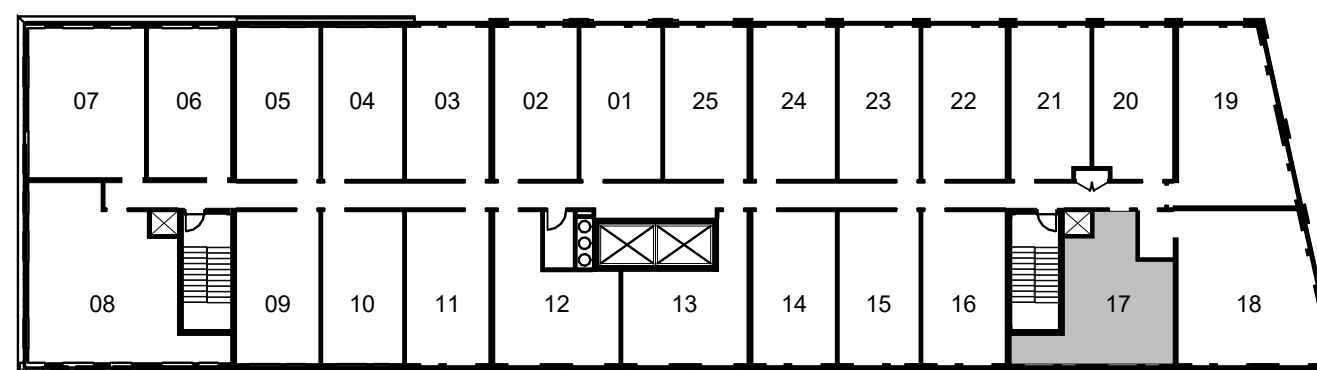

7th - 10th FLOOR

11h - 12th FLOOR

COZZETE

SUITE TYPE

1 BEDROOM

TOTAL SIZE

504 SQ.FT

2nd - 6th FLOOR

7th - 10th FLOOR

11h - 12th FLOOR

STS

SUITE TYPE
1 BEDROOM

TOTAL SIZE
537 SQ.FT

N

2nd - 6th FLOOR

7th - 10th FLOOR

2nd - 6th FLOOR

7th - 10th FLOOR

11h - 12th FLOOR

OLYMPIA

SUITE TYPE
 2 BEDROOM

TOTAL SIZE
 805 SQ.FT

2nd - 6th FLOOR

7th - 10th FLOOR