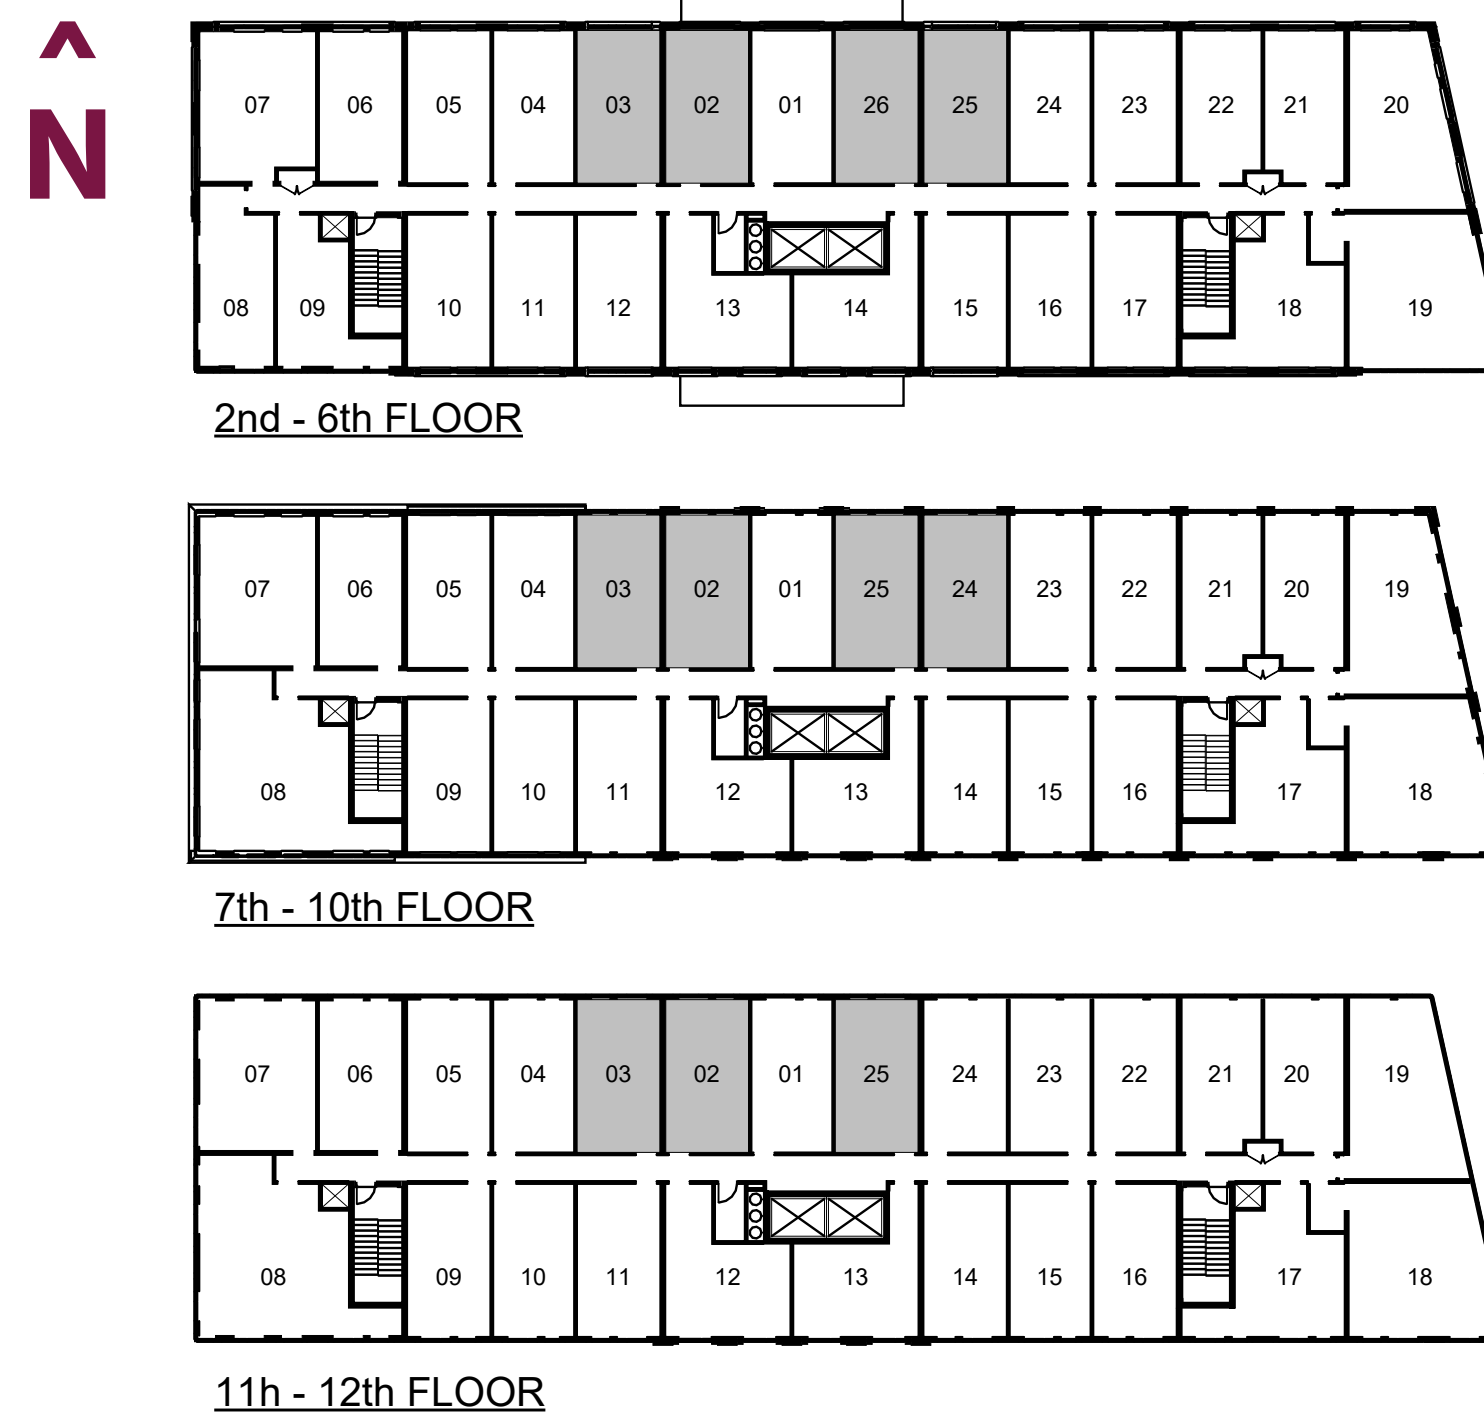

ANIA

SUITE TYPE

1 BEDROOM

TOTAL SIZE

370 SQ.FT

2nd - 6th FLOOR

7th - 10th FLOOR

11h - 12th FLOOR

SARA

SUITE TYPE
 1 BEDROOM

TOTAL SIZE
 376 SQ.FT

ENCLAVE

SUITE TYPE
 1 BEDROOM

TOTAL SIZE
 384 SQ.FT

2nd - 6th FLOOR

7th - 10th FLOOR

11h - 12th FLOOR

WILLISON

SUITE TYPE
1 BEDROOM

TOTAL SIZE
391 SQ.FT

BISCAYNE

SUITE TYPE
 1 BEDROOM

TOTAL SIZE
 392 SQ.FT

2nd - 6th FLOOR

11h - 12th FLOOR