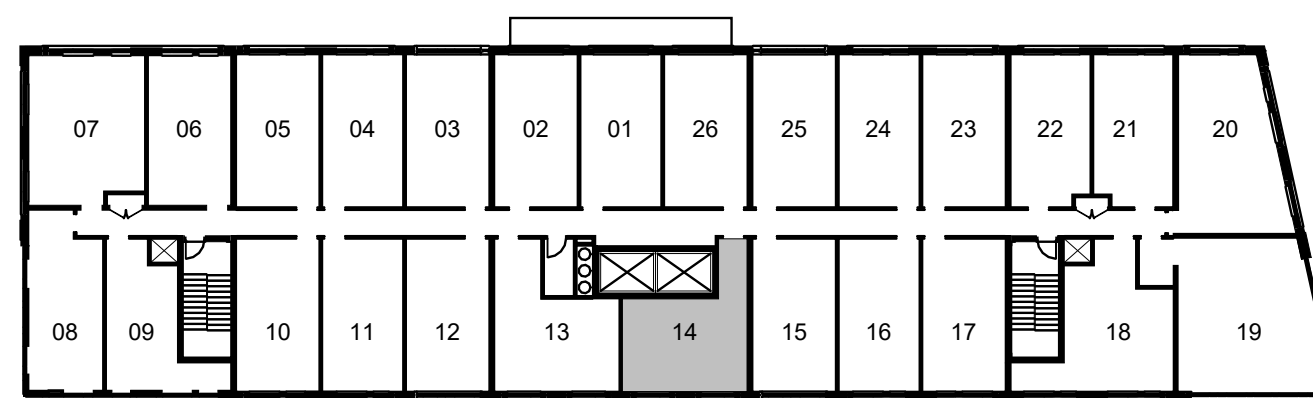

VICTORIAN

SUITE TYPE
1 BEDROOM

TOTAL SIZE
434 SQ.FT

2nd - 6th FLOOR