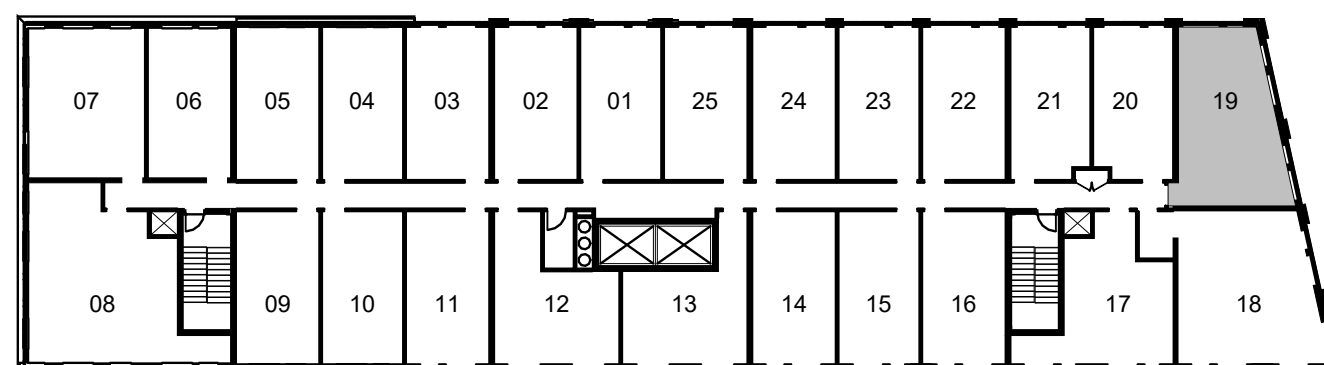

11h - 12th FLOOR

TAYLOR

SUITE TYPE
 1 BEDROOM

TOTAL SIZE
 542 SQ.FT

2nd - 6th FLOOR

7th - 10th FLOOR

11h - 12th FLOOR

MARRAUDER

SUITE TYPE
2 BEDROOM

TOTAL SIZE
569 SQ.FT

2nd - 6th FLOOR

7th - 10th FLOOR

11h - 12th FLOOR

WILLOWS

SUITE TYPE
2 BEDROOM

TOTAL SIZE
701 SQ.FT

2nd - 6th FLOOR

7th - 10th FLOOR

11h - 12th FLOOR

OLYMPIA

SUITE TYPE
 2 BEDROOM

TOTAL SIZE
 805 SQ.FT

2nd - 6th FLOOR

7th - 10th FLOOR