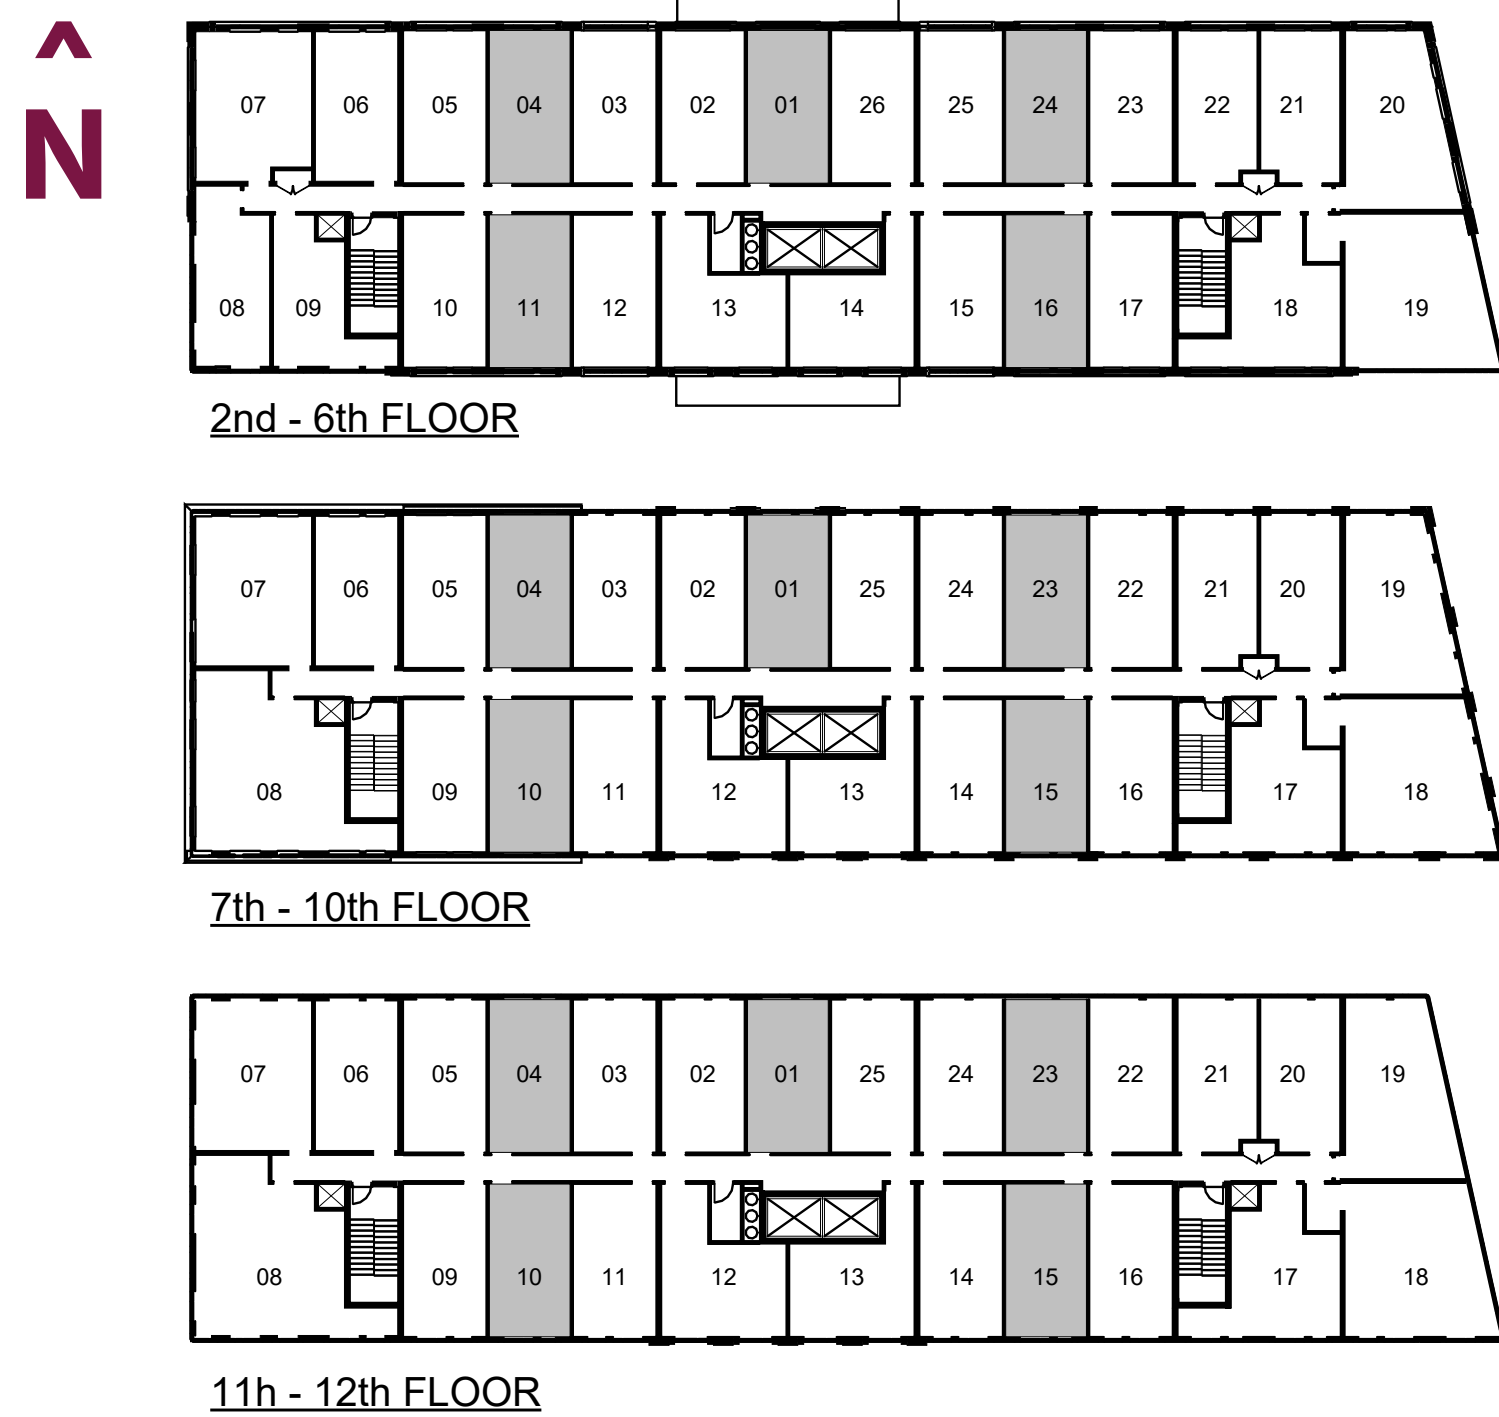

ANIA

SUITE TYPE

1 BEDROOM

TOTAL SIZE

370 SQ.FT

2nd - 6th FLOOR

7th - 10th FLOOR

11h - 12th FLOOR

SARA

SUITE TYPE
 1 BEDROOM

TOTAL SIZE
 376 SQ.FT

ENCLAVE

SUITE TYPE
 1 BEDROOM

TOTAL SIZE
 384 SQ.FT

2nd - 6th FLOOR

7th - 10th FLOOR

11h - 12th FLOOR

WILLISON

SUITE TYPE
1 BEDROOM

TOTAL SIZE
391 SQ.FT

BISCAYNE

SUITE TYPE
 1 BEDROOM

TOTAL SIZE
 392 SQ.FT

2nd - 6th FLOOR

11h - 12th FLOOR