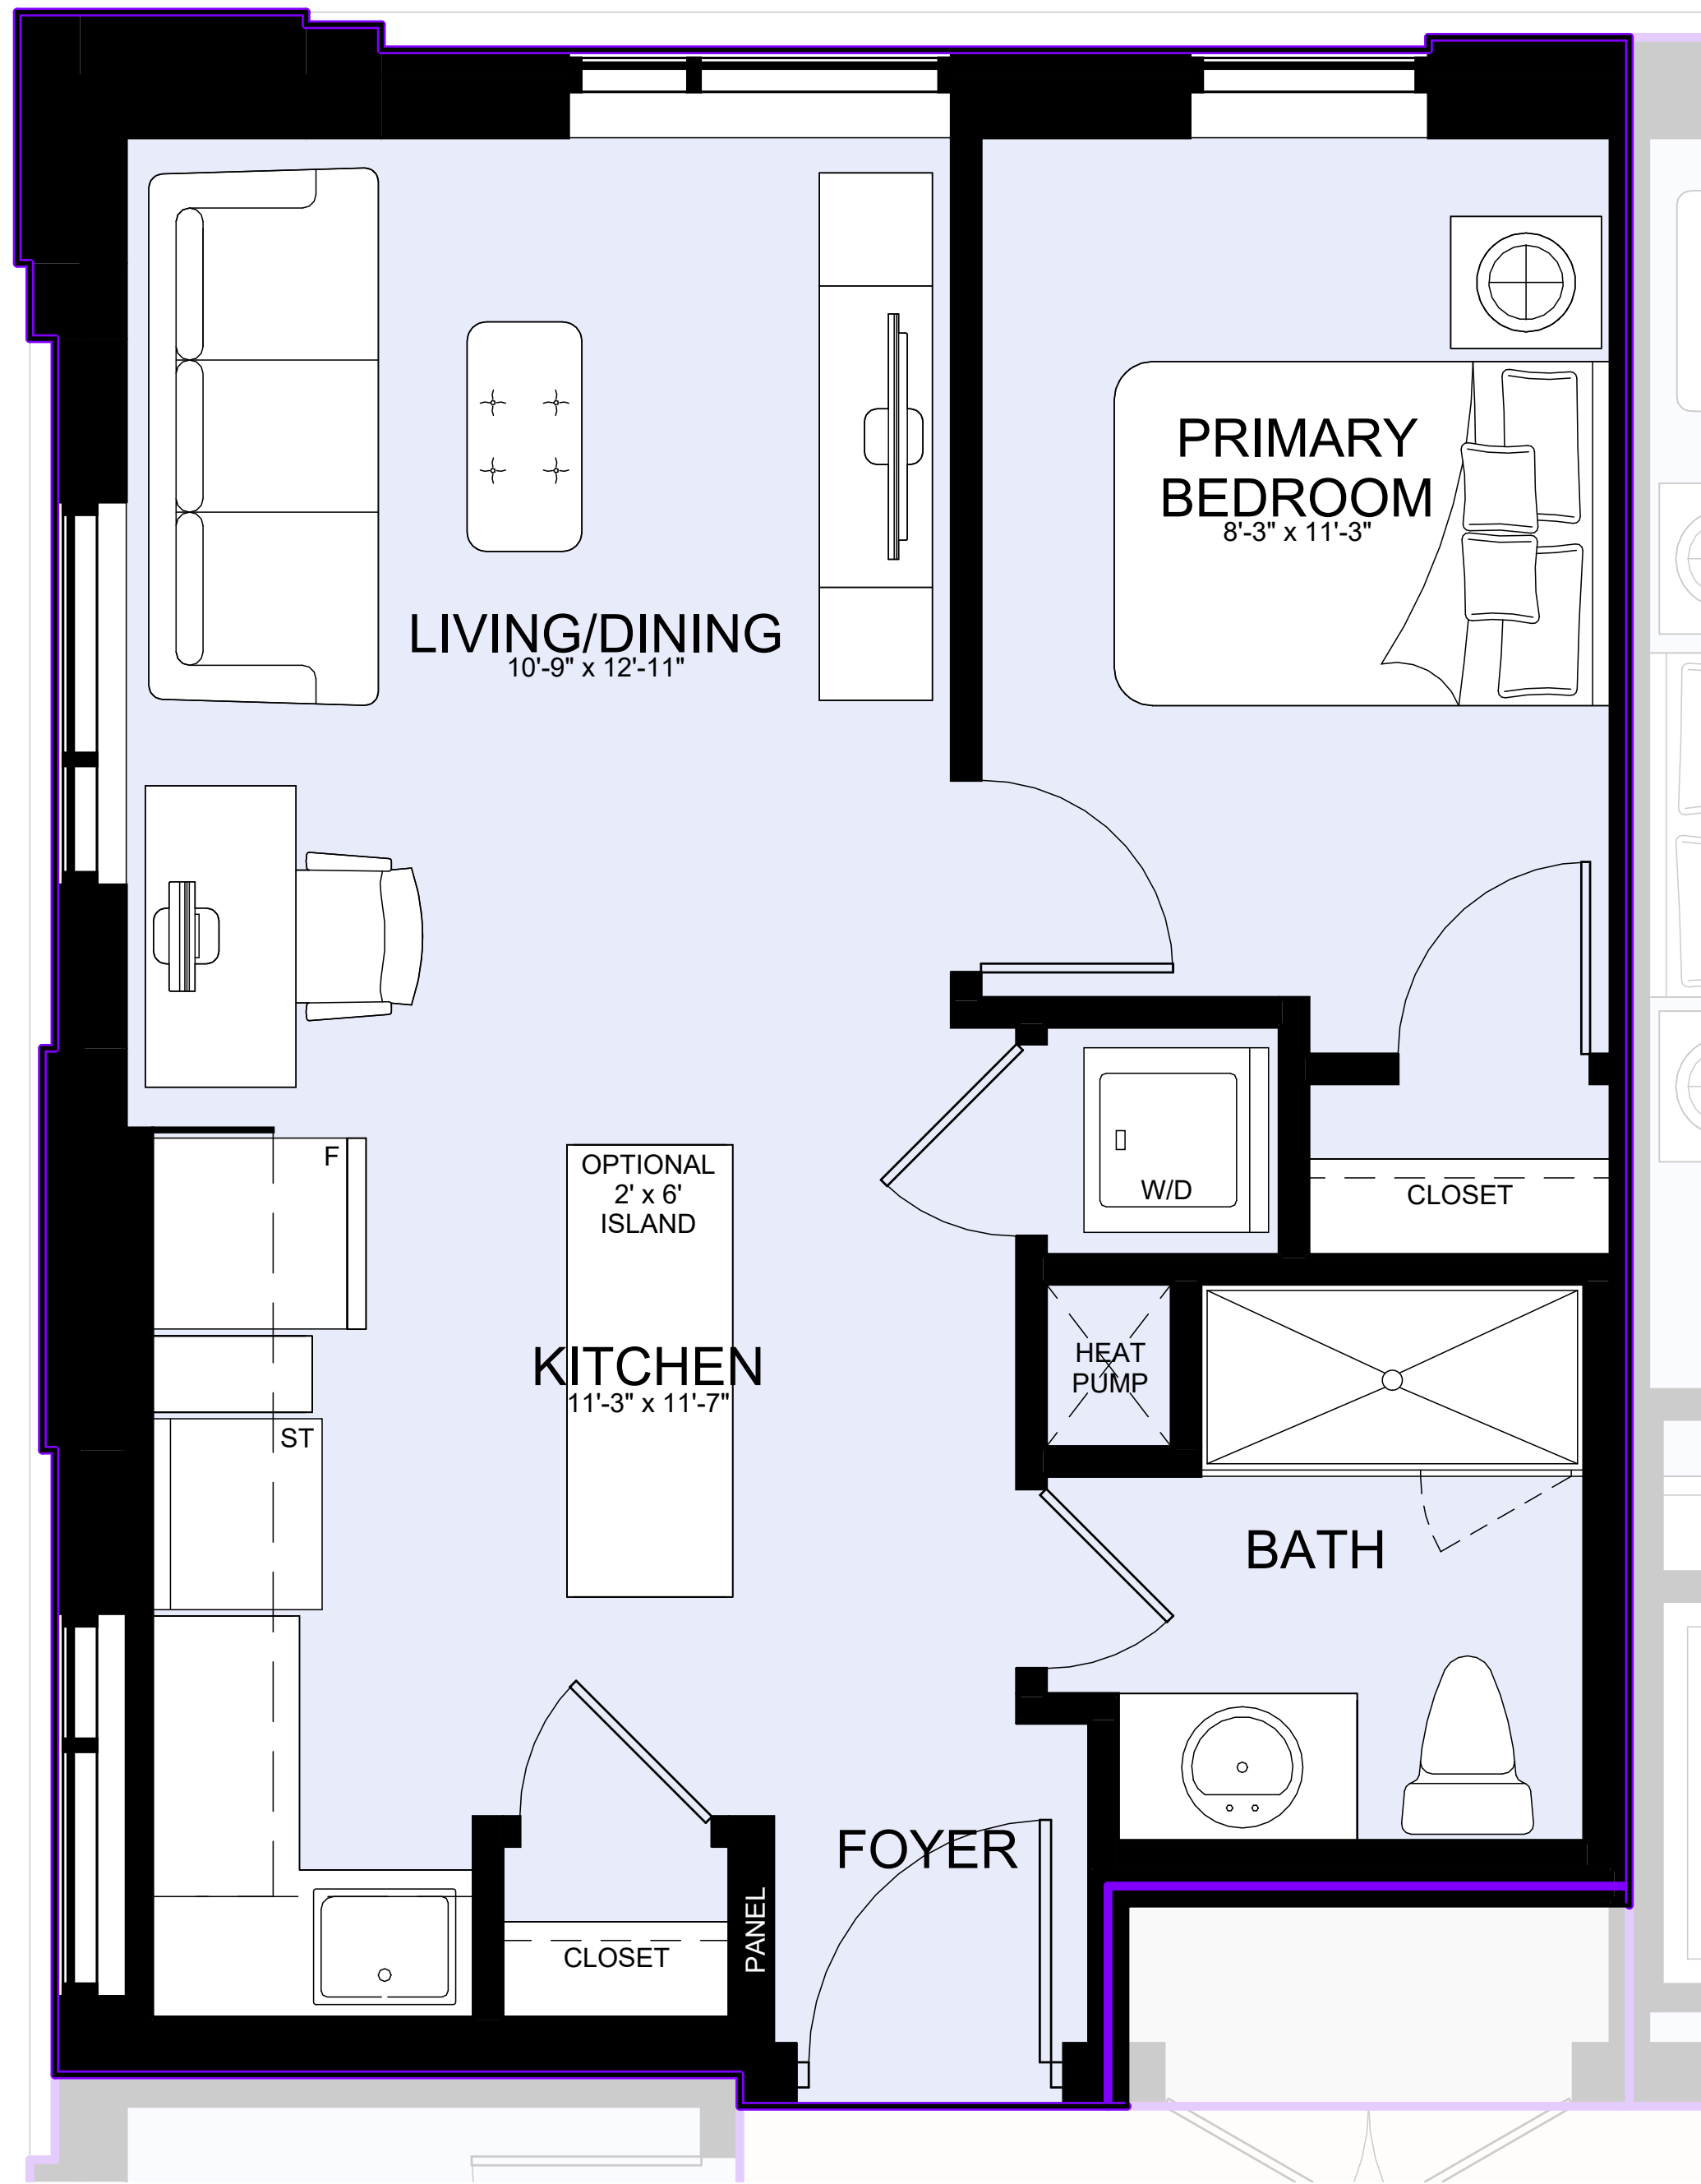

11h - 12th FLOOR

WILLISON

SUITE TYPE
1 BEDROOM

TOTAL SIZE
391 SQ.FT

BISCAYNE

SUITE TYPE
 1 BEDROOM

TOTAL SIZE
 392 SQ.FT

2nd - 6th FLOOR

7th - 10th FLOOR

11h - 12th FLOOR

STS

SUITE TYPE
1 BEDROOM

TOTAL SIZE
537 SQ.FT

N

2nd - 6th FLOOR

7th - 10th FLOOR

11h - 12th FLOOR

TAYLOR

SUITE TYPE
 1 BEDROOM

TOTAL SIZE
 542 SQ.FT

2nd - 6th FLOOR

7th - 10th FLOOR

11h - 12th FLOOR

MARRAUDER

11h - 12th FLOOR