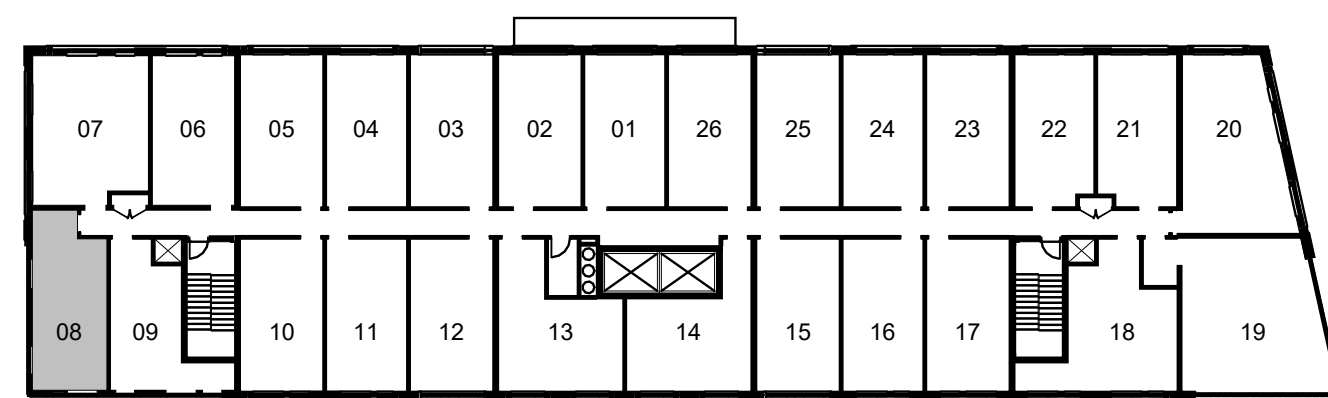

11h - 12th FLOOR

WILLISON

SUITE TYPE
1 BEDROOM

TOTAL SIZE
391 SQ.FT

BISCAYNE

SUITE TYPE
 1 BEDROOM

TOTAL SIZE
 392 SQ.FT

2nd - 6th FLOOR

7th - 10th FLOOR

11h - 12th FLOOR

EZRA

SUITE TYPE
 1 BEDROOM

TOTAL SIZE
 392 SQ.FT

2nd - 6th FLOOR

7th - 10th FLOOR

11h - 12th FLOOR

HENDRIX

SUITE TYPE
 1 BEDROOM

TOTAL SIZE
 405 SQ.FT

2nd - 6th FLOOR

7th - 10th FLOOR

11h - 12th FLOOR

VICTORIAN

SUITE TYPE
 1 BEDROOM