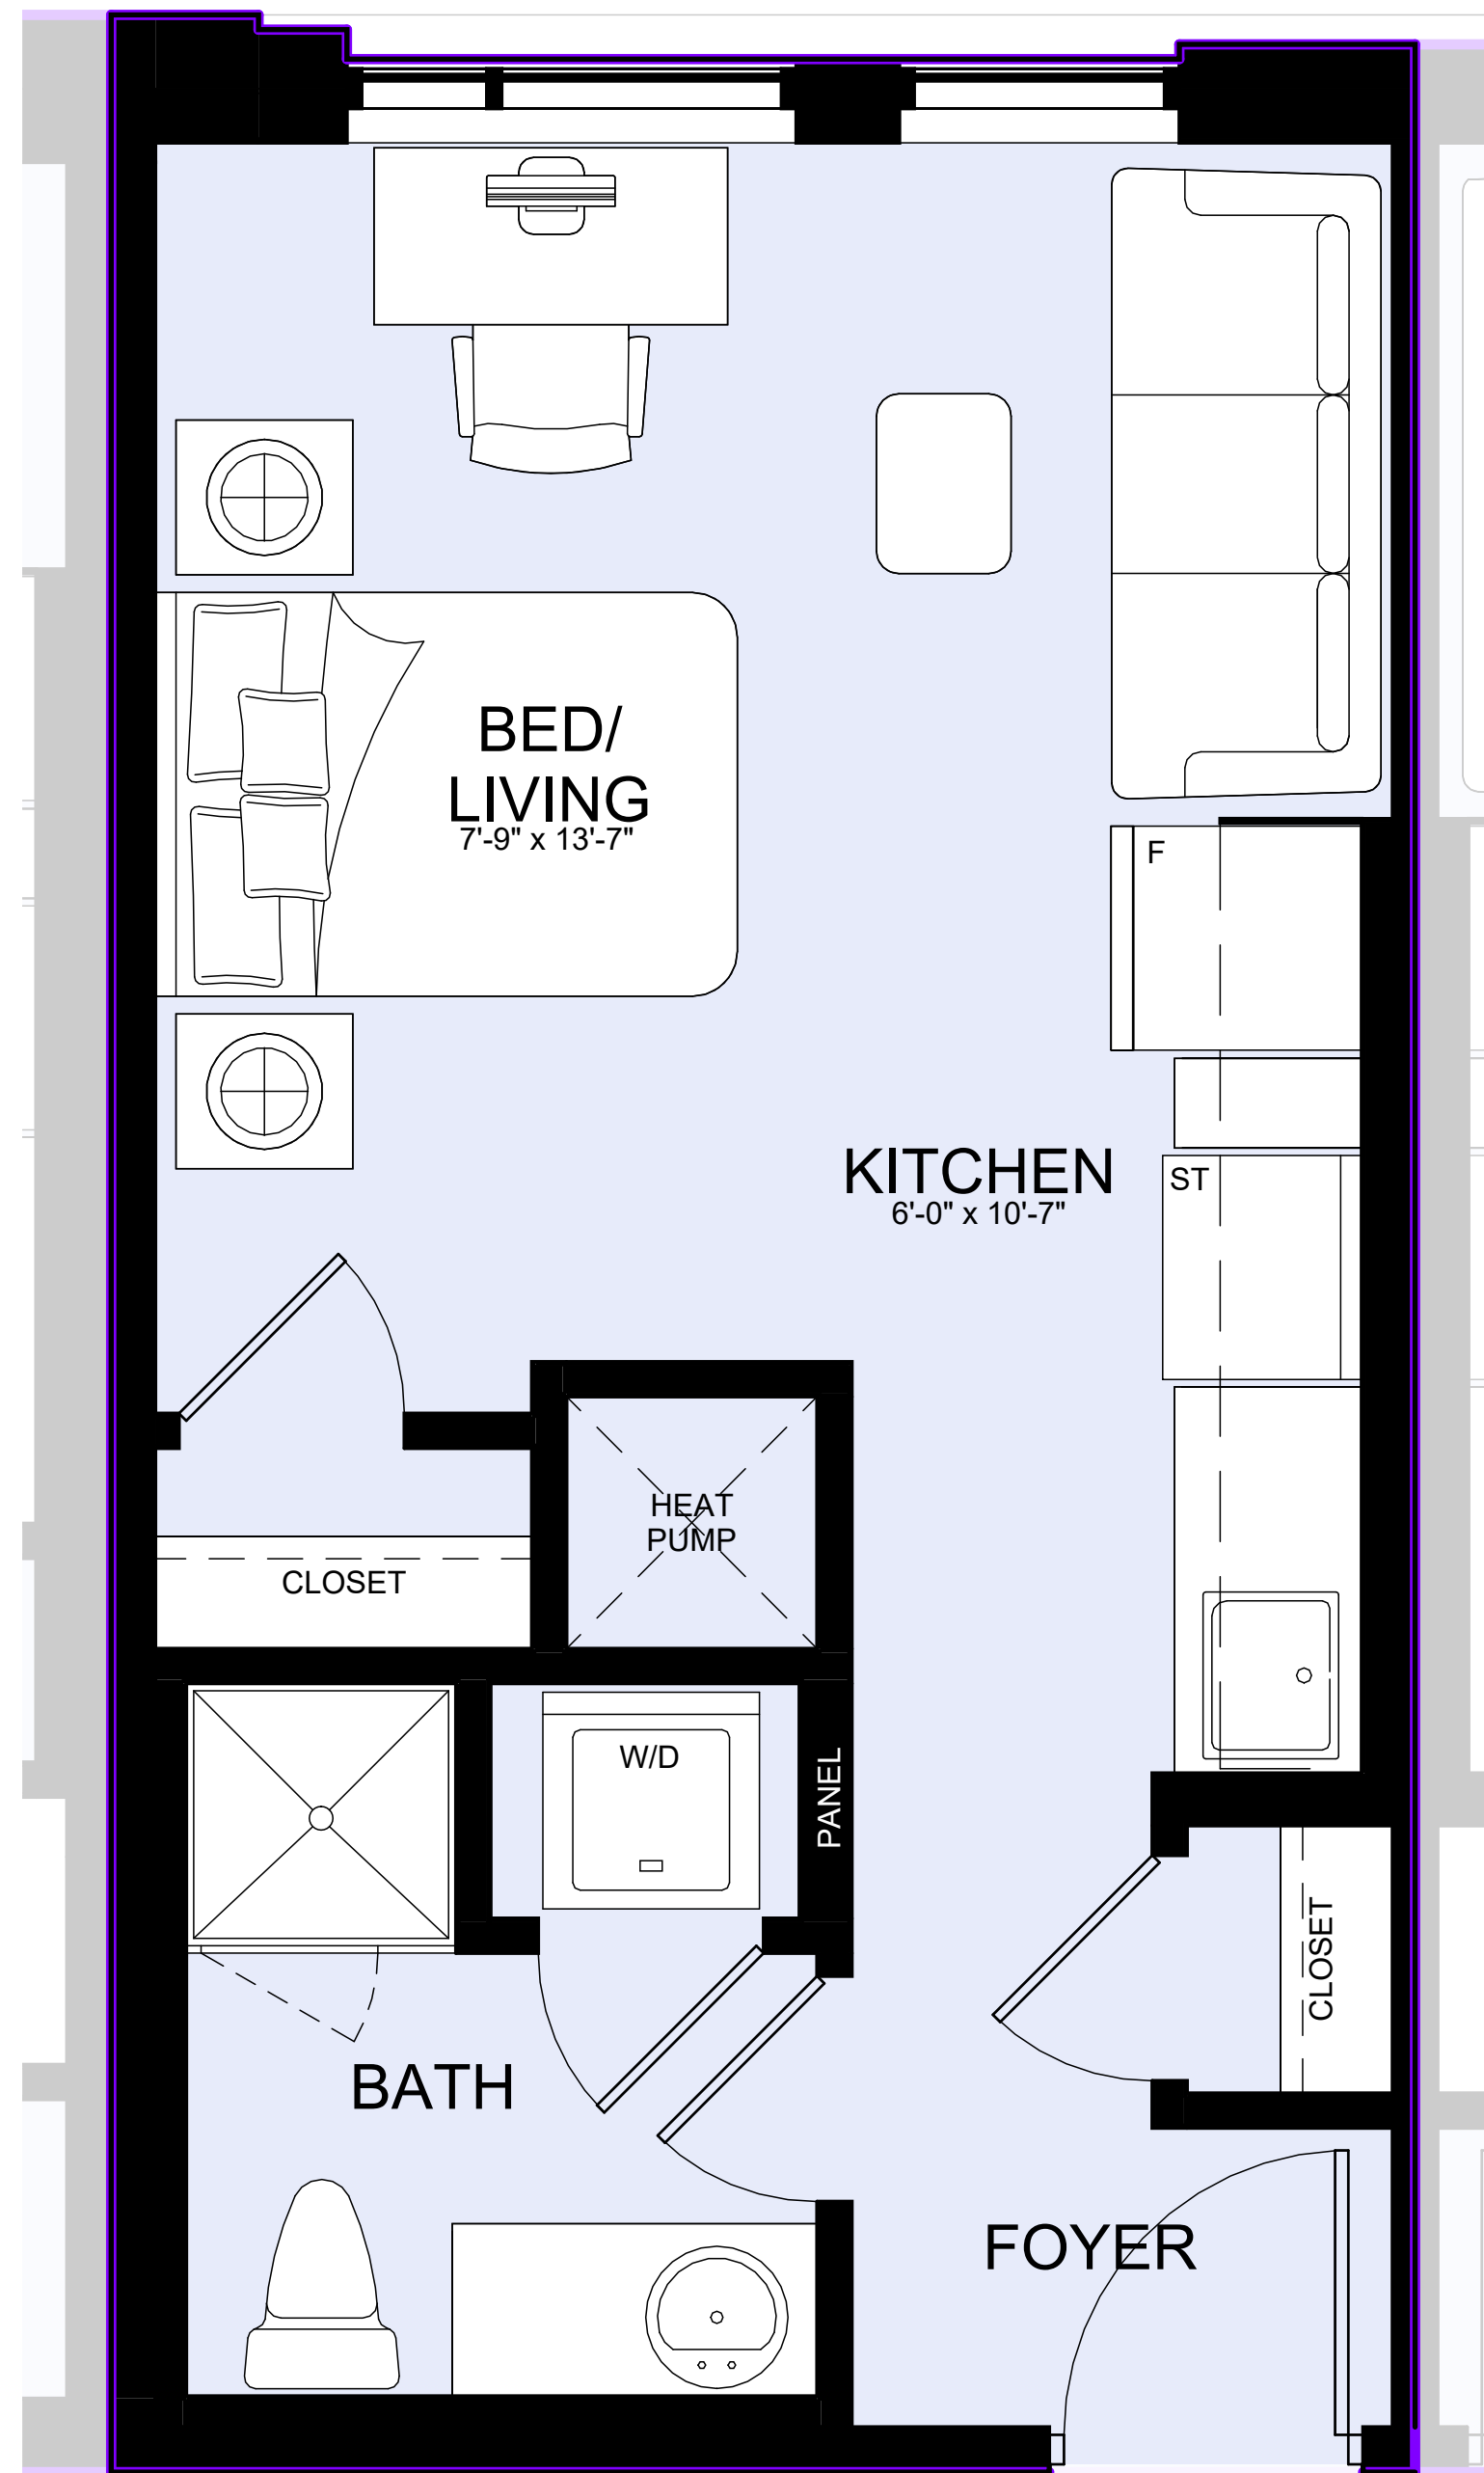

ANIA

SUITE TYPE

1 BEDROOM

TOTAL SIZE

370 SQ.FT

2nd - 6th FLOOR

7th - 10th FLOOR

11h - 12th FLOOR

11h - 12th FLOOR

WILLISON

SUITE TYPE
1 BEDROOM

TOTAL SIZE
391 SQ.FT

BISCAYNE

SUITE TYPE
 1 BEDROOM

TOTAL SIZE
 392 SQ.FT

2nd - 6th FLOOR

7th - 10th FLOOR

11h - 12th FLOOR

EZRA

SUITE TYPE
 1 BEDROOM

TOTAL SIZE
 392 SQ.FT

2nd - 6th FLOOR

7th - 10th FLOOR

11h - 12th FLOOR

HENDRIX

SUITE TYPE
 1 BEDROOM

TOTAL SIZE
 405 SQ.FT

2nd - 6th FLOOR

7th - 10th FLOOR

11h - 12th FLOOR

VICTORIAN

SUITE TYPE
 1 BEDROOM