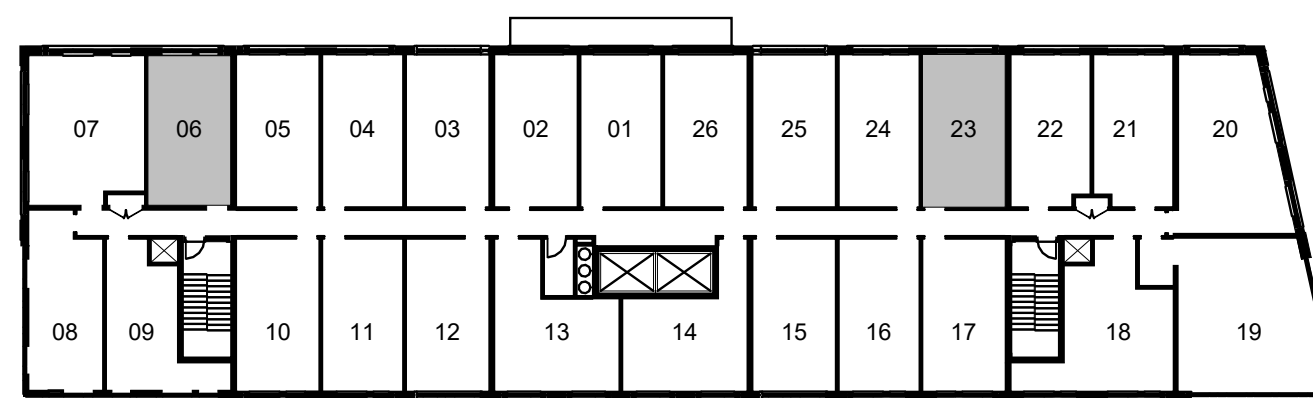

ANIA

SUITE TYPE

1 BEDROOM

TOTAL SIZE

370 SQ.FT

2nd - 6th FLOOR

7th - 10th FLOOR

11h - 12th FLOOR

SARA

SUITE TYPE
 1 BEDROOM

TOTAL SIZE
 376 SQ.FT

ENCLAVE

SUITE TYPE
 1 BEDROOM

TOTAL SIZE
 384 SQ.FT

2nd - 6th FLOOR

7th - 10th FLOOR

11h - 12th FLOOR

WILLISON

SUITE TYPE
1 BEDROOM

TOTAL SIZE
391 SQ.FT

BISCAYNE

SUITE TYPE
 1 BEDROOM

TOTAL SIZE
 392 SQ.FT

2nd - 6th FLOOR

7th - 10th FLOOR

11h - 12th FLOOR

EZRA

SUITE TYPE
 1 BEDROOM

TOTAL SIZE
 392 SQ.FT

2nd - 6th FLOOR

7th - 10th FLOOR

11h - 12th FLOOR