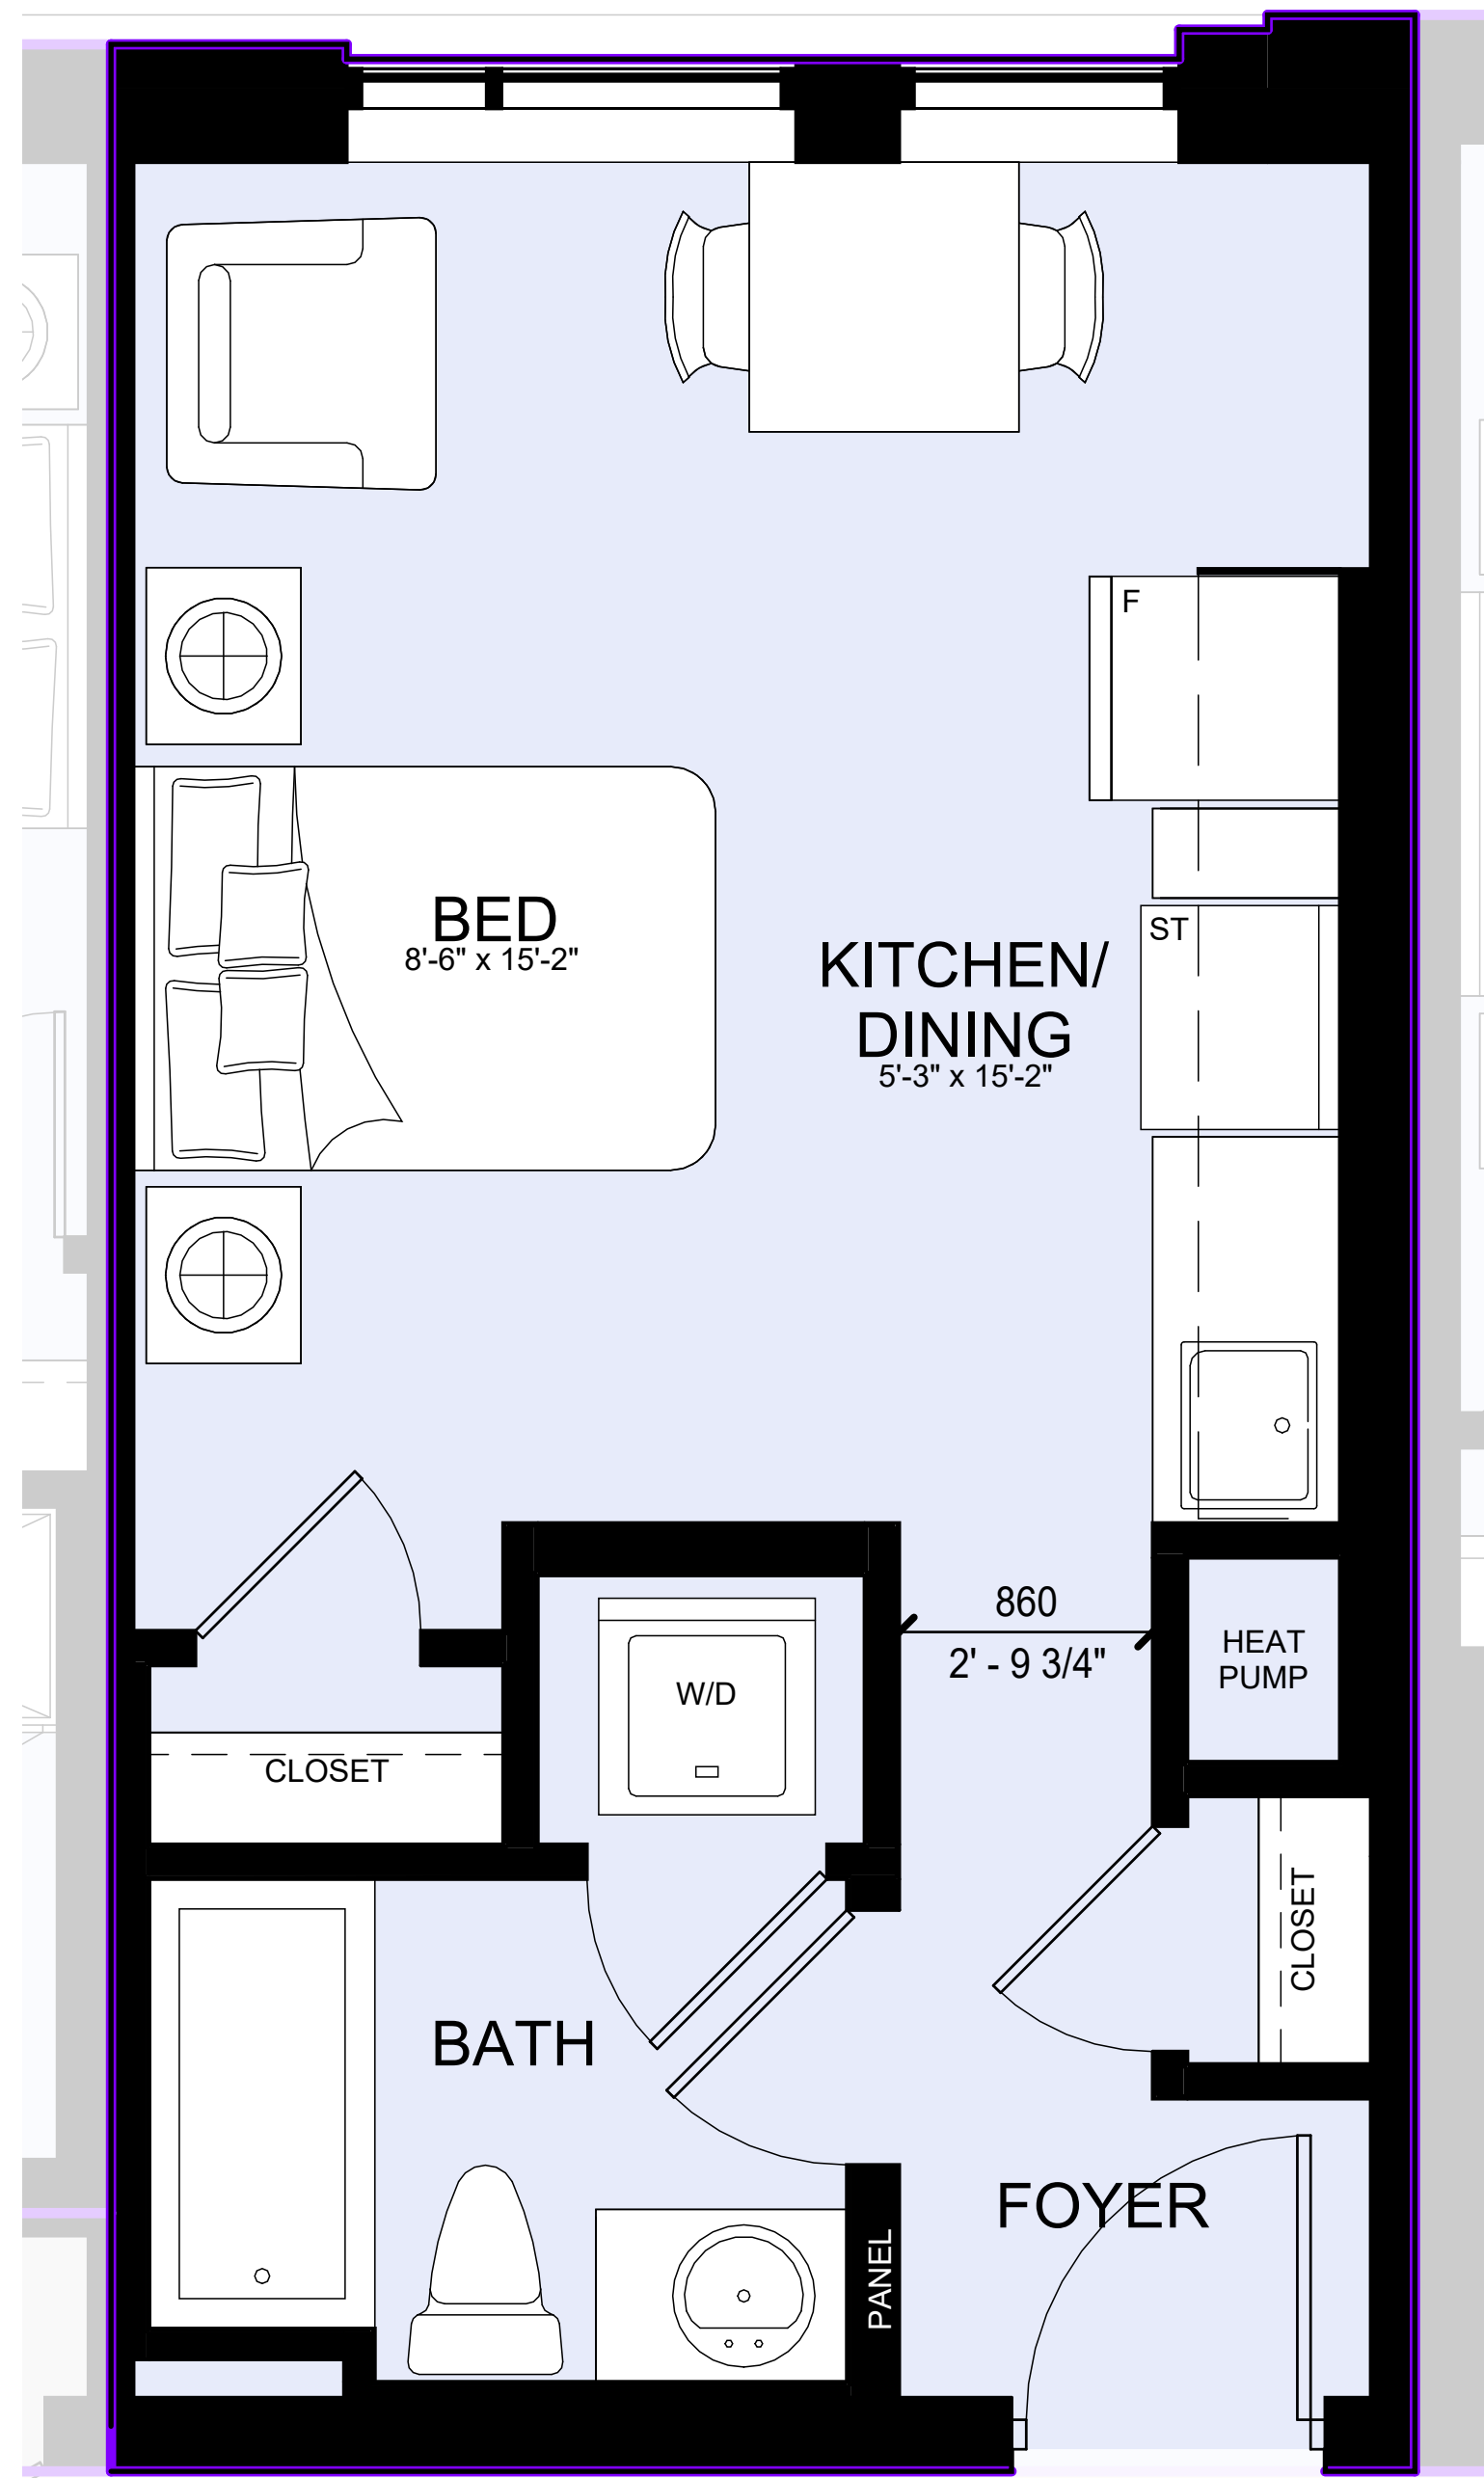

ANIA

SUITE TYPE

1 BEDROOM

TOTAL SIZE

370 SQ.FT

2nd - 6th FLOOR

7th - 10th FLOOR

11h - 12th FLOOR

11h - 12th FLOOR

WILLISON

SUITE TYPE
1 BEDROOM

TOTAL SIZE
391 SQ.FT

BISCAYNE

SUITE TYPE
 1 BEDROOM

TOTAL SIZE
 392 SQ.FT

2nd - 6th FLOOR

7th - 10th FLOOR

11h - 12th FLOOR

EZRA

SUITE TYPE
 1 BEDROOM

TOTAL SIZE
 392 SQ.FT

2nd - 6th FLOOR

7th - 10th FLOOR

11h - 12th FLOOR

HENDRIX

SUITE TYPE
 1 BEDROOM

TOTAL SIZE
 405 SQ.FT

2nd - 6th FLOOR

7th - 10th FLOOR

11h - 12th FLOOR

VICTORIAN

SUITE TYPE
 1 BEDROOM