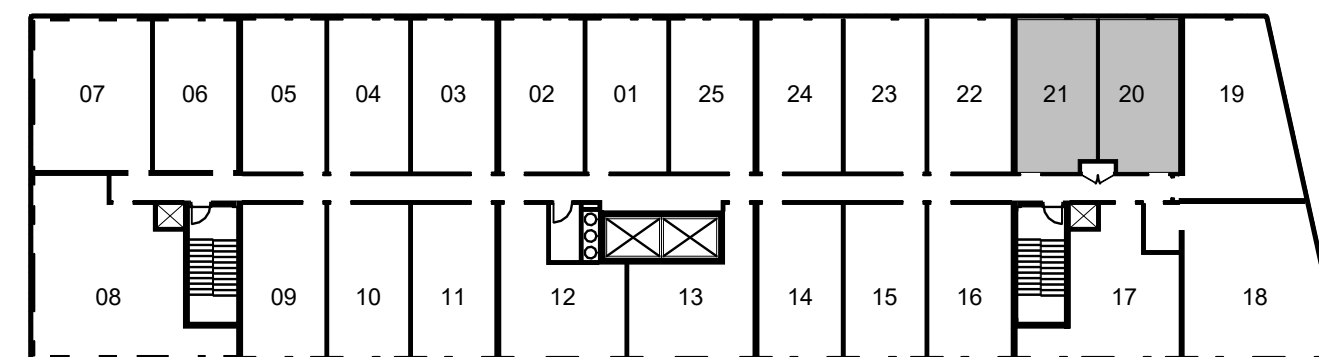

ANIA

SUITE TYPE

1 BEDROOM

TOTAL SIZE

370 SQ.FT

2nd - 6th FLOOR

7th - 10th FLOOR

11h - 12th FLOOR

SARA

SUITE TYPE
 1 BEDROOM

TOTAL SIZE
 376 SQ.FT

ENCLAVE

SUITE TYPE
 1 BEDROOM

TOTAL SIZE
 384 SQ.FT

2nd - 6th FLOOR

7th - 10th FLOOR

11h - 12th FLOOR

WILLISON

SUITE TYPE
1 BEDROOM

TOTAL SIZE
391 SQ.FT

BISCAYNE

SUITE TYPE
 1 BEDROOM

TOTAL SIZE
 392 SQ.FT

2nd - 6th FLOOR