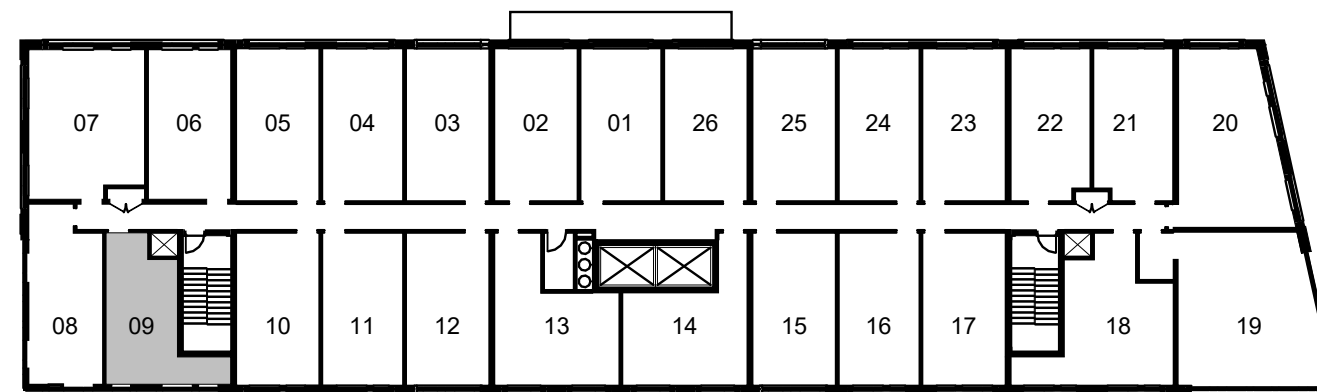

ANIA

SUITE TYPE

1 BEDROOM

TOTAL SIZE

370 SQ.FT

2nd - 6th FLOOR

7th - 10th FLOOR

11h - 12th FLOOR

SARA

SUITE TYPE
 1 BEDROOM

TOTAL SIZE
 376 SQ.FT

ENCLAVE

SUITE TYPE
 1 BEDROOM

TOTAL SIZE
 384 SQ.FT

2nd - 6th FLOOR

7th - 10th FLOOR

11h - 12th FLOOR

WILLISON

SUITE TYPE
1 BEDROOM

TOTAL SIZE
391 SQ.FT

BISCAYNE

SUITE TYPE
 1 BEDROOM

TOTAL SIZE
 392 SQ.FT

2nd - 6th FLOOR

7th - 10th FLOOR

11h - 12th FLOOR

EZRA

SUITE TYPE
 1 BEDROOM

TOTAL SIZE
 392 SQ.FT

2nd - 6th FLOOR

7th - 10th FLOOR

11h - 12th FLOOR