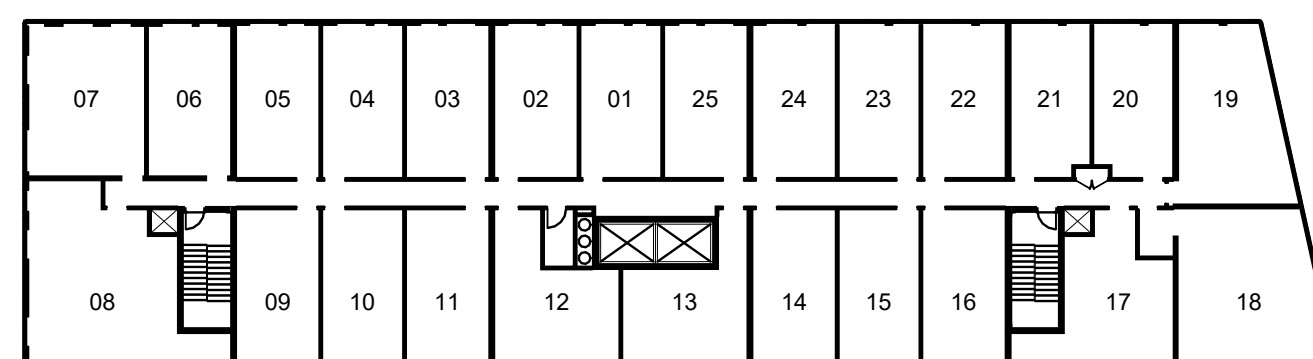

7th - 10th FLOOR

11h - 12th FLOOR

COZZETE

SUITE TYPE

1 BEDROOM

TOTAL SIZE

504 SQ.FT

2nd - 6th FLOOR

7th - 10th FLOOR

11h - 12th FLOOR

STS

SUITE TYPE
1 BEDROOM

TOTAL SIZE
537 SQ.FT

N

2nd - 6th FLOOR

7th - 10th FLOOR

11h - 12th FLOOR

TAYLOR

SUITE TYPE
 1 BEDROOM

TOTAL SIZE
 542 SQ.FT

2nd - 6th FLOOR

7th - 10th FLOOR

11h - 12th FLOOR

MARRAUDER

2nd - 6th FLOOR

7th - 10th FLOOR

11h - 12th FLOOR

OLYMPIA

SUITE TYPE
 2 BEDROOM

TOTAL SIZE
 805 SQ.FT

2nd - 6th FLOOR

7th - 10th FLOOR