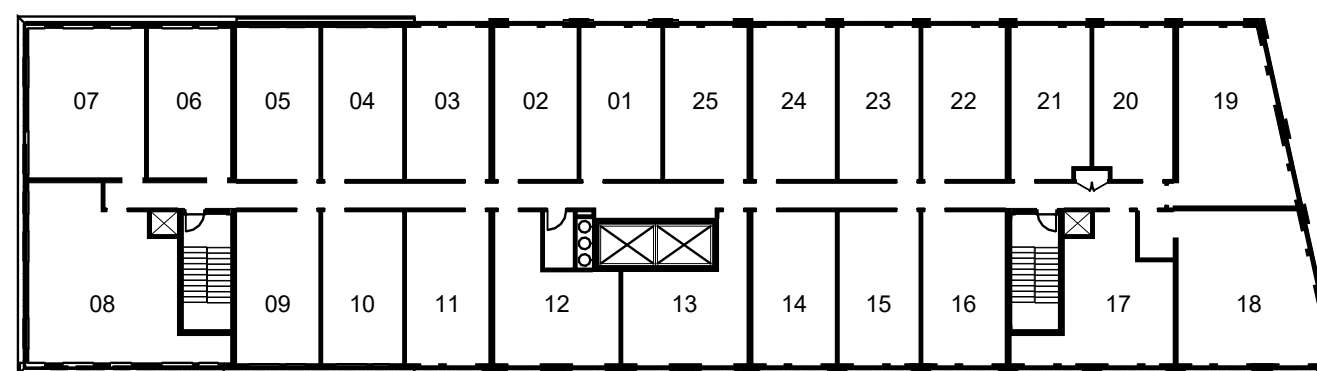

ANIA

SUITE TYPE

1 BEDROOM

TOTAL SIZE

370 SQ.FT

2nd - 6th FLOOR

7th - 10th FLOOR

11h - 12th FLOOR

SARA

SUITE TYPE
 1 BEDROOM

TOTAL SIZE
 376 SQ.FT

ENCLAVE

SUITE TYPE
 1 BEDROOM

TOTAL SIZE
 384 SQ.FT

2nd - 6th FLOOR

7th - 10th FLOOR

11h - 12th FLOOR

WILLISON

SUITE TYPE
1 BEDROOM

TOTAL SIZE
391 SQ.FT

BISCAYNE

SUITE TYPE
 1 BEDROOM

TOTAL SIZE
 392 SQ.FT

2nd - 6th FLOOR