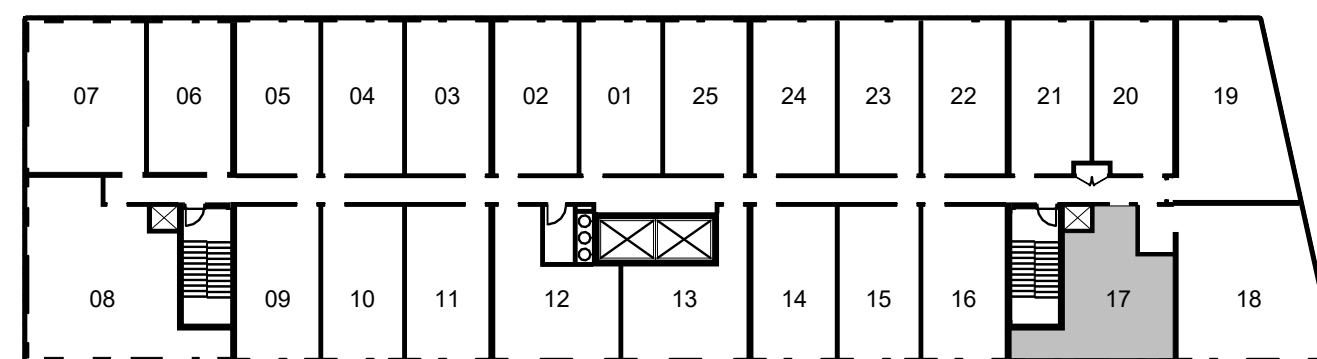

7th - 10th FLOOR

11h - 12th FLOOR

COZZETE

SUITE TYPE

1 BEDROOM

TOTAL SIZE

504 SQ.FT

2nd - 6th FLOOR

7th - 10th FLOOR

11h - 12th FLOOR

STS

SUITE TYPE
1 BEDROOM

TOTAL SIZE
537 SQ.FT

N

2nd - 6th FLOOR

7th - 10th FLOOR