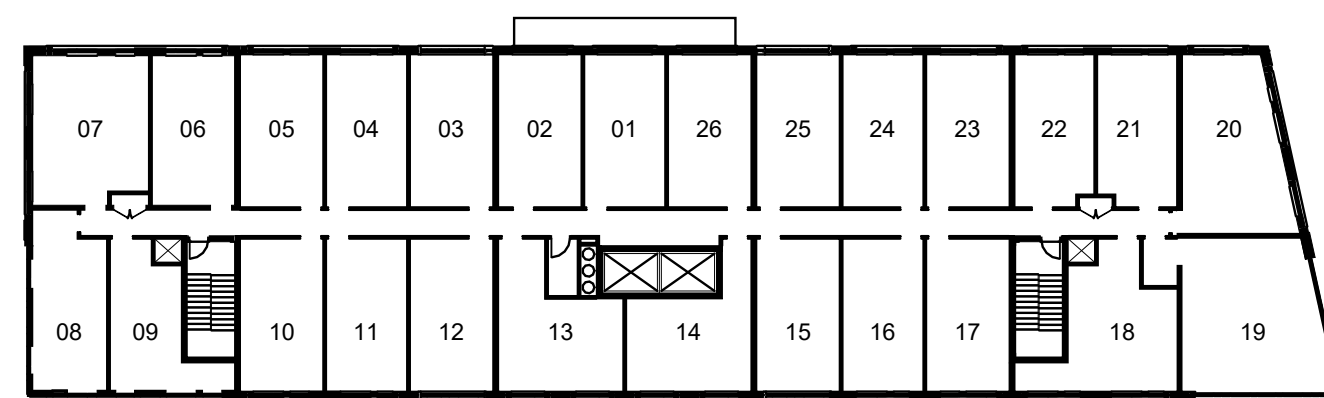

7th - 10th FLOOR

11h - 12th FLOOR

COZZETE

SUITE TYPE

1 BEDROOM

TOTAL SIZE

504 SQ.FT

2nd - 6th FLOOR

7th - 10th FLOOR

11h - 12th FLOOR

STS

SUITE TYPE
1 BEDROOM

TOTAL SIZE
537 SQ.FT

N

2nd - 6th FLOOR

7th - 10th FLOOR

11h - 12th FLOOR

TAYLOR

SUITE TYPE
 1 BEDROOM

TOTAL SIZE
 542 SQ.FT

2nd - 6th FLOOR

7th - 10th FLOOR

11h - 12th FLOOR

MARRAUDER

2nd - 6th FLOOR

7th - 10th FLOOR

11h - 12th FLOOR

OLYMPIA

SUITE TYPE
 2 BEDROOM

TOTAL SIZE
 805 SQ.FT

2nd - 6th FLOOR

7th - 10th FLOOR