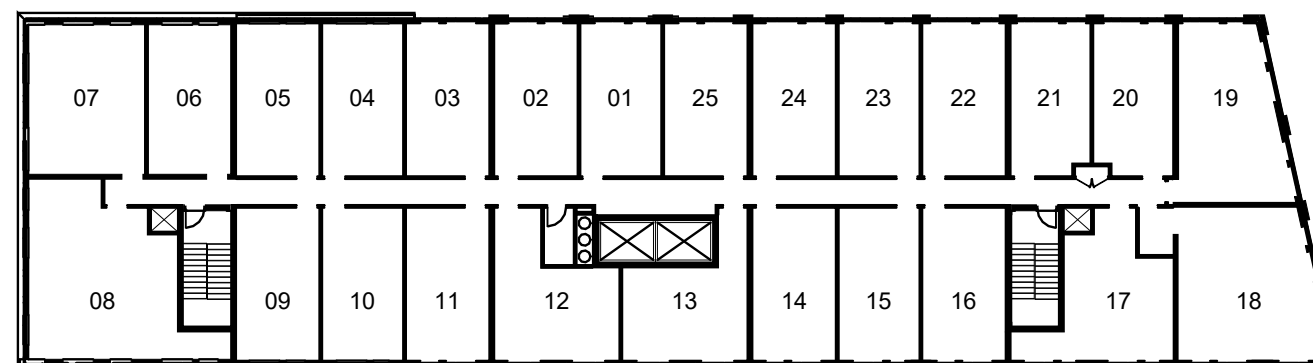

7th - 10th FLOOR

11h - 12th FLOOR

COZZETE

SUITE TYPE

1 BEDROOM

TOTAL SIZE

504 SQ.FT

2nd - 6th FLOOR

7th - 10th FLOOR

11h - 12th FLOOR

STS

SUITE TYPE
1 BEDROOM

TOTAL SIZE
537 SQ.FT

N

2nd - 6th FLOOR

7th - 10th FLOOR

11h - 12th FLOOR

TAYLOR

SUITE TYPE
 1 BEDROOM

TOTAL SIZE
 542 SQ.FT

2nd - 6th FLOOR

7th - 10th FLOOR

11h - 12th FLOOR

MARRAUDER

2nd - 6th FLOOR

7th - 10th FLOOR

11h - 12th FLOOR

OLYMPIA

SUITE TYPE
 2 BEDROOM

TOTAL SIZE
 805 SQ.FT

2nd - 6th FLOOR

7th - 10th FLOOR