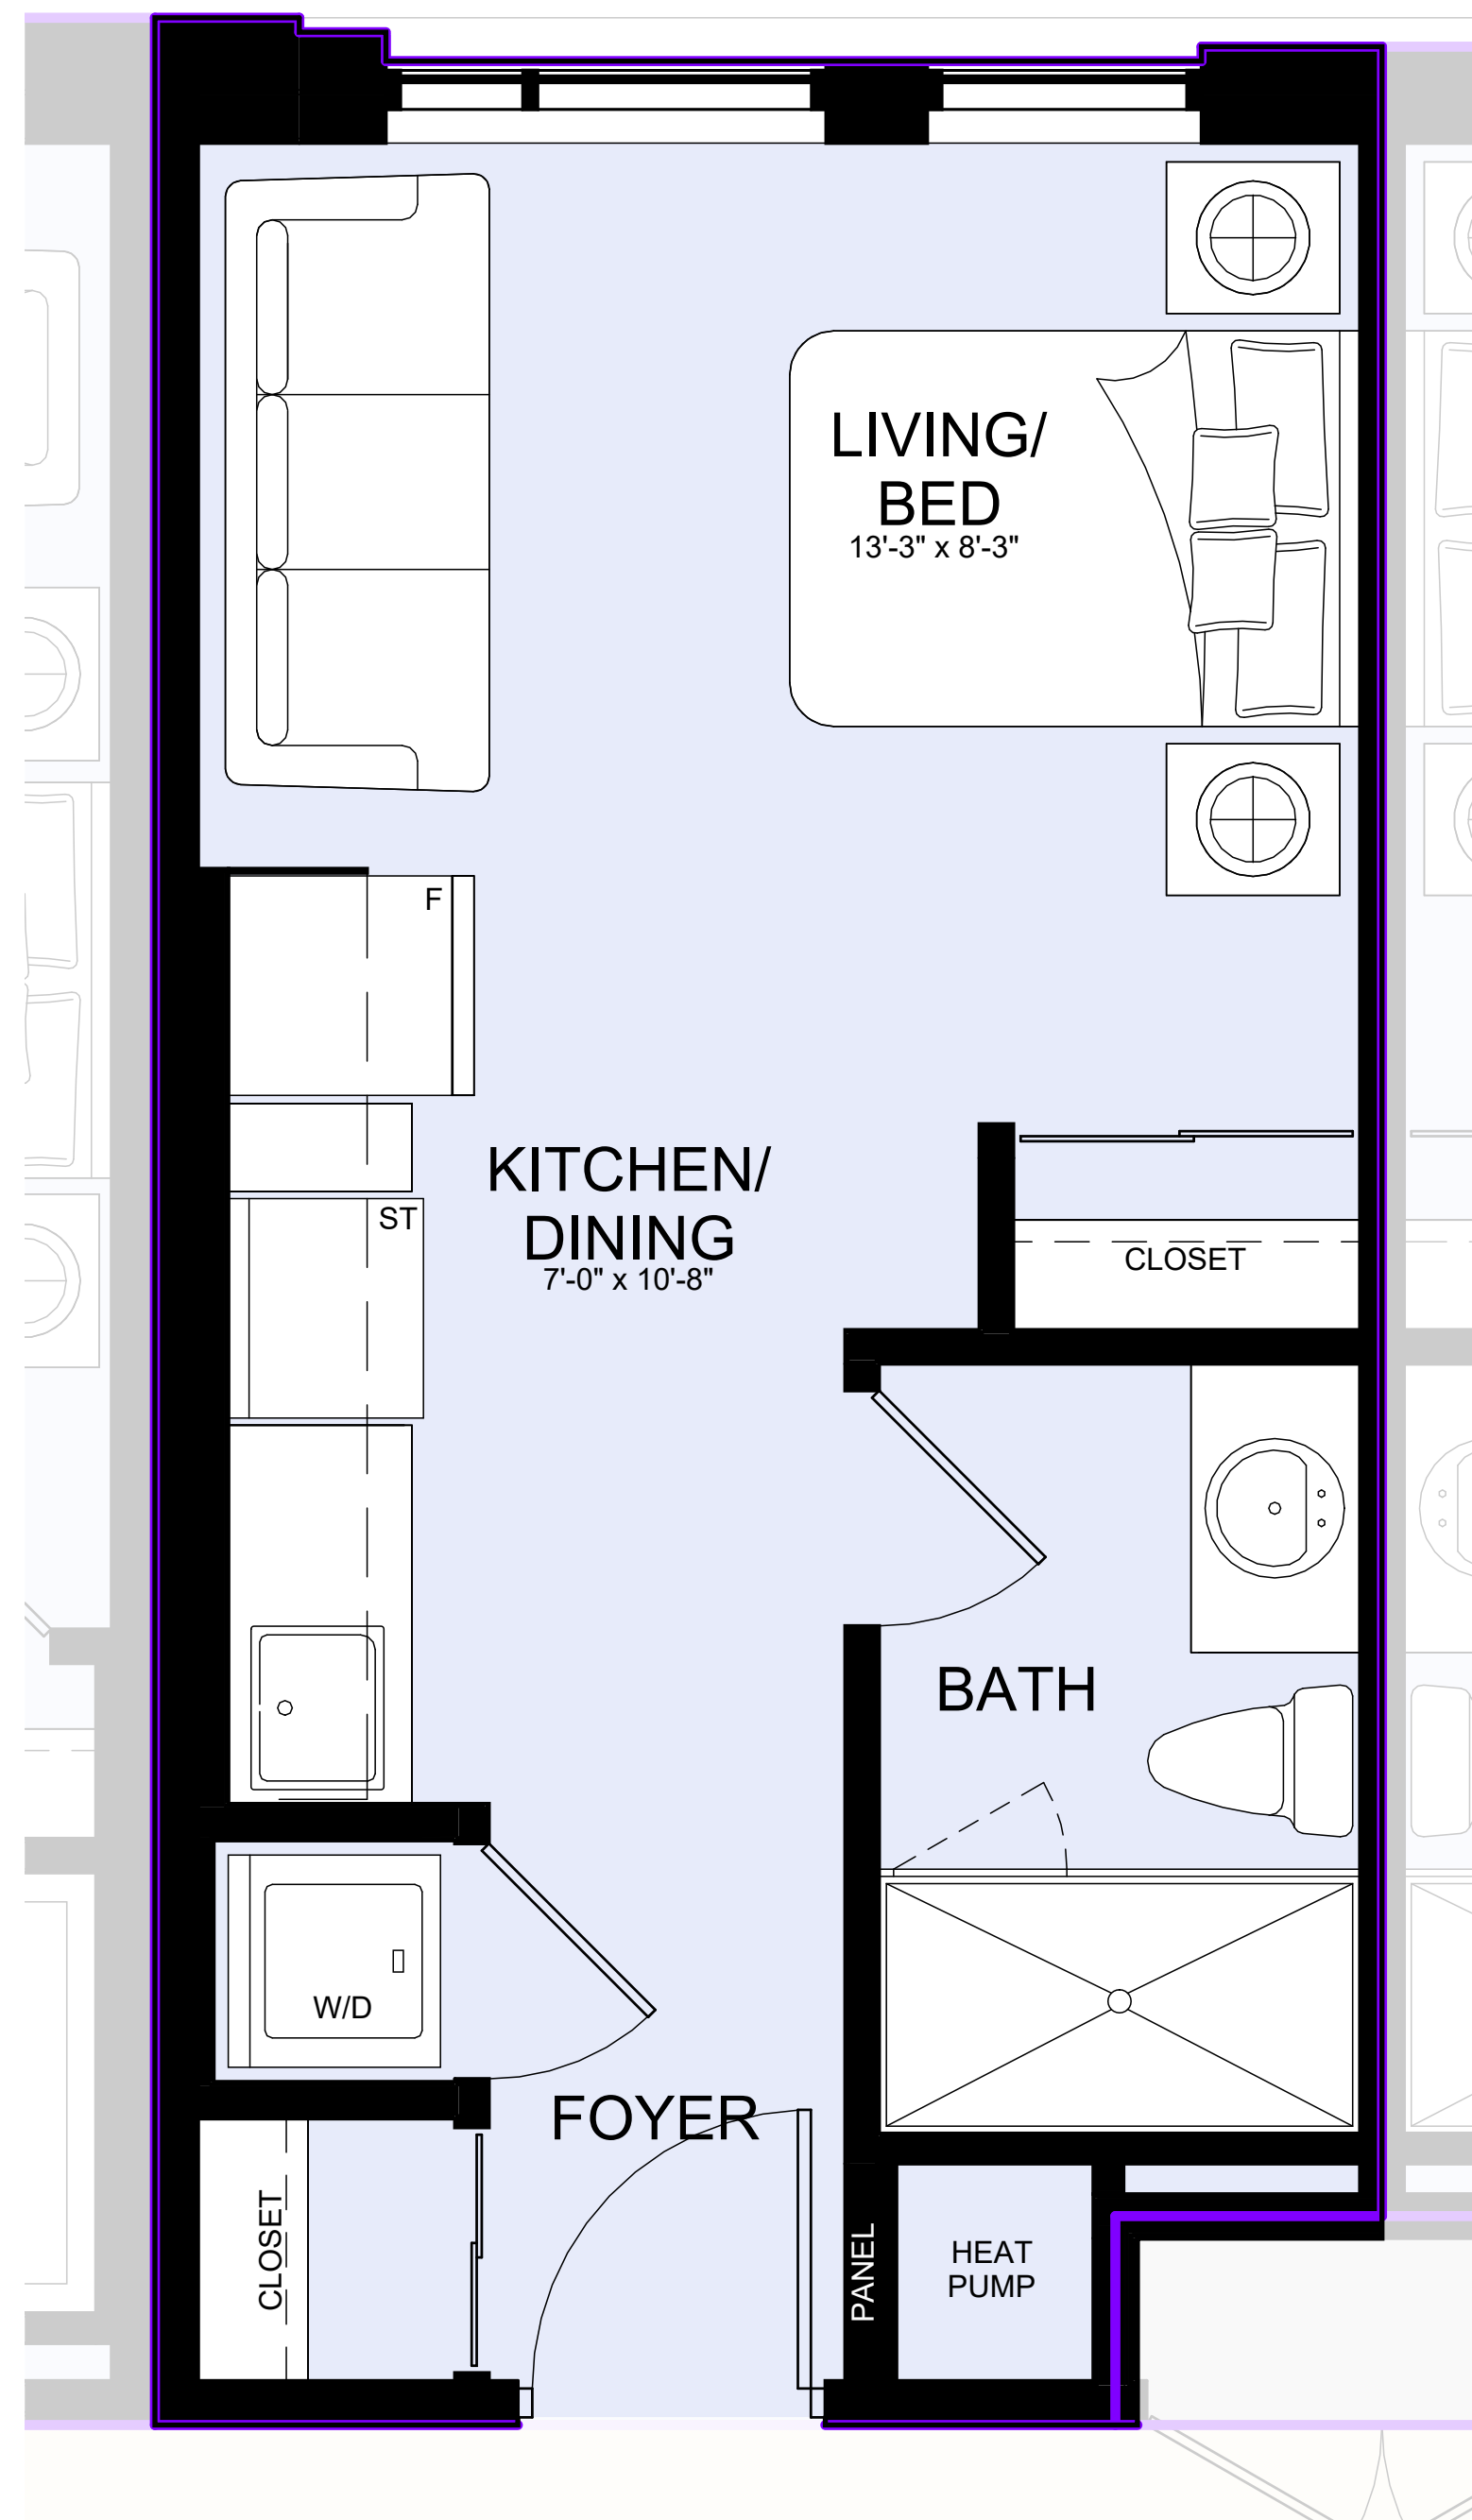

ANIA

SUITE TYPE

1 BEDROOM

TOTAL SIZE

370 SQ.FT

2nd - 6th FLOOR

7th - 10th FLOOR

11h - 12th FLOOR

SARA

SUITE TYPE
 1 BEDROOM

TOTAL SIZE
 376 SQ.FT

ENCLAVE

SUITE TYPE
 1 BEDROOM

TOTAL SIZE
 384 SQ.FT

2nd - 6th FLOOR

7th - 10th FLOOR

11h - 12th FLOOR

WILLISON

SUITE TYPE
1 BEDROOM

TOTAL SIZE
391 SQ.FT

BISCAYNE

SUITE TYPE
 1 BEDROOM

TOTAL SIZE
 392 SQ.FT

2nd - 6th FLOOR

11h - 12th FLOOR