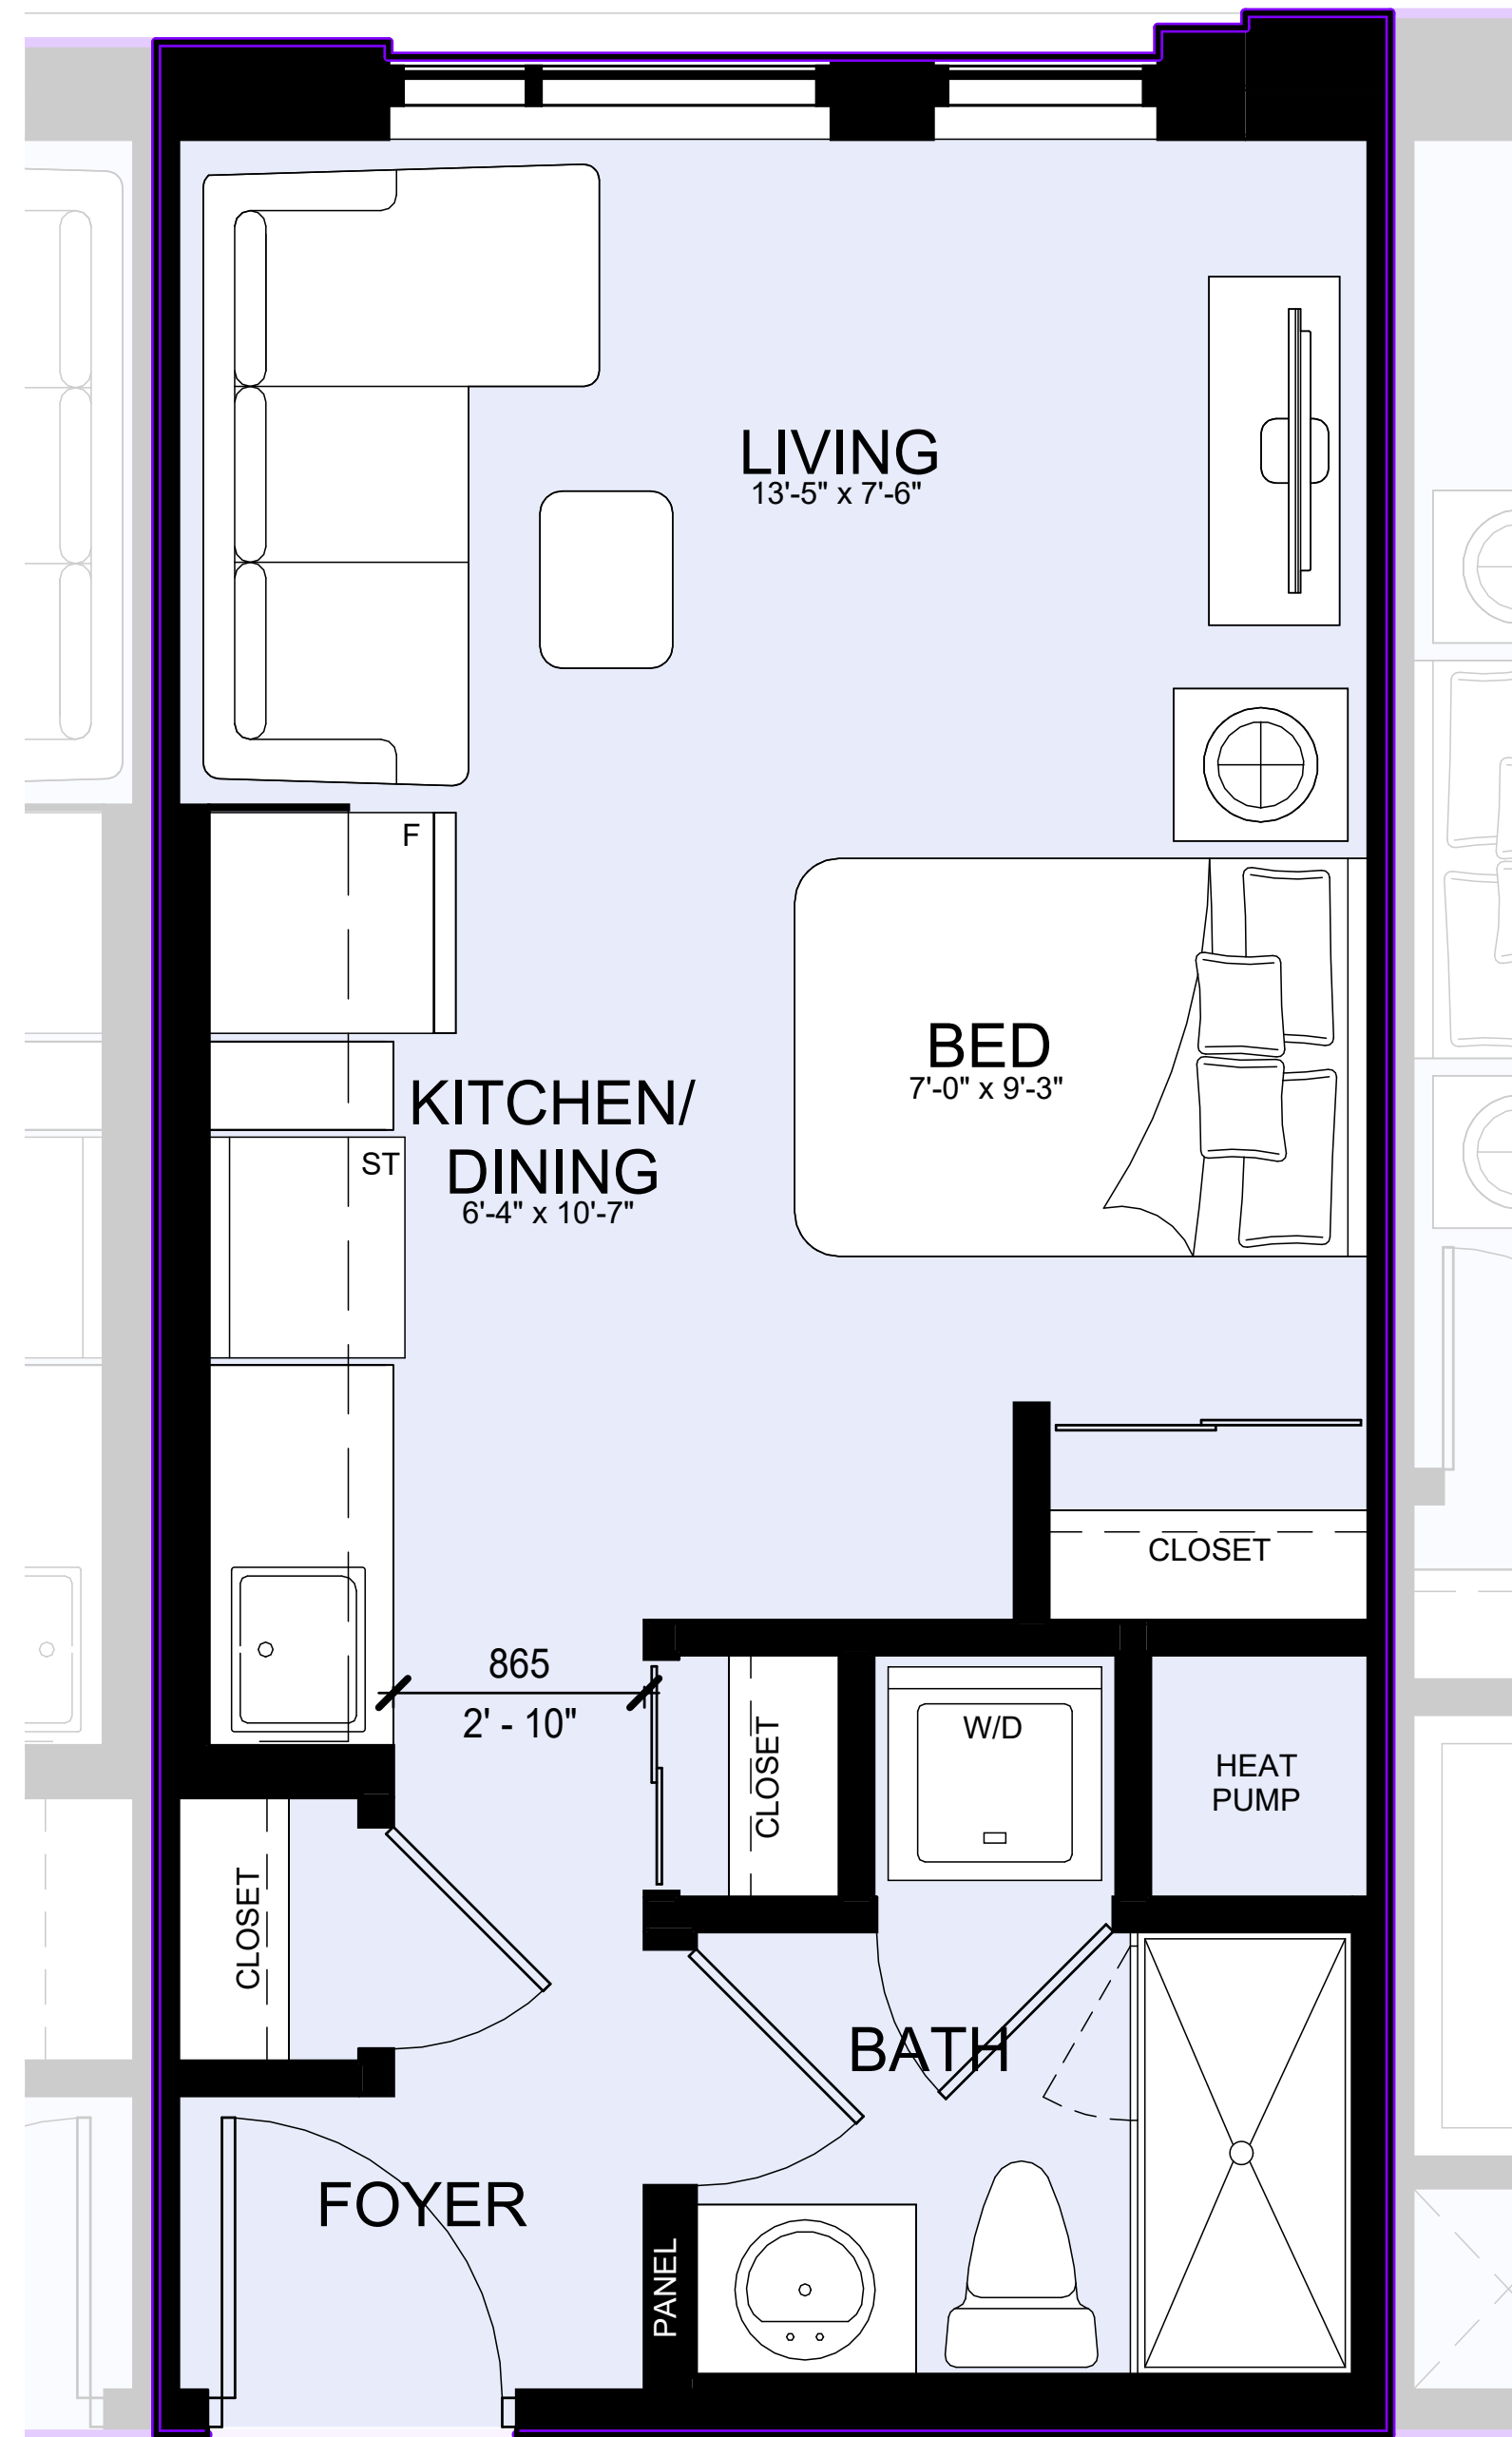

ANIA

SUITE TYPE

1 BEDROOM

TOTAL SIZE

370 SQ.FT

2nd - 6th FLOOR

7th - 10th FLOOR

11h - 12th FLOOR

SARA

SUITE TYPE
 1 BEDROOM

TOTAL SIZE
 376 SQ.FT

ENCLAVE

SUITE TYPE
 1 BEDROOM

TOTAL SIZE
 384 SQ.FT

2nd - 6th FLOOR

7th - 10th FLOOR

11h - 12th FLOOR

WILLISON

SUITE TYPE
1 BEDROOM

TOTAL SIZE
391 SQ.FT

BISCAYNE

SUITE TYPE
 1 BEDROOM

TOTAL SIZE
 392 SQ.FT

2nd - 6th FLOOR

HENDRIX

SUITE TYPE
 1 BEDROOM

TOTAL SIZE
 405 SQ.FT

2nd - 6th FLOOR

7th - 10th FLOOR

11h - 12th FLOOR

VICTORIAN

SUITE TYPE
 1 BEDROOM