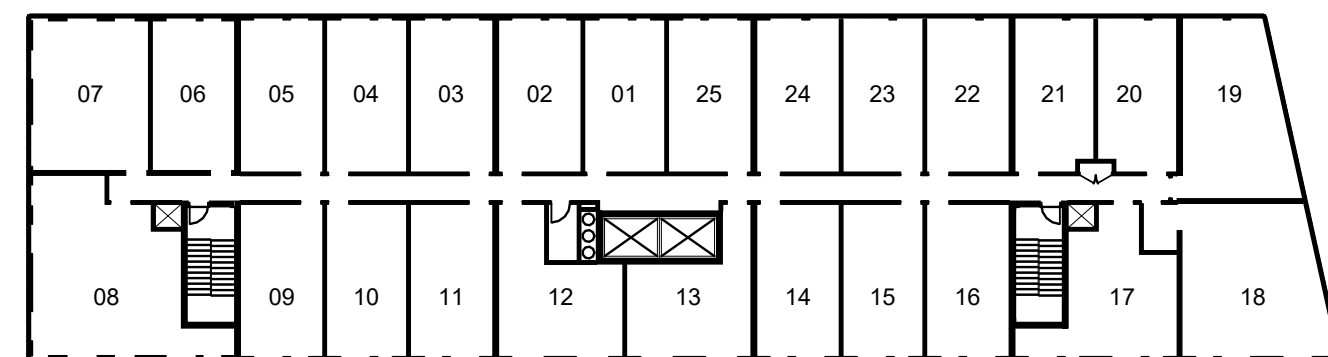

11h - 12th FLOOR

WILLISON

SUITE TYPE
1 BEDROOM

TOTAL SIZE
391 SQ.FT

BISCAYNE

SUITE TYPE
 1 BEDROOM

TOTAL SIZE
 392 SQ.FT

2nd - 6th FLOOR

7th - 10th FLOOR

11h - 12th FLOOR

EZRA

SUITE TYPE
 1 BEDROOM

TOTAL SIZE
 392 SQ.FT

2nd - 6th FLOOR

7th - 10th FLOOR

11h - 12th FLOOR

HENDRIX

SUITE TYPE
 1 BEDROOM

TOTAL SIZE
 405 SQ.FT

2nd - 6th FLOOR

7th - 10th FLOOR

11h - 12th FLOOR

VICTORIAN

SUITE TYPE
 1 BEDROOM