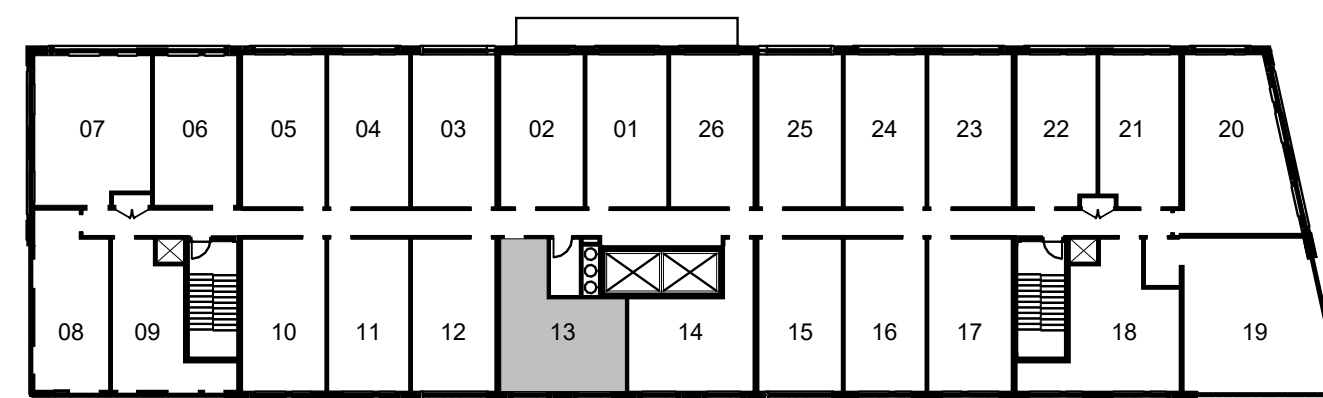

TOTAL SIZE
 434 SQ.FT

2nd - 6th FLOOR

7th - 10th FLOOR

11h - 12th FLOOR

PARAGON

SUITE TYPE
1 BEDROOM

TOTAL SIZE
455 SQ.FT

2nd - 6th FLOOR

7th - 10th FLOOR

11h - 12th FLOOR

COZZETE

SUITE TYPE

1 BEDROOM

TOTAL SIZE

504 SQ.FT

2nd - 6th FLOOR