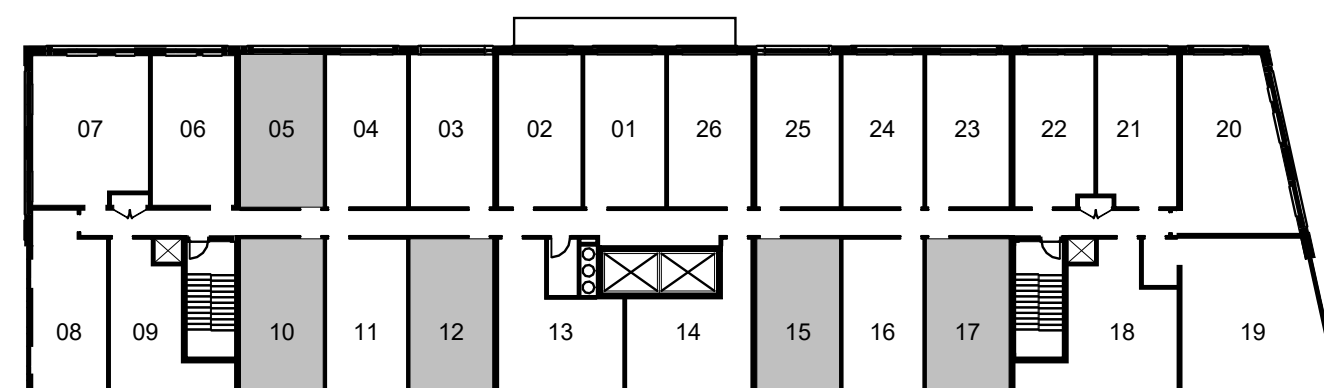

ANIA

SUITE TYPE

1 BEDROOM

TOTAL SIZE

370 SQ.FT

2nd - 6th FLOOR

7th - 10th FLOOR

11h - 12th FLOOR

11h - 12th FLOOR

WILLISON

SUITE TYPE
1 BEDROOM

TOTAL SIZE
391 SQ.FT

BISCAYNE

SUITE TYPE
 1 BEDROOM

TOTAL SIZE
 392 SQ.FT

2nd - 6th FLOOR

7th - 10th FLOOR

11h - 12th FLOOR

EZRA

SUITE TYPE
 1 BEDROOM

TOTAL SIZE
 392 SQ.FT

2nd - 6th FLOOR

7th - 10th FLOOR

11h - 12th FLOOR

HENDRIX

SUITE TYPE
 1 BEDROOM

TOTAL SIZE
 405 SQ.FT

2nd - 6th FLOOR

7th - 10th FLOOR

11h - 12th FLOOR

VICTORIAN

SUITE TYPE
 1 BEDROOM