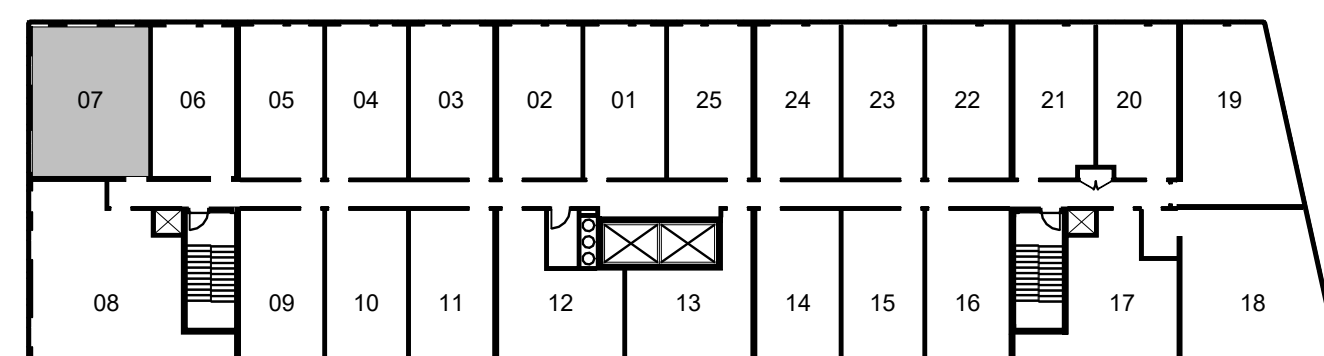

11h - 12th FLOOR

TAYLOR

SUITE TYPE
 1 BEDROOM

TOTAL SIZE
 542 SQ.FT

2nd - 6th FLOOR

7th - 10th FLOOR

11h - 12th FLOOR

MARRAUDER

SUITE TYPE
2 BEDROOM

TOTAL SIZE
569 SQ.FT

2nd - 6th FLOOR

7th - 10th FLOOR

11h - 12th FLOOR

WILLOWS

SUITE TYPE
2 BEDROOM

TOTAL SIZE
701 SQ.FT

2nd - 6th FLOOR

7th - 10th FLOOR

11h - 12th FLOOR

OLYMPIA

SUITE TYPE
 2 BEDROOM

TOTAL SIZE
 805 SQ.FT

2nd - 6th FLOOR

7th - 10th FLOOR